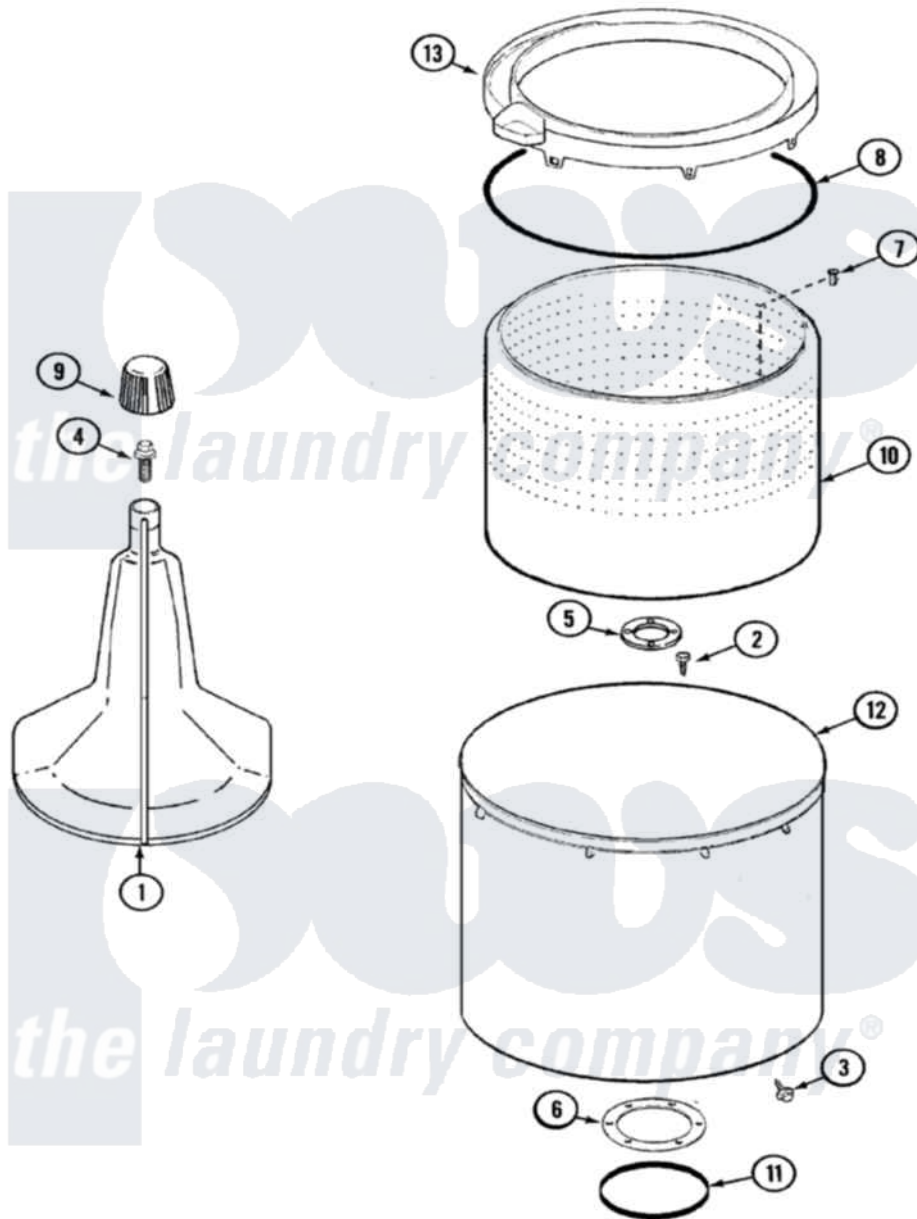

# Maytag LAT1000AAE 06 - TUB

Maytag [Residential Maytag LAT1000AAE Washer Parts](#) Parts Diagram 06 - TUB  
 Click on the part number to view part

Item	Original Part Number	Replaced By	Status	Part Description
1	<a href="#">35-3580</a>			Agitator
2	25-7947	<a href="#">21001063</a>		Screw, Shoulder
3	25-7953	<a href="#">22002933</a>		Screw
4	25-7948	<a href="#">W10309247</a>		Screw
5	<a href="#">35-3685</a>			Gasket, Basket To Centerpost
6	<a href="#">35-3686</a>			Gasket, Tub To Housing
7	25-7965	<a href="#">3400504</a>		Screw
8	<a href="#">35-2328</a>			Seal, Tub Top
9	<a href="#">35-2733</a>			Cap, Agitator
10	35-3687		Not Available	BASKET, SPIN
11	<a href="#">35-2978</a>			Seal, Tub/Housing
12	<a href="#">35-3700</a>			Tub Assembly
13	35-3578		Not Available	TOP, TUB