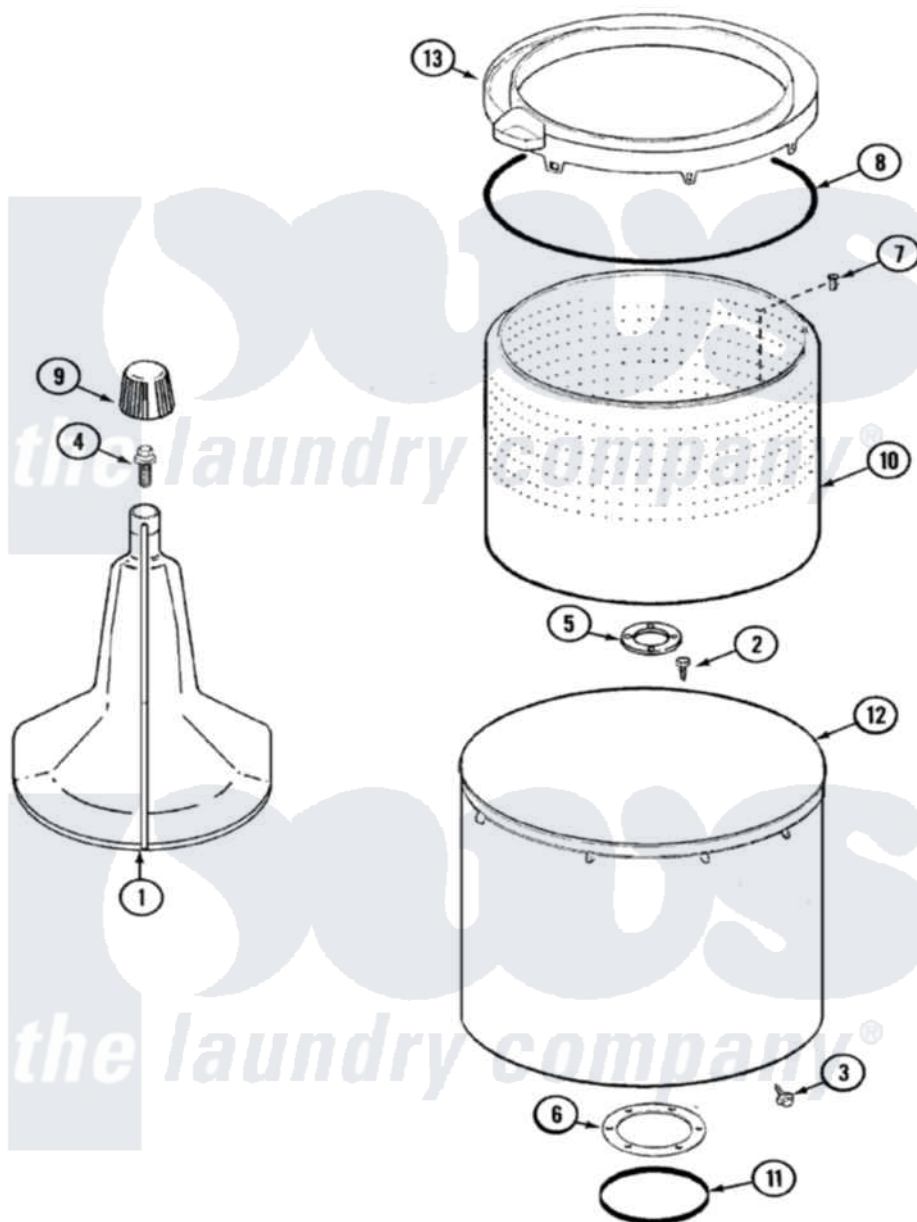

Maytag LAT1000AJE 06 - TUB

Maytag [Residential Maytag LAT1000AJE Washer Parts](#) Parts Diagram 06 - TUB
 Click on the part number to view part

Item	Original Part Number	Replaced By	Status	Part Description
1	35-3580			Agitator
2	25-7947	21001063		Screw, Shoulder
3	25-7953	22002933		Screw
4	25-7948	W10309247		Screw
5	35-3685			Gasket, Basket To Centerpost
6	35-3686			Gasket, Tub To Housing
7	25-7965	3400504		Screw
8	35-2328			Seal, Tub Top
9	35-2733			Cap, Agitator
10	35-3687		Not Available	BASKET, SPIN
11	35-2978			Seal, Tub/Housing
12	35-3700			Tub Assembly
13	35-3578		Not Available	TOP, TUB