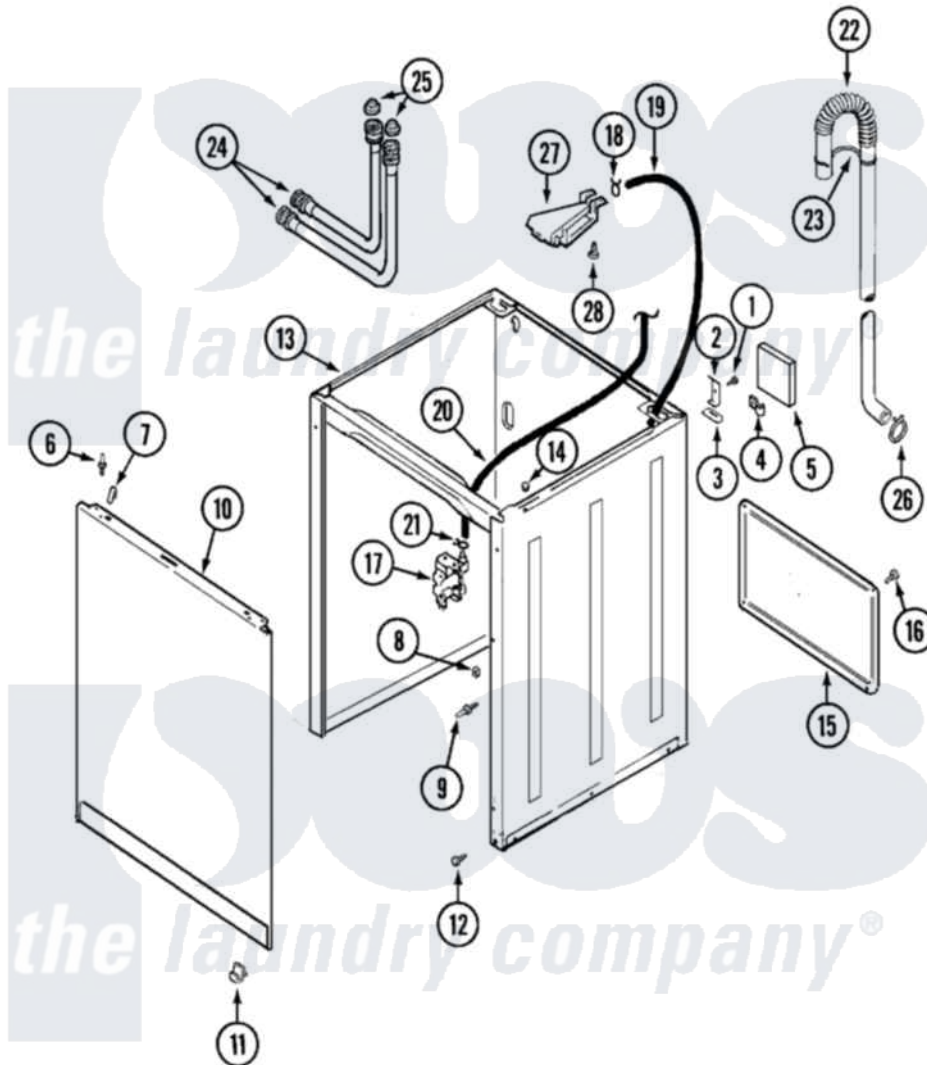

Maytag LAT1000AKE 02 - CABINET

Maytag [Residential Maytag LAT1000AKE Washer Parts](#) Parts Diagram 02 - CABINET
 Click on the part number to view part

Item	Original Part Number	Replaced By	Status	Part Description
1	25-7893			Screw
2	35-2846			Hinge, Cabinet Top
3	35-4128			Pad, Hinge
4	25-7027	16515		Clip
5	35-0706		Not Available	PAD, FOAM
6	53-0643			Pin, Locator
7	25-7220			Clip, Cabinet Top
8	25-0224	3400029		Nut, Adapter Plate
9	53-0643			Pin, Locator
"	53-0200			Sleeve, Locator Pin
10	35-2084			Panel, Front
"	21001281			Damper, Sound Pad
11	25-7732	681414		Screw, 10AB X 1/2
"	53-0120			Clip, Front Panel
12	35-4129			Bumper, Cabinet
13	35-2106	21001871		Cabinet

14	33-2653		Bumper, Cabinet
15	35-2108	21001871	Cabinet
16	25-7732	681414	Screw, 10AB X 1/2
17	35-2375		Valve, Water Mixing-230V
18	25-7867	596669	Clamp, Manifold
19	35-2378	12002749	Hose, Flume Kit
20	21001060	21001748	Hose, Pressure Switch
21	25-7796	596669	Clamp, Manifold
22	35-3538	21001872	Hose, Drain
23	33-9537	22003814	Retainer, Drain Hose
24	33-7891	89503	Hose-Inlet
"	35-3400		Inlet Hose Assembly
"	35-3401		Inlet Hose Assembly
"	35-0873	76313	Hosefill
25	33-4264N		Strainer And Washer Kit
26	25-7080	285655	Clamp, Hose
27	35-2051	21001760	Flume Assembly / Water Diverter
28	25-3092	90767	Screw, 8A X 3/8 HeX Washer Head Tapping