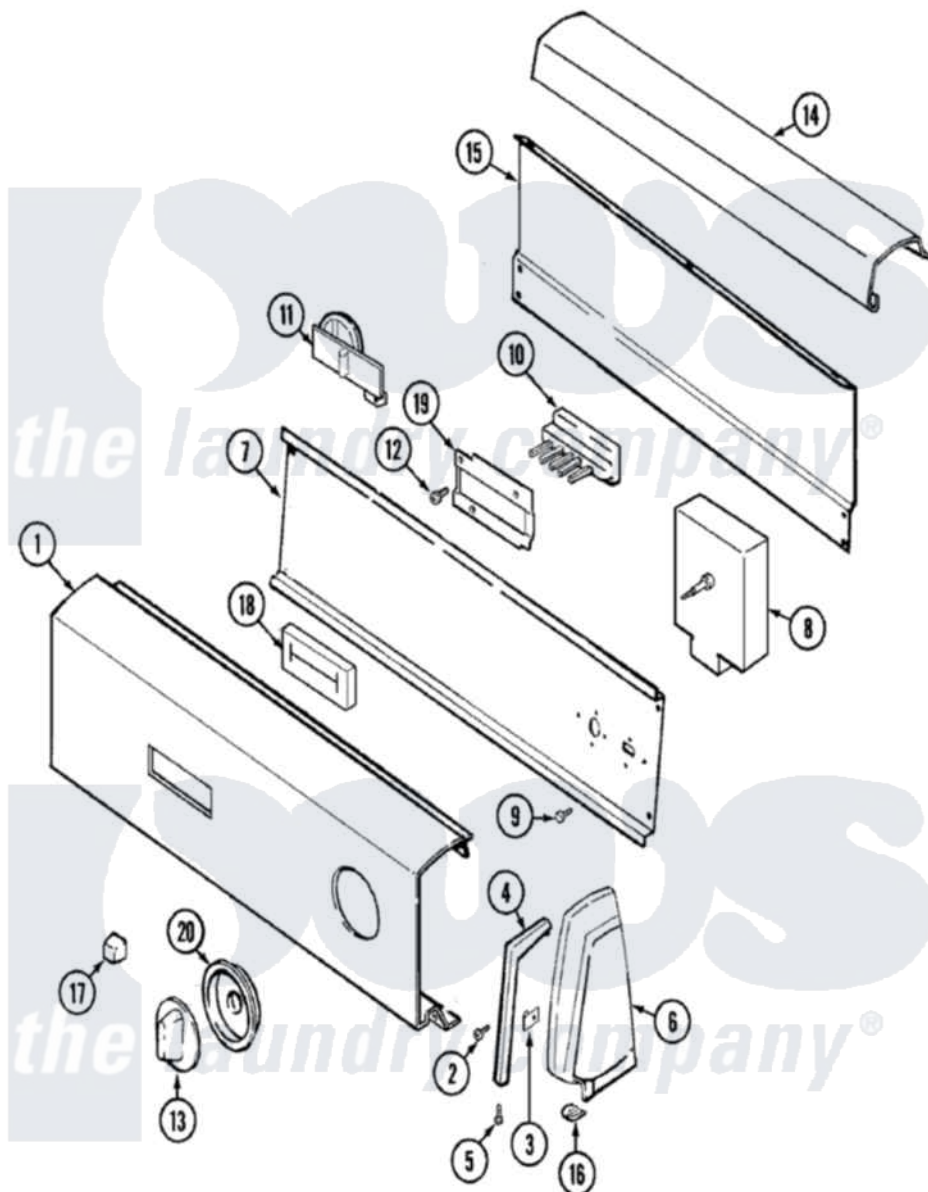

Maytag LAT1000AKE 03 - CONTROL PANEL

Maytag [Residential Maytag LAT1000AKE Washer Parts](#) Parts Diagram 03 - CONTROL PANEL
 Click on the part number to view part

Item	Original Part Number	Replaced By	Status	Part Description
1	21001422		Not Available	PANEL, CONTROL (WHT)
2	25-7649	910187		Screw
3	25-7702			Speedclip, End Cap To Control Panel
4	21001246		Not Available	TRIM, ENDCAP (LT) (WHT)
"	21001245			Trim, Endcap
5	25-7760			Screw
6	35-2669		Not Available	CAP, END (LT)(WHT)
"	35-2668	21001453		Cap-End
7	25-3092	90767		Screw, 8A X 3/8 HeX Washer Head Tapping
"	21001266		Not Available	SHIELD, CONTROL
"	31001193			Pad, Shield
8	21001347		Not Available	TIMER, EXPORT
9	31001029	3400094		Screw, 10-32 X 3/8
10	35-3860			Switch, Temperature
11	25-3092	90767		Screw, 8A X 3/8 HeX Washer

11	25-3092	90767	Head Tapping
"	21001286	Not Available	BRACKET, SWITCH
"	21001257		Switch, Water Level
12	25-7712	Not Available	SCREW
13	21001251	Not Available	KNOB, TIMER (WHT)
14	21001423	Not Available	COVER, CONTROL PANEL (WHT)
15	25-3457		Screw, Sems
"	25-3092	90767	Screw, 8A X 3/8 HeX Washer Head Tapping
"	35-2688	21001460	Shield, Rear
16	25-7851		Speedclip, End Cap To Top
17	35-3191		Pushbutton
18	35-3394	Not Available	PAD, SWITCH
19	33-6621	Not Available	BRACKET, SWITCH
"	25-3092	90767	Screw, 8A X 3/8 HeX Washer Head Tapping
20	21001249	Not Available	SKIRT, TIMER (WHT)
21	21001463	Not Available	MANUAL, USE & CARE