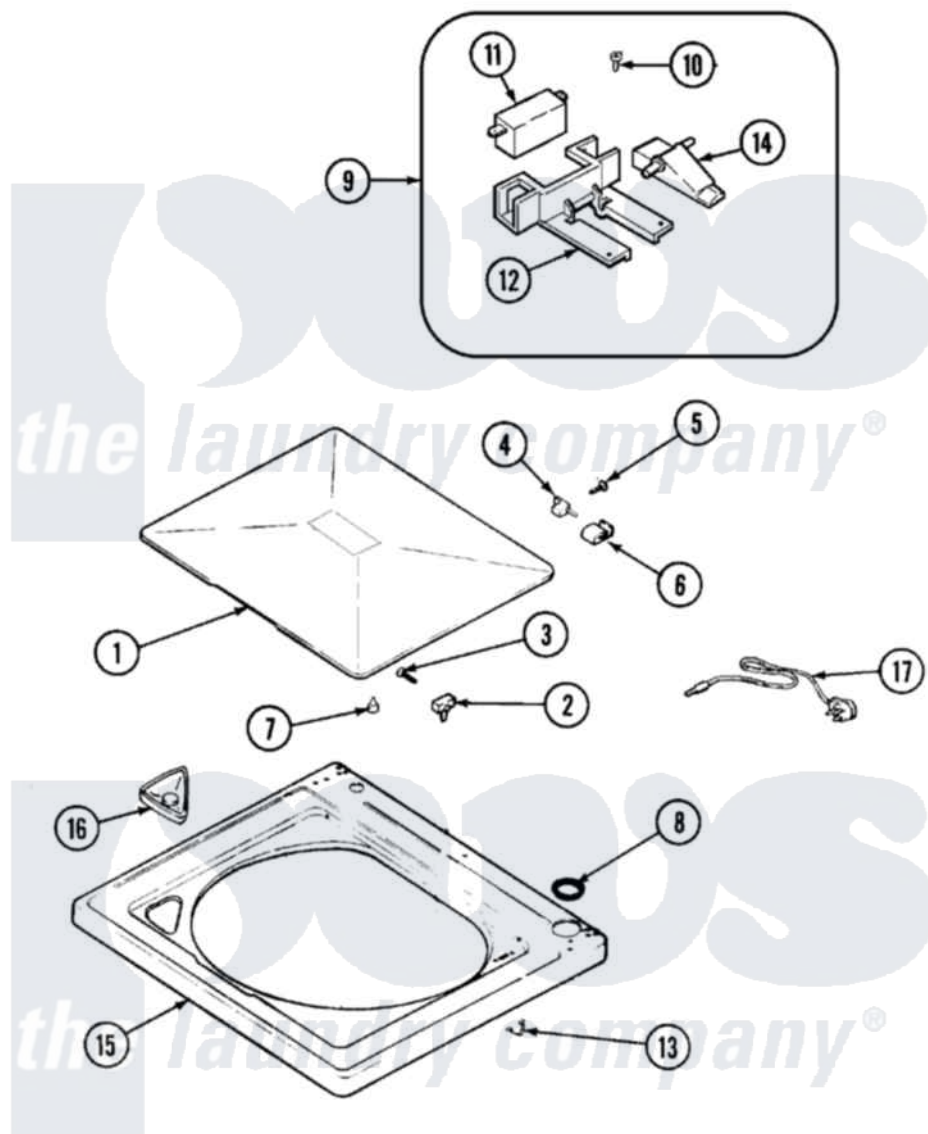

Maytag LAT1000AKE 04 - TOP

Maytag [Residential Maytag LAT1000AKE Washer Parts](#) Parts Diagram 04 - TOP
 Click on the part number to view part

Item	Original Part Number	Replaced By	Status	Part Description
1	35-2026			Lid
2	43-0057			Actuator, Door Switch
3	25-7438			Screw
4	35-2045			Pin, Hinge
5	25-7893			Screw
6	35-2044			Hinge, Lid
7	35-0581			Bumper, Door
8	35-2063			Bushing, Insulator
9	21001137	12001187		Kit, Lid Switch Assembly
10	21001136	3400872		Screw, 8-18 X 3/8
11	21001148	12001187		Kit, Lid Switch Assembly
12	21001135			Housing, Lid Switch
13	25-7878			Clip
14	21001134			Lever, Lid Switch
15	35-2739			Top, Cabinet
16	21001167			Dispenser, Bleach

17	21001458	10091101	Block-Fuse
"	21001457		Fuse
"	21001376	Not Available	CORD, POWER
"	35-1007		Strain Relief
"	21001644		Assembly, Lead And Sleeve