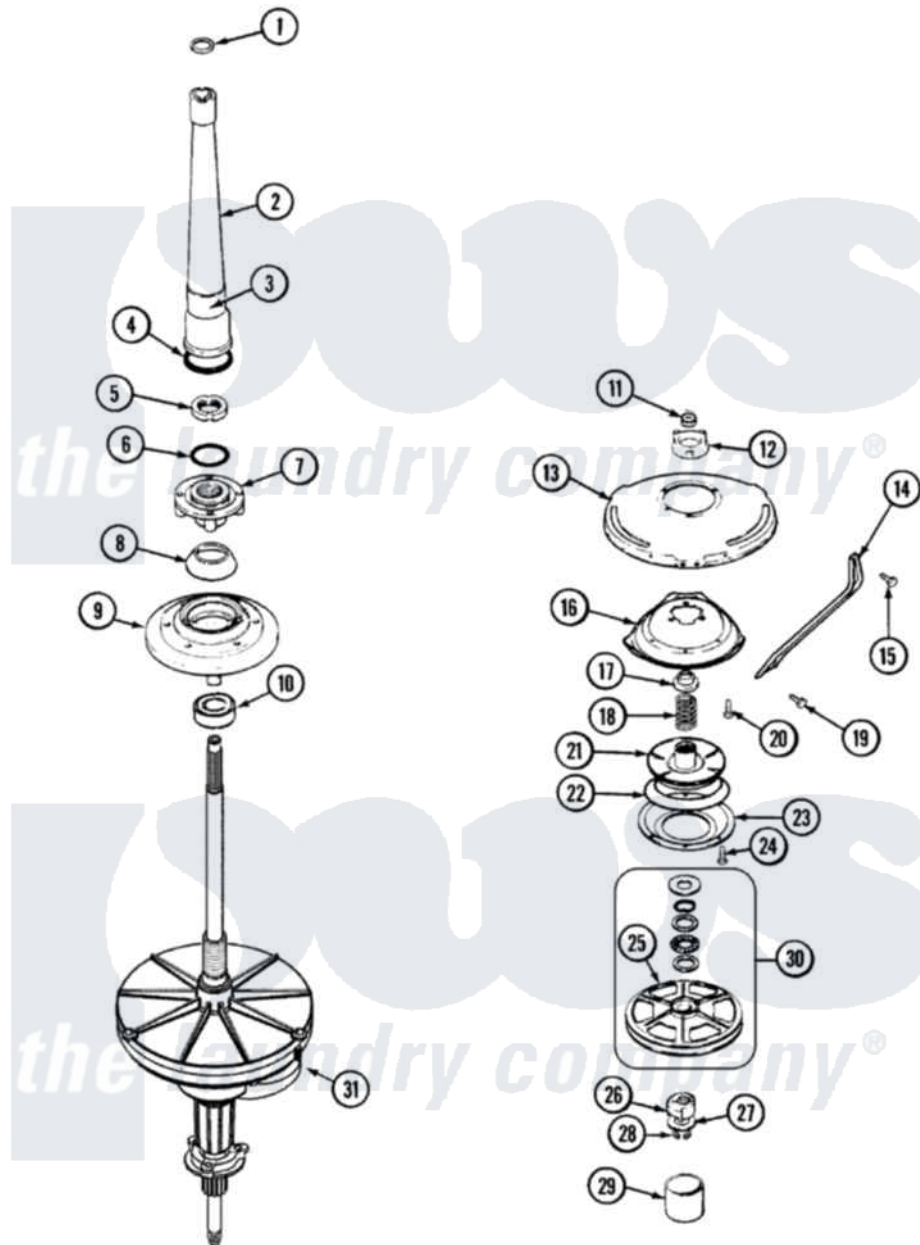

Maytag LAT1000AKE 05 - TRANSMISSION, DUAL DRIVE

Maytag [Residential Maytag LAT1000AKE Washer Parts](#) Parts Diagram 05 - TRANSMISSION, DUAL DRIVE
 Click on the part number to view part

Item	Original Part Number	Replaced By	Status	Part Description
1	25-7941			"O" Ring, Agtr Drive Shaft
2	35-2792	21001401		Center Pos
3	33-6790			Bearing, Agitator
"	35-2983		Not Available	CENTERPOST ASSY.
4	35-2906			Seal, Centerpost Bottom
5	35-2791			Nut, Spin Tube
6	25-7938			"O" Ring, Basket Drive Hub
7	35-3647	W10219156		Tub Seal
8	35-2974			Tub Seal/Hub Assembly
9	35-2716	12001561		Bearing And Seal Housing Assembly
10	12001561			Bearing And Seal Housing Assembly
"	35-2205			Bearing, Spin
11	35-2010	207843		Lip Seal Repair Kit
12	35-2973	35-6680		Transmission
"	12001562			Bearing Assembly

"	35-2730	12001562	Bearing Assembly
13	21001162	21001518	Support, Tub
14	21001164	Not Available	BRACE, TUB
15	25-7895	21001858	Screw 5/16-18 x 1/2
16	21001163		Housing, Suspension
17	35-2017		Retainer, Brake Spring
18	35-2112	21001910	Spring, Brake
19	25-7930	21001858	Screw 5/16-18 x 1/2
20	25-7895	21001858	Screw 5/16-18 x 1/2
21	35-2948	35-6714	Brake Roto
22	21001161	21002026	Snubber
23	35-2018	35-6918	Stator, Brake
24	21001065		Screw, No.10-24 x .50 Hxnibhd
25	35-3829	12002213	Thrust Bearing Kit
26	LA-2007	12002213	Thrust Bearing Kit
27	35-2132		Washer, 1.25ODX.530IDX.032
"	35-2082		Washer, 1.25ODX.530IDX.062
28	25-7854		Ring, Retaining
29	35-2007		Cap, Dust
30	12500036	12002213	Thrust Bearing Kit
31	21001394	35-6680	Transmission