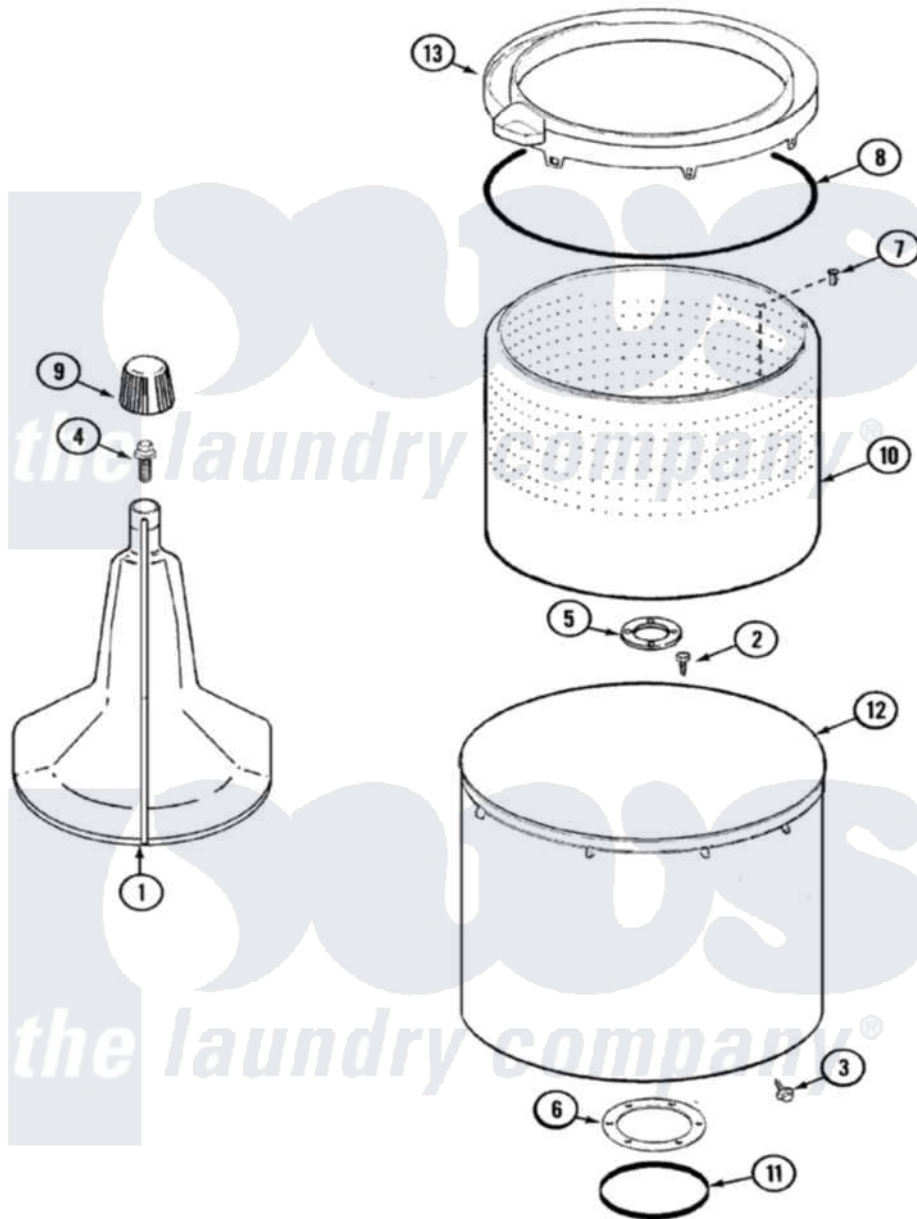

Maytag LAT1000AKE 06 - TUB

Maytag [Residential Maytag LAT1000AKE Washer Parts](#) Parts Diagram 06 - TUB
 Click on the part number to view part

Item	Original Part Number	Replaced By	Status	Part Description
1	35-3580			Agitator
2	25-7947	21001063		Screw, Shoulder
3	25-7953	22002933		Screw
4	25-7948	W10309247		Screw
5	35-3685			Gasket, Basket To Centerpost
6	35-3686			Gasket, Tub To Housing
7	25-7965	3400504		Screw
8	35-2328			Seal, Tub Top
9	35-2733			Cap, Agitator
10	35-3687		Not Available	BASKET, SPIN
11	35-2978			Seal, Tub/Housing
12	35-3700			Tub Assembly
13	35-3578		Not Available	TOP, TUB