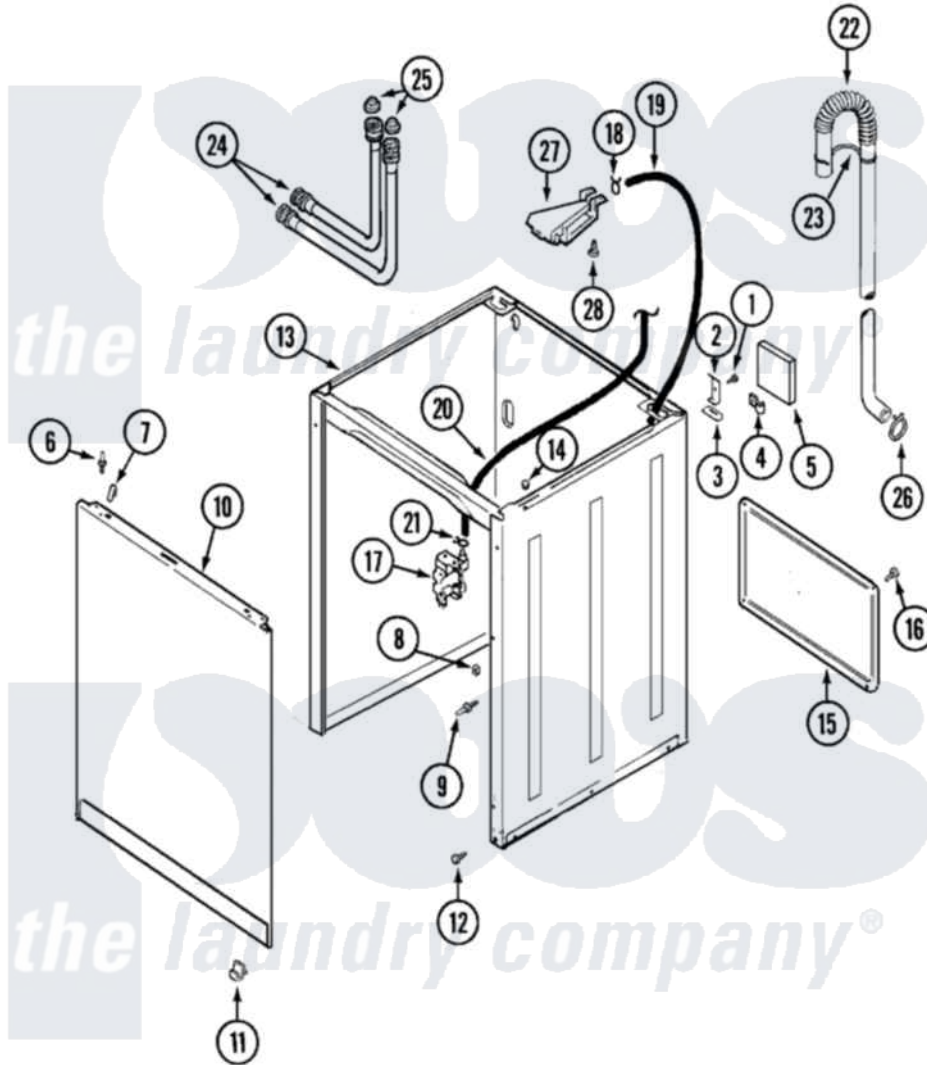

Maytag LAT1000GGE 02 - CABINET

Maytag [Residential Maytag LAT1000GGE Washer Parts](#) Parts Diagram 02 - CABINET
 Click on the part number to view part

Item	Original Part Number	Replaced By	Status	Part Description
1	25-7893			Screw
2	35-2846			Hinge, Cabinet Top
3	35-4128			Pad, Hinge
4	25-7027	16515		Clip
5	35-0706		Not Available	PAD, FOAM
6	53-0643			Pin, Locator
7	25-7220			Clip, Cabinet Top
8	25-0224	3400029		Nut, Adapter Plate
9	53-0200			Sleeve, Locator Pin
"	53-0643			Pin, Locator
10	35-2084			Panel, Front
"	21001281			Damper, Sound Pad
11	53-0120			Clip, Front Panel
"	25-7732	681414		Screw, 10AB X 1/2
12	35-4129			Bumper, Cabinet
13	35-2106	21001871		Cabinet

14	33-2653		Bumper, Cabinet
15	35-2108	21001871	Cabinet
16	25-7732	681414	Screw, 10AB X 1/2
17	35-2375		Valve, Water Mixing-230V
18	25-7867	596669	Clamp, Manifold
19	35-2378	12002749	Hose, Flume Kit
20	21001060	21001748	Hose, Pressure Switch
21	25-7796	596669	Clamp, Manifold
22	35-3538	21001872	Hose, Drain
23	33-9537	22003814	Retainer, Drain Hose
24	35-3400		Inlet Hose Assembly
"	35-3401		Inlet Hose Assembly
25	33-4264N		Strainer And Washer Kit
26	25-7080	285655	Clamp, Hose
27	35-2051	21001760	Flume Assembly / Water Diverter
28	25-3092	90767	Screw, 8A X 3/8 HeX Washer Head Tapping