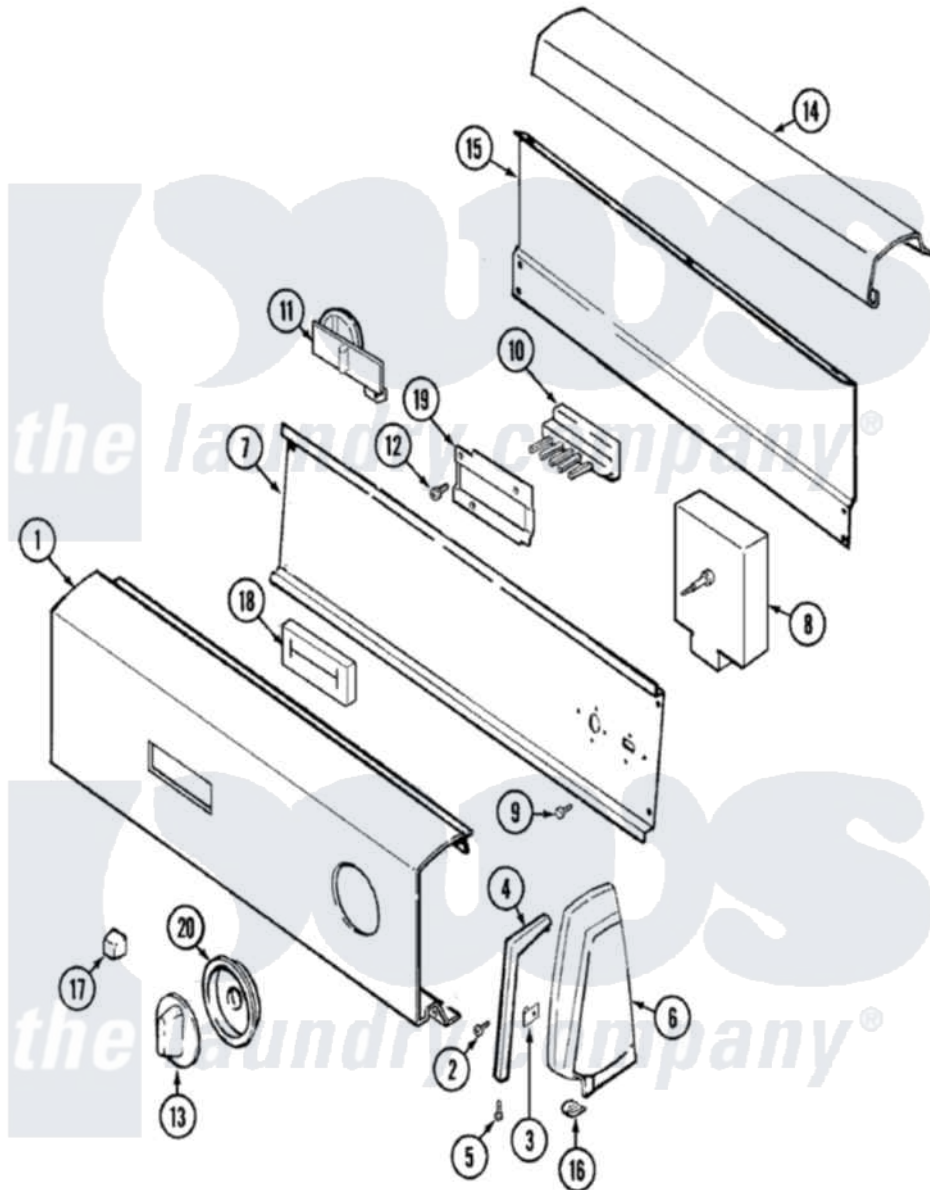

Maytag LAT1000GGE 03 - CONTROL PANEL

Maytag [Residential Maytag LAT1000GGE Washer Parts](#) Parts Diagram 03 - CONTROL PANEL
 Click on the part number to view part

Item	Original Part Number	Replaced By	Status	Part Description
1	21001422		Not Available	PANEL, CONTROL (WHT)
2	25-7649	910187		Screw
3	25-7702			Speedclip, End Cap To Control Panel
4	21001246		Not Available	TRIM, ENDCAP (LT) (WHT)
"	21001245			Trim, Endcap
5	25-7760			Screw
6	35-2669		Not Available	CAP, END (LT)(WHT)
"	35-2668	21001453		Cap-End
7	25-3092	90767		Screw, 8A X 3/8 HeX Washer Head Tapping
"	21001266		Not Available	SHIELD, CONTROL
"	31001193			Pad, Shield
8	21001362			Timer, Export
9	31001029	3400094		Screw, 10-32 X 3/8
10	35-3860			Switch, Temperature
11	25-3092	90767		Screw, 8A X 3/8 HeX Washer

11	25-3092	90767	Head Tapping
"	21001286	Not Available	BRACKET, SWITCH
"	21001257		Switch, Water Level
12	25-7712	Not Available	SCREW
13	21001251	Not Available	KNOB, TIMER (WHT)
14	21001423	Not Available	COVER, CONTROL PANEL (WHT)
15	25-3457		Screw, Sems
"	25-3092	90767	Screw, 8A X 3/8 HeX Washer Head Tapping
"	35-2688	21001460	Shield, Rear
16	25-7851		Speedclip, End Cap To Top
17	35-3191		Pushbutton
18	35-3394	Not Available	PAD, SWITCH
19	33-6621	Not Available	BRACKET, SWITCH
"	25-3092	90767	Screw, 8A X 3/8 HeX Washer Head Tapping
20	21001249	Not Available	SKIRT, TIMER (WHT)
21	21001425	Not Available	MANUAL, USE & CARE