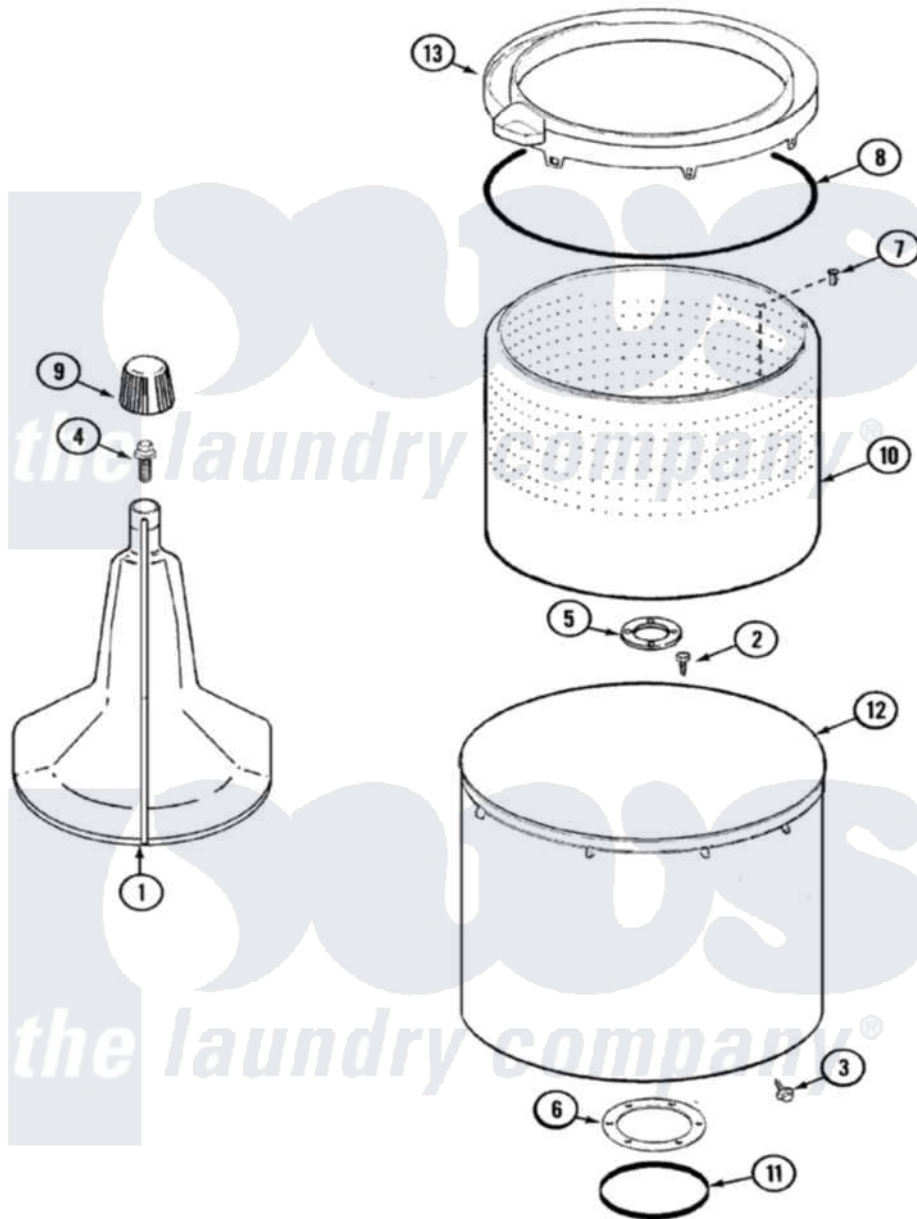

Maytag LAT1000GGE 06 - TUB

Maytag [Residential Maytag LAT1000GGE Washer Parts](#) Parts Diagram 06 - TUB
 Click on the part number to view part

Item	Original Part Number	Replaced By	Status	Part Description
1	35-3580			Agitator
2	25-7947	21001063		Screw, Shoulder
3	25-7953	22002933		Screw
4	25-7948	W10309247		Screw
5	35-3685			Gasket, Basket To Centerpost
6	35-3686			Gasket, Tub To Housing
7	25-7965	3400504		Screw
8	35-2328			Seal, Tub Top
9	35-2733			Cap, Agitator
10	35-3687		Not Available	BASKET, SPIN
11	35-2978			Seal, Tub/Housing
12	35-3700			Tub Assembly
13	35-3578		Not Available	TOP, TUB