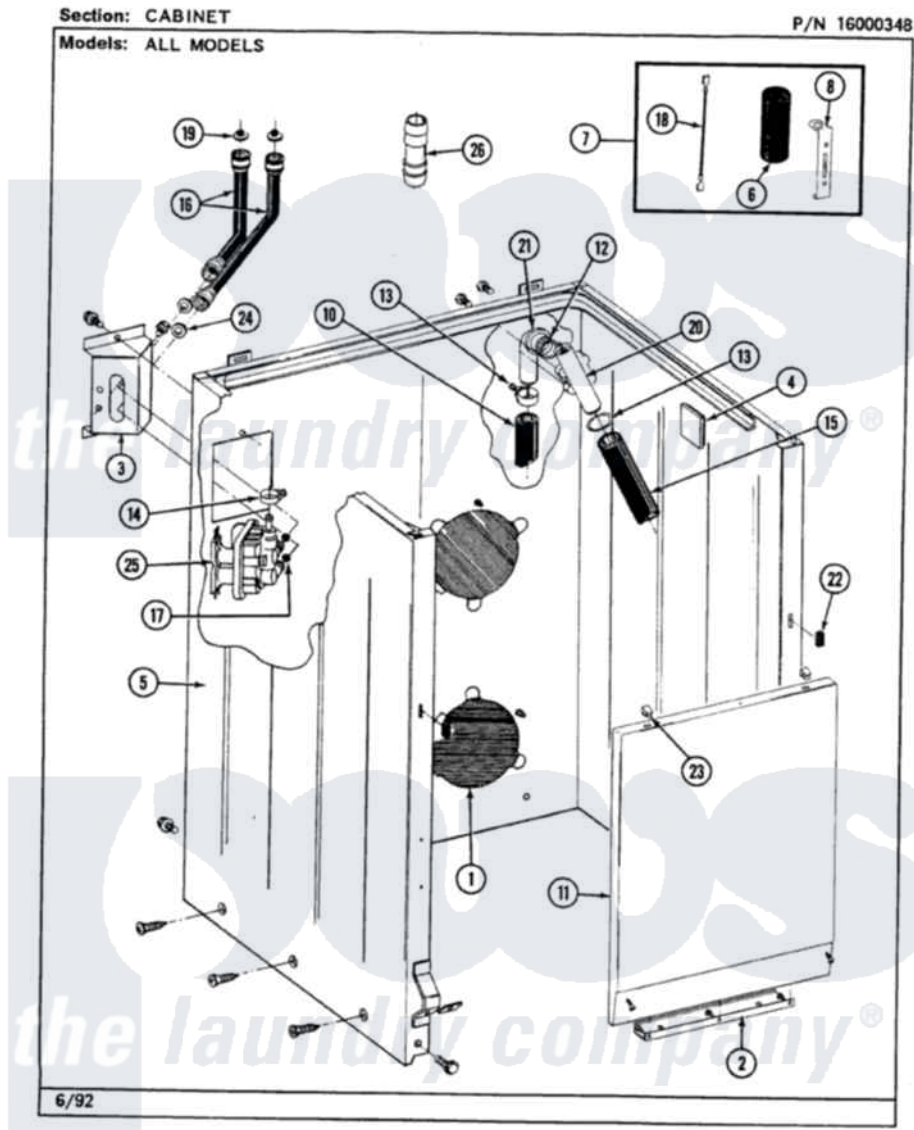

Maytag LAT1910AAL 02 - CABINET

30

Maytag Residential Maytag LAT1910AAL Washer Parts Parts Diagram 02 - CABINET
 Click on the part number to view part

Item	Original Part Number	Replaced By	Status	Part Description
1	211878		Not Available	PLATE, ACCESS
"	211294	90767		Screw, 8A X 3/8 HeX Washer Head Tapping
2	213846			Guard, Belt
"	211294	90767		Screw, 8A X 3/8 HeX Washer Head Tapping
3	212276	W10116760		Screw
"	214812	22002361		Bracket, Water Valve
4	215058			Pad, Cabinet Bumper
5	203319L		Not Available	(ALMOND)
"	204439			Screw And Fstner Assembly
"	213122	27001200		Screw
"	213121	3400111		Screw, 12-14 X 5/8
"	213007			Xfor Cabinet See Cabinet, Back
6	Y200832			Capacitor
7	206103			Capacitor Kit

8	211149		Clip, Capacitor
9	202861	202860	Inlet Hose Assembly
10	216017		Hose, Drain
"	Y059149		(7/8" I.D. CARTON OF 50 FT.)
11	212998L		Not Available FRONT PANEL-ALMOND
12	214765		Gasket, Siphon Break
13	200908	285655	Clamp, Hose
14	201575		Clamp, Hose
15	214767	22001448	Hose, Pump
16	202860		Inlet Hose Assembly
"	200672	76314	Hose, Inlet 6 Ft. Hose With Elbow
17	214337	96160	Screen
18	203237		No. 17 Wire With Terminal
19	200961	12001413	Strainer And Washer Kit
20	206638		Siphon Break
"	Y014874		Screw, Idler Arm And Sleeve
21	Y216016	W10116738	Elbow
22	214376	22002331	Spacer, Front Panel
23	212982	22001650	Fastener, Spring
24	Y013783		Washer, Inlet Hose
25	205613		Water Valve
"	212276	W10116760	Screw
26	Y216015		Coupling, Hose