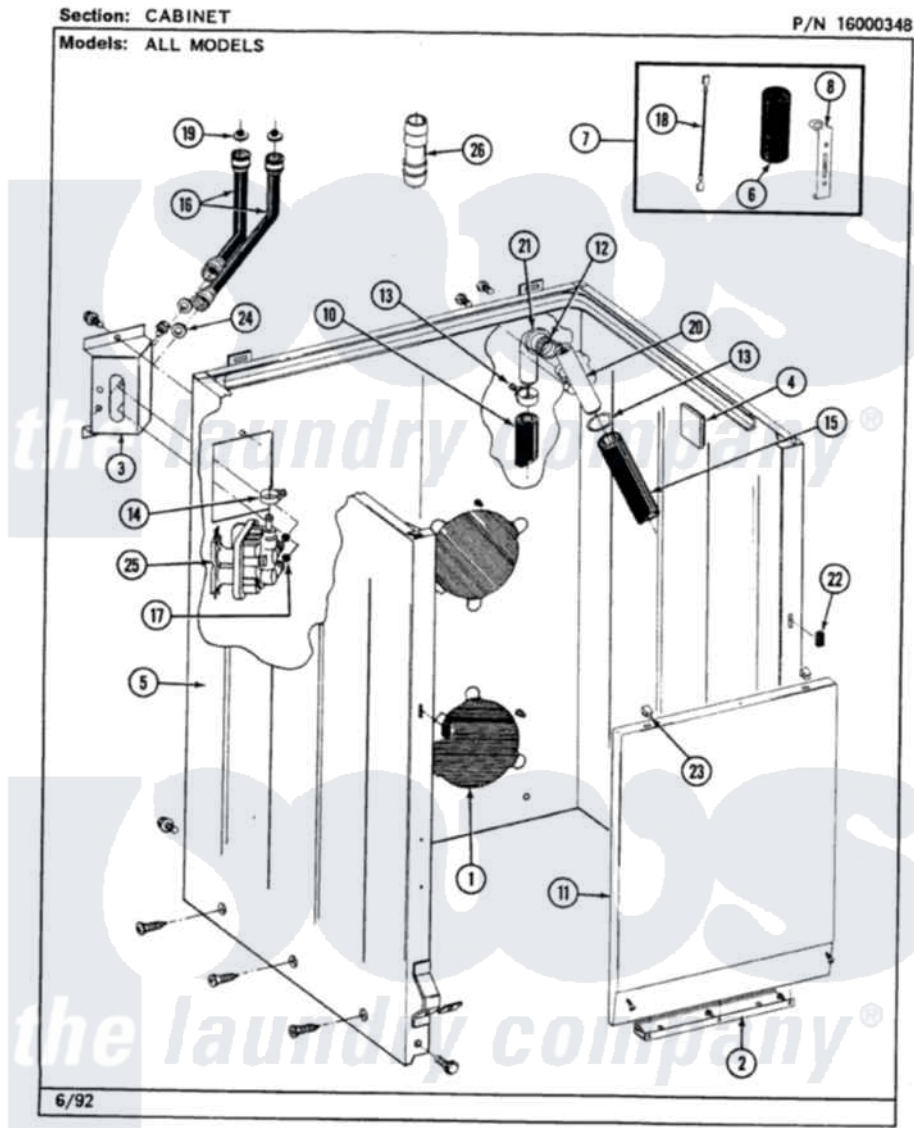

# Maytag LAT1910AAW 02 - CABINET

30

Maytag [Residential Maytag LAT1910AAW Washer Parts](#) Parts Diagram 02 - CABINET  
 Click on the part number to view part

Item	Original Part Number	Replaced By	Status	Part Description
1	211878		Not Available	PLATE, ACCESS
"	211294	<a href="#">90767</a>		Screw, 8A X 3/8 HeX Washer Head Tapping
2	<a href="#">213846</a>			Guard, Belt
"	211294	<a href="#">90767</a>		Screw, 8A X 3/8 HeX Washer Head Tapping
3	212276	<a href="#">W10116760</a>		Screw
"	214812	<a href="#">22002361</a>		Bracket, Water Valve
4	<a href="#">215058</a>			Pad, Cabinet Bumper
5	203319	<a href="#">22203319</a>		Cabinet
"	<a href="#">204439</a>			Screw And Fstner Assembly
"	213122	<a href="#">27001200</a>		Screw
"	213121	<a href="#">3400111</a>		Screw, 12-14 X 5/8
"	<a href="#">213007</a>			Xfor Cabinet See Cabinet, Back
6	<a href="#">Y200832</a>			Capacitor
7	<a href="#">206103</a>			Capacitor Kit