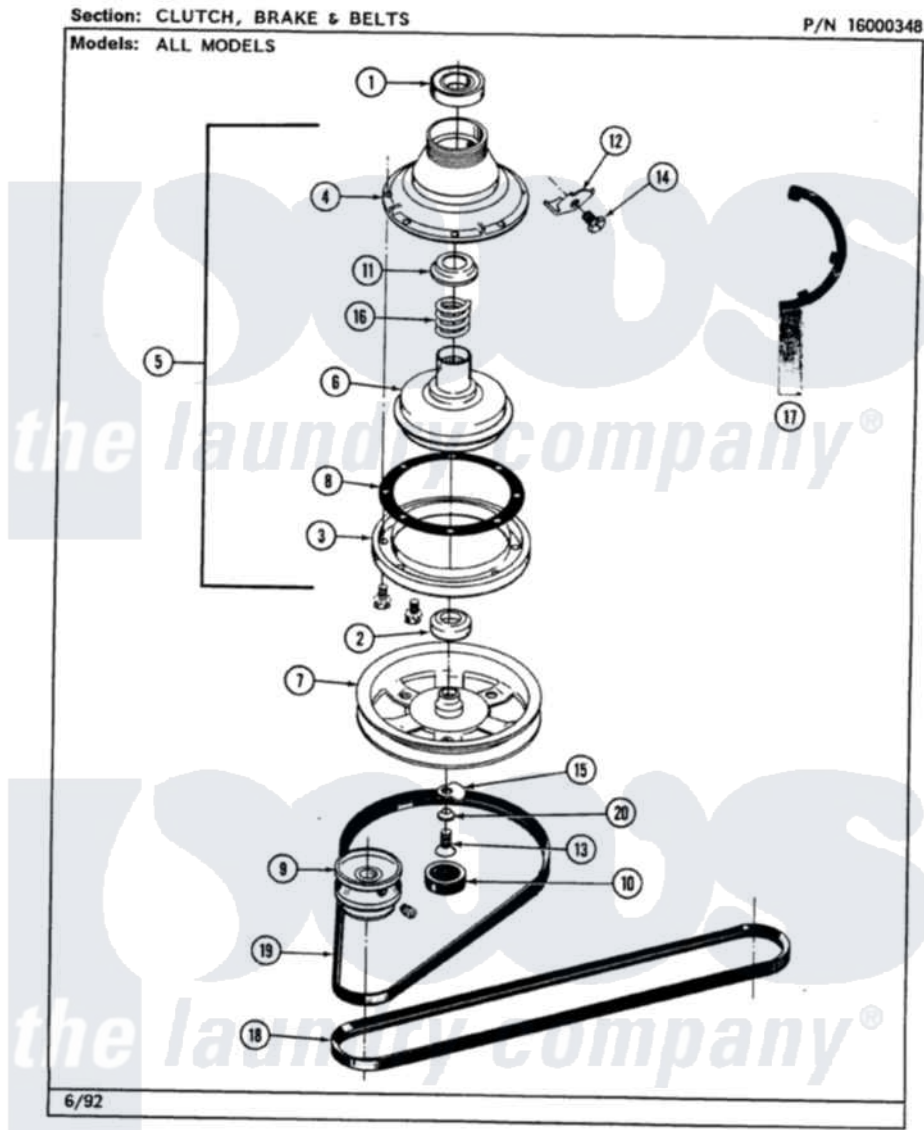

Maytag LAT1910AAW 03 - CLUTCH, BRAKE & BELTS

42

Maytag Residential Maytag LAT1910AAW Washer Parts Parts Diagram 03 - CLUTCH, BRAKE & BELTS
Click on the part number to view part

Item	Original Part Number	Replaced By	Status	Part Description
1	Y200720	22003441		Bearing, Rear
2	200835			Bearing, Brake Rotor
3	211043	6-2011900		Brake Asse
"	211000			SCREW, BRAKE DRUM (HEX HEAD)
4	211045	6-2011900		Brake Asse
5	201190	6-2011900		Brake Asse
6	201126	6-2011900		Brake Asse
7	211059	6-2301530		Pulley
8	211042	6-2011900		Brake Asse
9	Y053241			Set Screw, Motor Pulley
"	200816	6-2008160		Pulley- MO
10	211038		Not Available	CAP, OIL RETAINER
11	211039	6-2011900		Brake Asse
12	213325			Clip, Retaining
13	211375	681582		Screw
14	213326			Bolt, Sems Retaining Clip

15	211089		Lug, Stop Pulley
16	211041	6-2011900	Brake Asse
17	Y038315	038315	Tool
18	211124		Part Not Used
19	211125		V Belt, DiVe Pulley
20	211090	22003555	Washer, Stop Lug