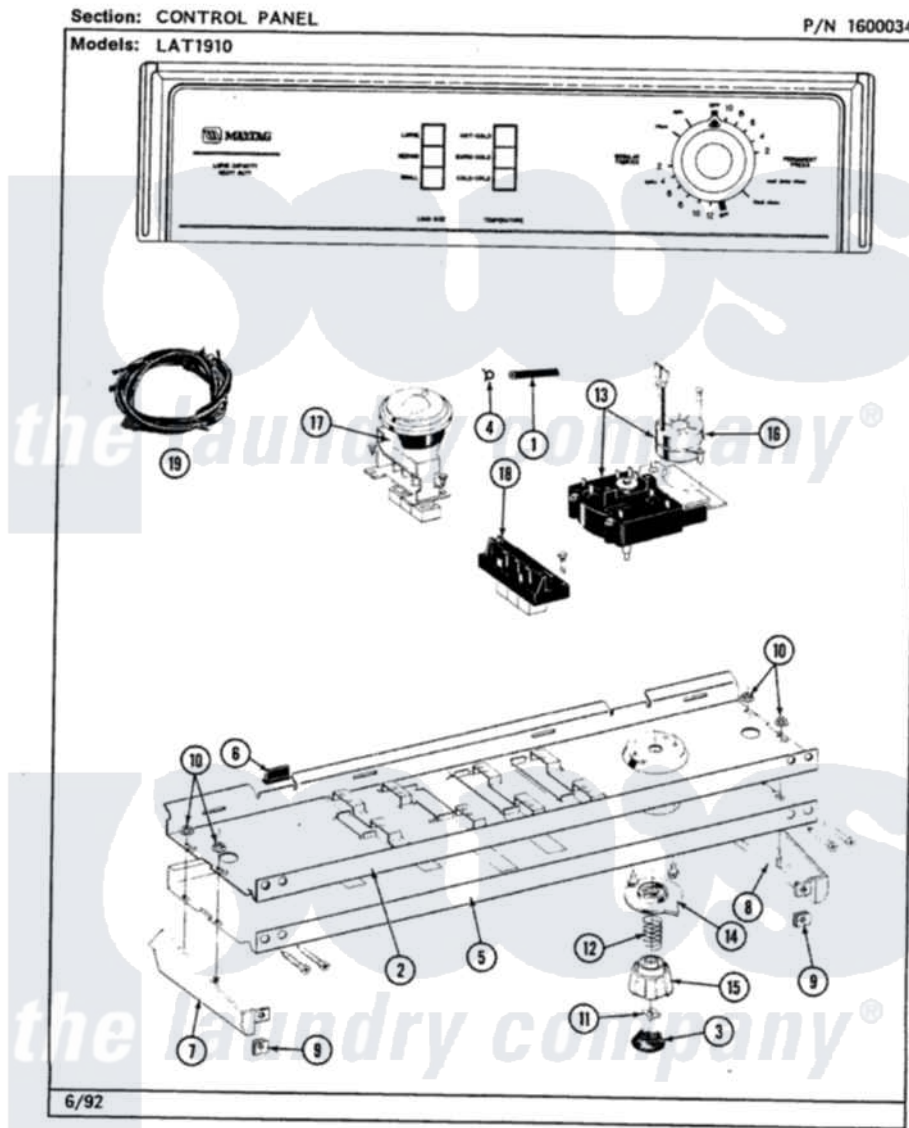

# Maytag LAT1910AAW 04 - CONTROL PANEL

2

Maytag [Residential Maytag LAT1910AAW Washer Parts](#) Parts Diagram 04 - CONTROL PANEL  
 Click on the part number to view part

Item	Original Part Number	Replaced By	Status	Part Description
1	212942	<a href="#">22001619</a>		Tube, Water Level Switch
2	<a href="#">214818</a>			Back Up Plate
"	<a href="#">210932</a>			Screw, No.8 X 9/16 Ctsk Note: Screw, Inlet Duct
3	215821		Not Available	CAP, KNOB
4	410296	<a href="#">596669</a>		Clamp, Manifold
5	207408		Not Available	CONTROL PANEL
"	<a href="#">210932</a>			Screw, No.8 X 9/16 Ctsk Note: Screw, Inlet Duct
6	<a href="#">214897</a>			Pad, Control Panel
7	207215		Not Available	END CAP LH
8	207216		Not Available	END CAP RH
9	<a href="#">214894</a>			Fastener, End Cap
10	<a href="#">214872</a>			Palnut, End Cap Note: Nut, Lamp Holder
11	<a href="#">211605</a>			Bezel, Timer Dial
12	<a href="#">211065</a>			Spring, Index Wheel

13	213966	<a href="#">3400014</a>	Screw
"	<a href="#">207379</a>		Timer
14	215827	Not Available	TIMER DIAL SKIRT
15	<a href="#">215828</a>		Knob, Timer
16	205033	<a href="#">22205033</a>	Motor- Tim
17	207363	Not Available	3 LEVEL PRESSURE SWITCH
"	211168	<a href="#">W10139210</a>	Screw, 8-18 X 5/16
18	213117	<a href="#">67006908</a>	Screw, Ice Rack
"	207368	Not Available	TEMP CONTROL SWITCH - 3 BUTTON
19	<a href="#">207383</a>		Wire Harness