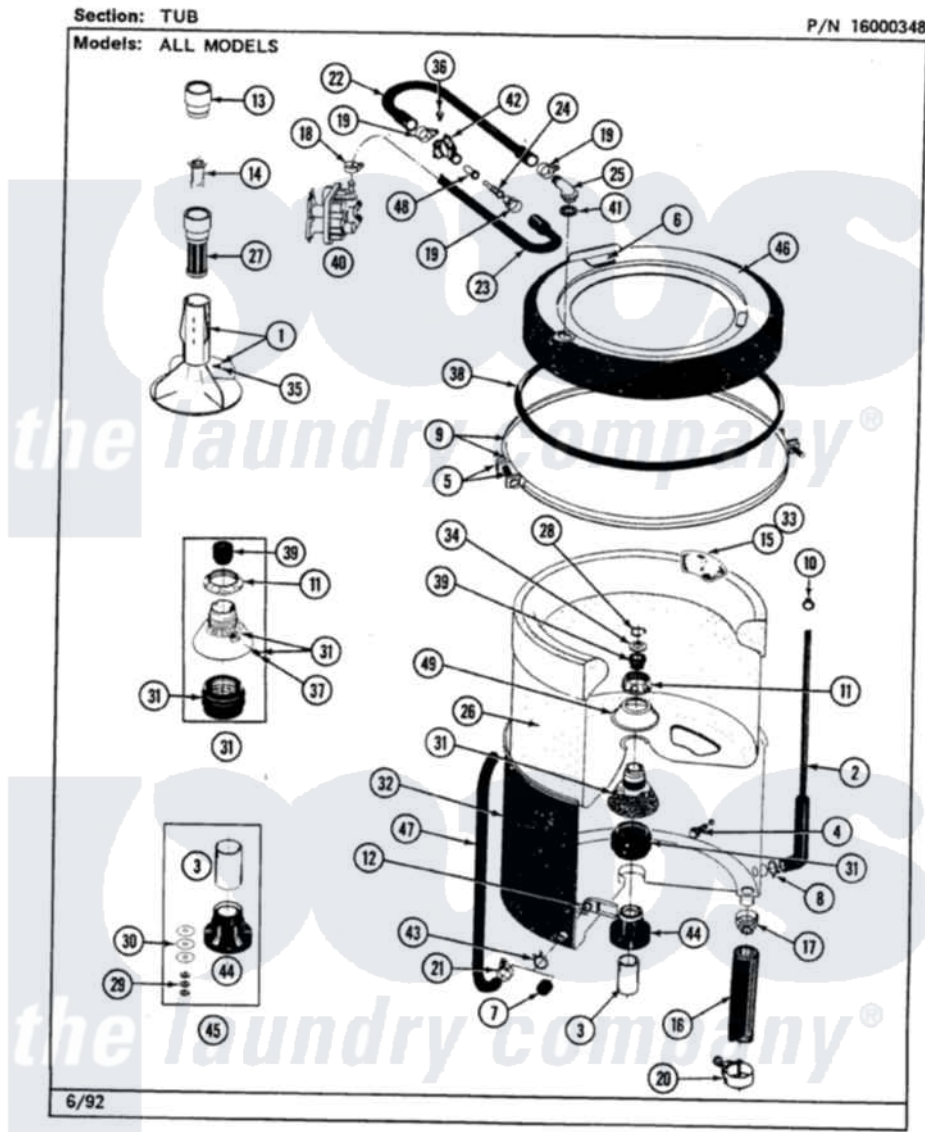

Maytag LAT1910AAW 07 - TUB

Maytag [Residential Maytag LAT1910AAW Washer Parts](#) Parts Diagram 07 - TUB
 Click on the part number to view part

Item	Original Part Number	Replaced By	Status	Part Description
1	207538			Agitator W/Lock Screw
2	212942	22001619		Tube, Water Level Switch
3	211130			Bearing Liner, Tub Bearing
4	205254	W10175938		Bolt
"	200744	W10175939		Bolt
5	205529			Nut And Bolt Kit For Tub Clam
6	215232			Bumper, Unbalance
8	211641			Clamp, 1-1/16"
9	200846			Clamp - Tub Cover
10	410296	596669		Clamp, Manifold
11	211047	6-2110472		Nut- Clamp
12	214434			Spout, Deflector
14	215733			Dispensing Cup
16	Y212989			Hose, Outer Tub To Pump
17	200900	616099		Clamp
18	201575			Clamp, Hose

19	202515	596669	Clamp, Manifold
20	202574	3367052	Clamp, Hose
21	205161	489503	Clamp
22	Y215234		Hose, Injector Fill
23	213013		Hose, Injector
24	213015		Nozzle, Injector
25	215235		Tube, Injector
26	207830	Not Available	INNER TUB W/PLUG
27	Y207427		Lint Filter Shallow
28	Y015667		Retaining Ring
29	Y054867		Washer, Lock
30	211100		Washer, Outer Tub
31	204012	6-2095720	Mounting S
32	205486	Not Available	PART NOT USED
34	Y015666		Washer, Retaining -
35	206478	Not Available	SCREW & WASHER FOR AGITATOR
36	312620		Screw, Sems
37	211618	22001423	Set Screw, Mounting Stem
38	211232		Seal, Tub Cover
39	Y0A4298	6-0A57420	Seal- Agitator
40	205613		Water Valve
41	215233		Seal For Injector Tube
42	215447		Sleeve For Injector
43	214739	596669	Clamp, Manifold
44	200824	6-2040130	Tub Bearin
45	204013	6-2040130	Tub Bearin
46	206380	Not Available	COVER, TUB
47	214495		Tube, Inlet To Tub
48	213016	216201	Nozzle
49	211210		Washer, Clamping Nut