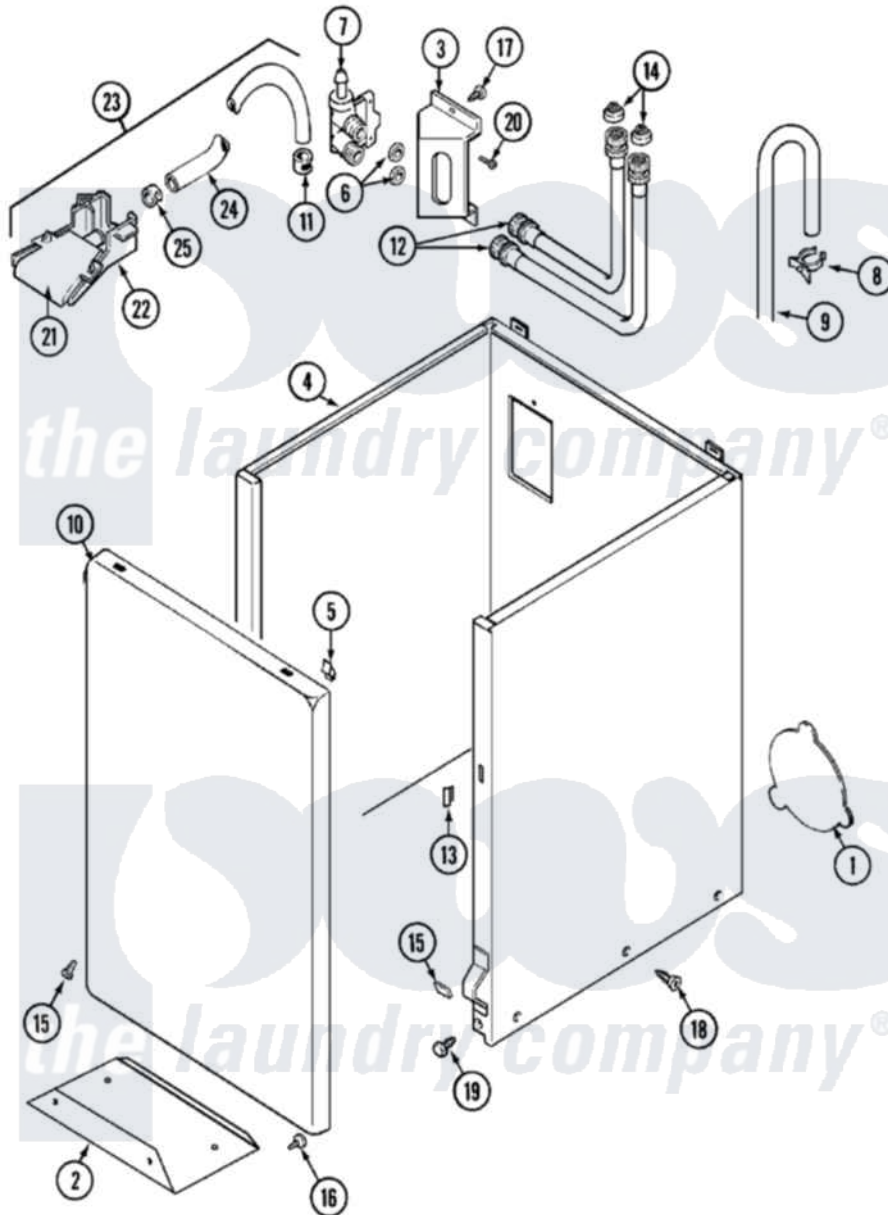

Maytag LAT1916AAE 02 - CABINET

Maytag [Residential Maytag LAT1916AAE Washer Parts](#) Parts Diagram 02 - CABINET
 Click on the part number to view part

Item	Original Part Number	Replaced By	Status	Part Description
1	211294	90767		Screw, 8A X 3/8 HeX Washer Head Tapping
"	211878		Not Available	PLATE, ACCESS
"	22001683	22002924		Plate, Access
2	213846			Guard, Belt
3	214812	22002361		Bracket, Water Valve
"	22002371			Bracket
4	22001302	22004425		Cabinet White Aspack
"	22002379	22004425		Cabinet White Aspack
5	22001650			Fastener, Spring
6	Y013783			Washer, Inlet Hose
7	214337	96160		Screen
"	22002360			Valve, Water
"	22001274			Valve, Water
8	22001815	22002765		Clip, Hose
9	22001816			Hose, Drain
10	22001817			Sheet, Sound Damper

"	22001803		Not Available	PANEL, FRONT (WHT)
"	22002366		Not Available	PANEL, FRONT (WHT)
11	216169	596669		Clamp, Manifold
12	202860			Inlet Hose Assembly
13	214376	22002331		Spacer, Front Panel
14	200961	12001413		Strainer And Washer Kit
15	22001995			Screw Note: Screw, Tumbler Front And Shroud
"	22002377			Clip, Retainer
"	12001341			Screw And Fastener Kit
"	22002378	27001200		Screw
"	22002376			Clip
16	211294	90767		Screw, 8A X 3/8 HeX Washer Head Tapping
17	22002372			Screw
"	212276	W10116760		Screw
18	213007			Xfor Cabinet See Cabinet, Back
19	213122	27001200		Screw
"	213121	3400111		Screw, 12-14 X 5/8
20	Y313561			Screw----NA
21	22001187			Injector
22	22001186			Injector
23	22001304			Water Injector Assembly
24	22001190			Hose, Injector
25	216169	596669		Clamp, Manifold
26	22001972			Clip, Cabinet