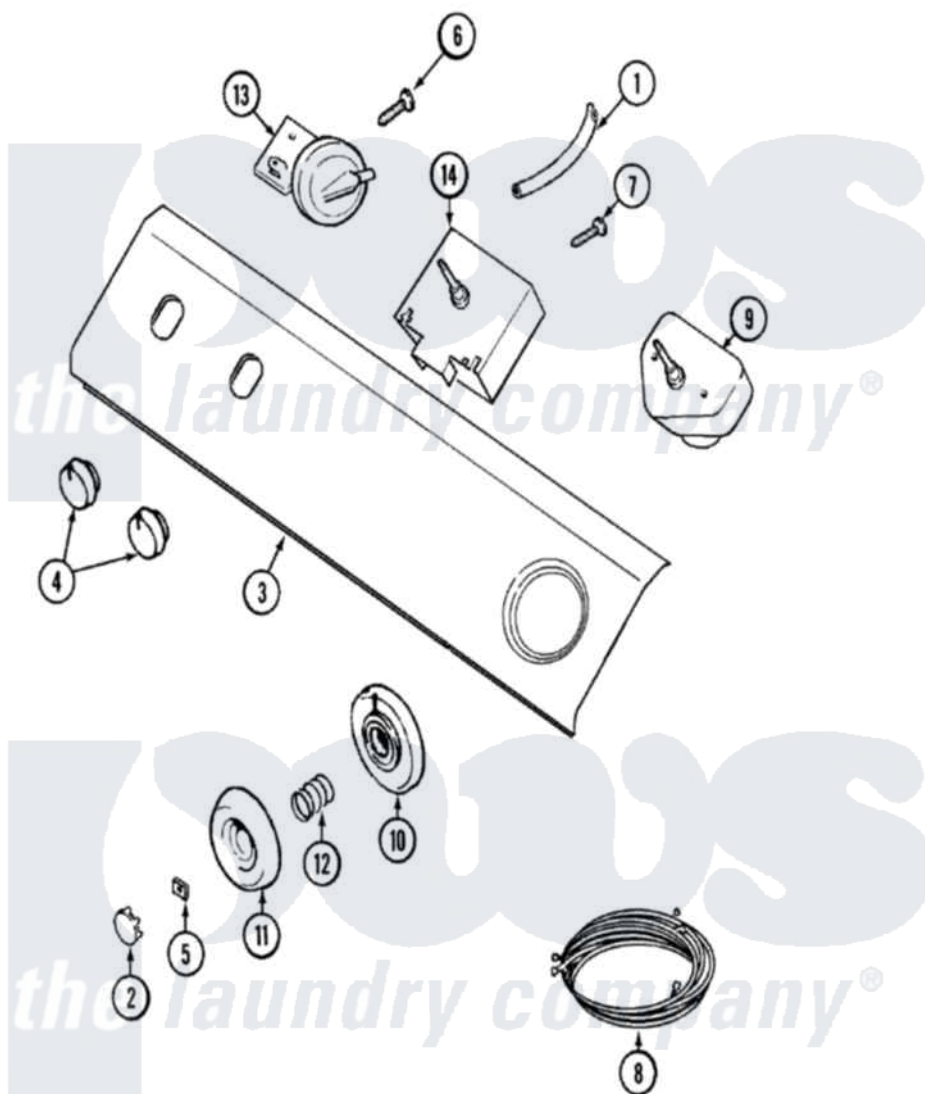

Maytag LAT1916AAE 04 - CONTROL PANEL

Maytag [Residential Maytag LAT1916AAE Washer Parts](#) Parts Diagram 04 - CONTROL PANEL
 Click on the part number to view part

| Item | Original Part Number | Replaced By | Status | Part Description |
|------|--------------------------|--------------------------|---------------|-------------------------------|
| 1 | 22001036 | 22001619 | | Tube, Water Level Switch |
| 2 | 22001664 | | | Timer Knob Insert/Cap |
| 3 | 22001700 | | Not Available | PANEL, CONTROL (WHT) |
| 4 | 22001663 | | | Knob, Selector Switch |
| 5 | 211605 | | | Bezel, Timer Dial |
| 6 | 22001662 | 8534058 | | Screw |
| 7 | 22001661 | 3400094 | | Screw, 10-32 X 3/8 |
| 8 | 22002204 | | Not Available | HARNES, WIRE |
| " | 22001653 | | | Wire Harness, Main |
| 9 | 22002181 | | | Timer |
| " | 22001686 | | | Timer |
| 10 | 22001660 | | | Dial Skirt - White |
| 11 | 22001659 | | | Timer Knob - Grey |
| 12 | 211065 | | | Spring, Index Wheel |
| 13 | 22001776 | | | Inf Level Rot Pressure Switch |
| 14 | 22001655 | | | Switch, Water Temp. |