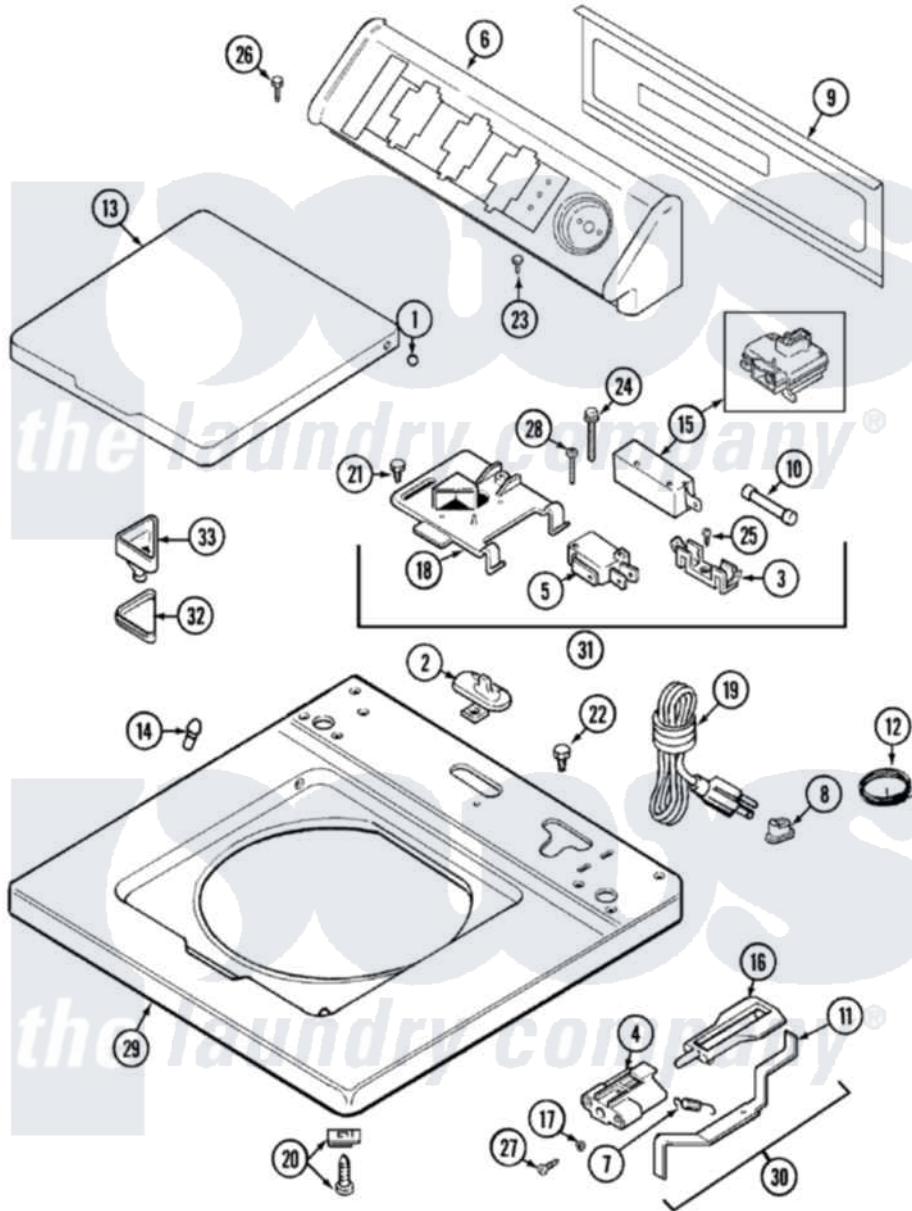

Maytag LAT1916AAE 05 - TOP

Maytag [Residential Maytag LAT1916AAE Washer Parts](#) Parts Diagram 05 - TOP
 Click on the part number to view part

Item	Original Part Number	Replaced By	Status	Part Description
1	211726			Hinge, Ball Lid
2	22001298			Cap, Top Cover
"	207159	489355		Screw, 8 X 1/2
3	207167			Block, Fuse
"	W10124350		Not Available	NOT REQUIRED PART OR SEE NOTE
4	22001645		Not Available	BRACKET, UNBALANCE---NA
"	22002135			Bracket, Unbalance
5	W10124350		Not Available	NOT REQUIRED PART OR SEE NOTE
"	207166			Switch, Check
6	22001670			Console
7	213720			Spring, Lid Switch
8	211881			Grommet, Cord Part Not Used-Gas Models Only
9	216423	3370225		Screw
"	22001662	8534058		Screw

"	22001814		Back Panel, Console
10	22001673	22001682	Switch Assembly, Lid W/4amp Fuse
"	W10124350		Not Available NOT REQUIRED PART OR SEE NOTE
11	22001672		Lever, Unbalance
"	22001968		Lever, Unbalance
12	22001654		Wire, Ground
"	Y705026	3370225	Screw
13	22001674	22001893	Lid
"	22001676	22001893	Lid
14	212716		Bumper, Lid
15	22001967	12001908	Switch-Lid
"	205415	279347	Switch-Lid
16	216255		Plunger, Lid Switch
17	211500		Washer, Bracket To Top Cover
18	22001678		Bracket, Switch And Fuse
"	W10124350		Not Available NOT REQUIRED PART OR SEE NOTE
19	208194	22003062	Cord, Power
20	22001402	214354	Screw, Top Cover To Cabnt.
21	207159	489355	Screw, 8 X 1/2
22	Y705026	3370225	Screw
23	216423	3370225	Screw
24	213501		Screw, No.6-20 X 1-1/8 Inch
25	Y311711		Screw, Fuse Block
26	216423	3370225	Screw
27	22001600	25-7809	Screw, No.6-20 1/2 Flthd Torx
28	22001352		Screw, Check Switch
29	22001679	22002137	Cover Assembly, Top
"	22002137		Cover Assembly, Top
30	22001681		Unbalance Lever Assembly
"	22001969		Unbalance Lever Assembly
31	22001682		Switch Assembly, Lid W/4amp Fuse