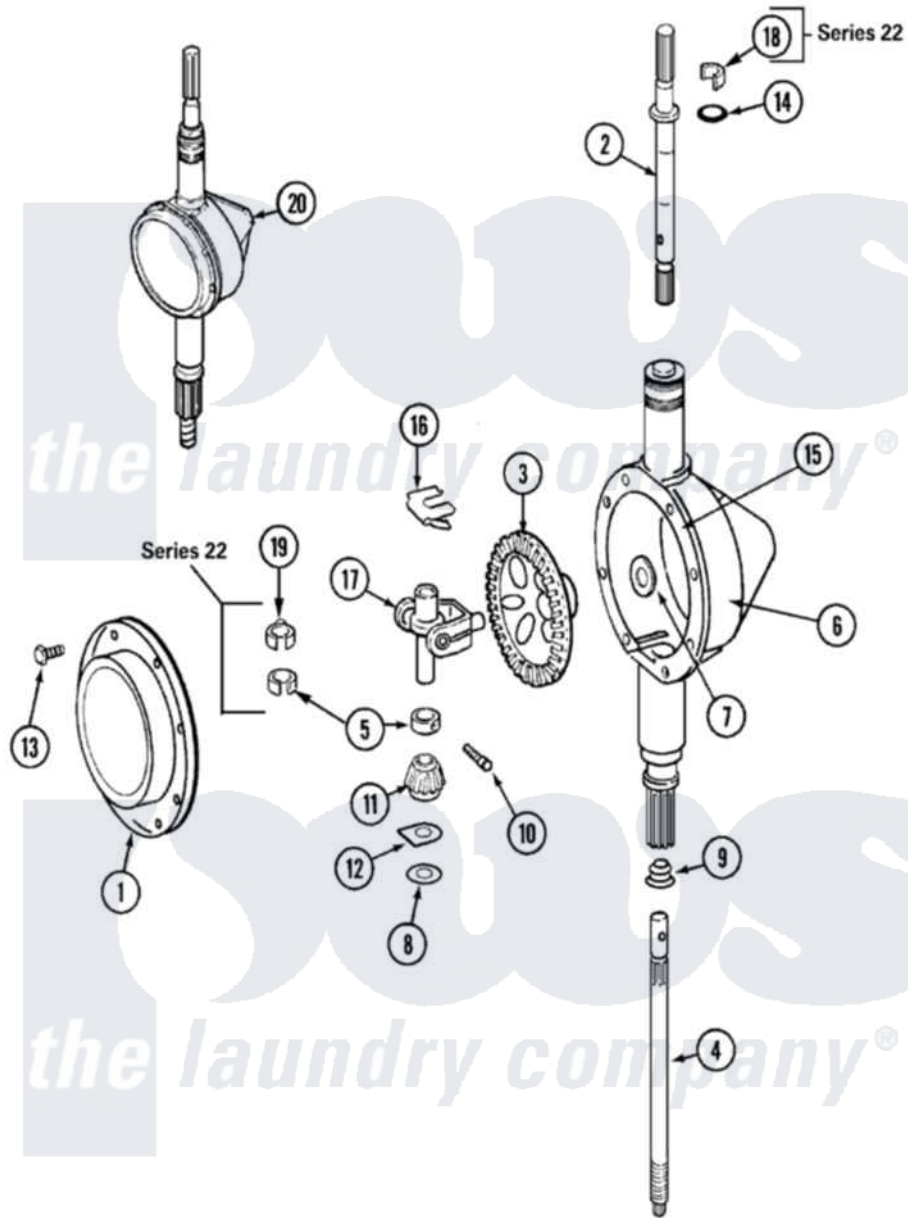

Maytag LAT1916AAE 06 - TRANSMISSION

Maytag Residential Maytag LAT1916AAE Washer Parts Parts Diagram 06 - TRANSMISSION
 Click on the part number to view part

Item	Original Part Number	Replaced By	Status	Part Description
1	206628			Cover, Transmission
2	22002415	6-2168983		Shaft- Agi
"	207153	6-2097820		Kit- Shaft
3	206713	6-2067130		Gear- Beve
4	22002342	6-2300050		Shaft- Cen
"	215410	12001450		Ctr Shaft W/Collar Andkeeper- Dp
5	22002353			Collar, Center Shaft
"	215415		Not Available	COLLAR, LOWER
6	22002416	6-2300100		Assembly-
"	206624	6-2097750		Trans Dee
7	215394			Washer, Bevel Gear
8	211483	6-2114830		Washer- SP
9	206602	207843		Lip Seal Repair Kit
10	Y206629			Pin, Collar
"	W10124350		Not Available	NOT REQUIRED PART OR SEE NOTE

11	215401	W10221114		Pinion
12	215395			Plate, Clutch
13	215417		Not Available	SCREW, TRANSMISSION COVER
"	215417		Not Available	SCREW, TRANSMISSION COVER
14	22002417			O-Ring AgitatOr Shaft
"	210690			Seal, Rubber
15	Y058700	675652		Adhesive
16	215581			Spring, Agitator Shaft
"	W10124350		Not Available	NOT REQUIRED PART OR SEE NOTE
17	206685	6-2066850		Yoke
18	22002340			Collar, Agitator Shaft
19	22002341			Collar, Lower Plastic Keeper
20	206707	6-2097750		Trans Dee
"	22002126	6-2097750		Trans Dee