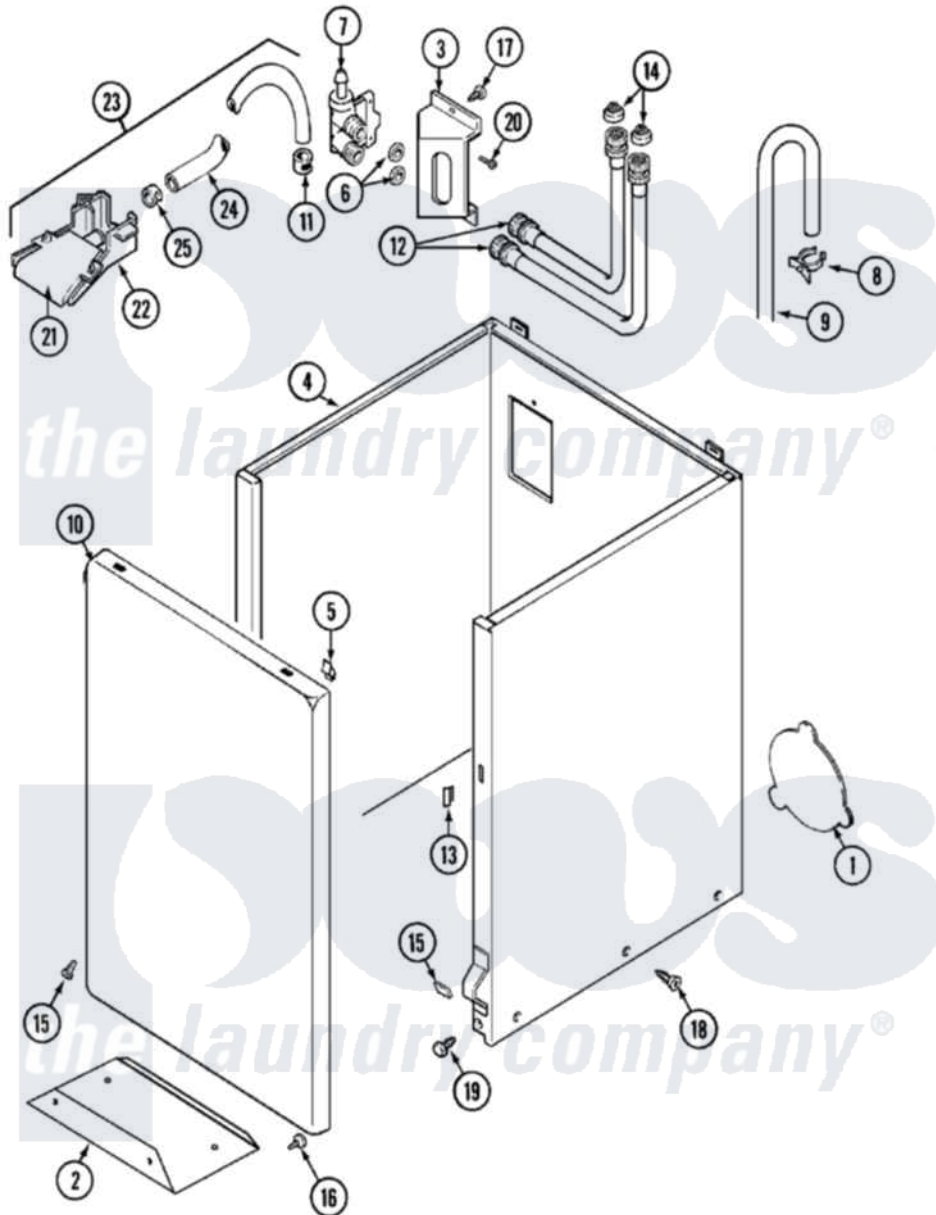

Maytag LAT1916ABE 02 - CABINET

Maytag [Residential Maytag LAT1916ABE Washer Parts](#) Parts Diagram 02 - CABINET
 Click on the part number to view part

Item	Original Part Number	Replaced By	Status	Part Description
1	22001683	22002924		Plate, Access
"	211294	90767		Screw, 8A X 3/8 HeX Washer Head Tapping
"	211878		Not Available	PLATE, ACCESS
2	213846			Guard, Belt
3	214812	22002361		Bracket, Water Valve
4	22001302	22004425		Cabinet White Aspack
5	22001650			Fastener, Spring
6	Y013783			Washer, Inlet Hose
7	22001274			Valve, Water
"	214337	96160		Screen
8	22001815	22002765		Clip, Hose
9	22001816			Hose, Drain
10	22001817			Sheet, Sound Damper
"	22001803		Not Available	PANEL, FRONT (WHT)
11	216169	596669		Clamp, Manifold
12	202860			Inlet Hose Assembly

13	214376	22002331	Spacer, Front Panel
14	200961	12001413	Strainer And Washer Kit
15	12001341		Screw And Fastener Kit
16	211294	90767	Screw, 8A X 3/8 HeX Washer Head Tapping
17	212276	W10116760	Screw
18	213007		Xfor Cabinet See Cabinet, Back
19	213122	27001200	Screw
"	213121	3400111	Screw, 12-14 X 5/8
20	Y313561		Screw----NA
21	22001187		Injector
22	22001186		Injector
23	22001304		Water Injector Assembly
24	22001190		Hose, Injector
25	216169	596669	Clamp, Manifold