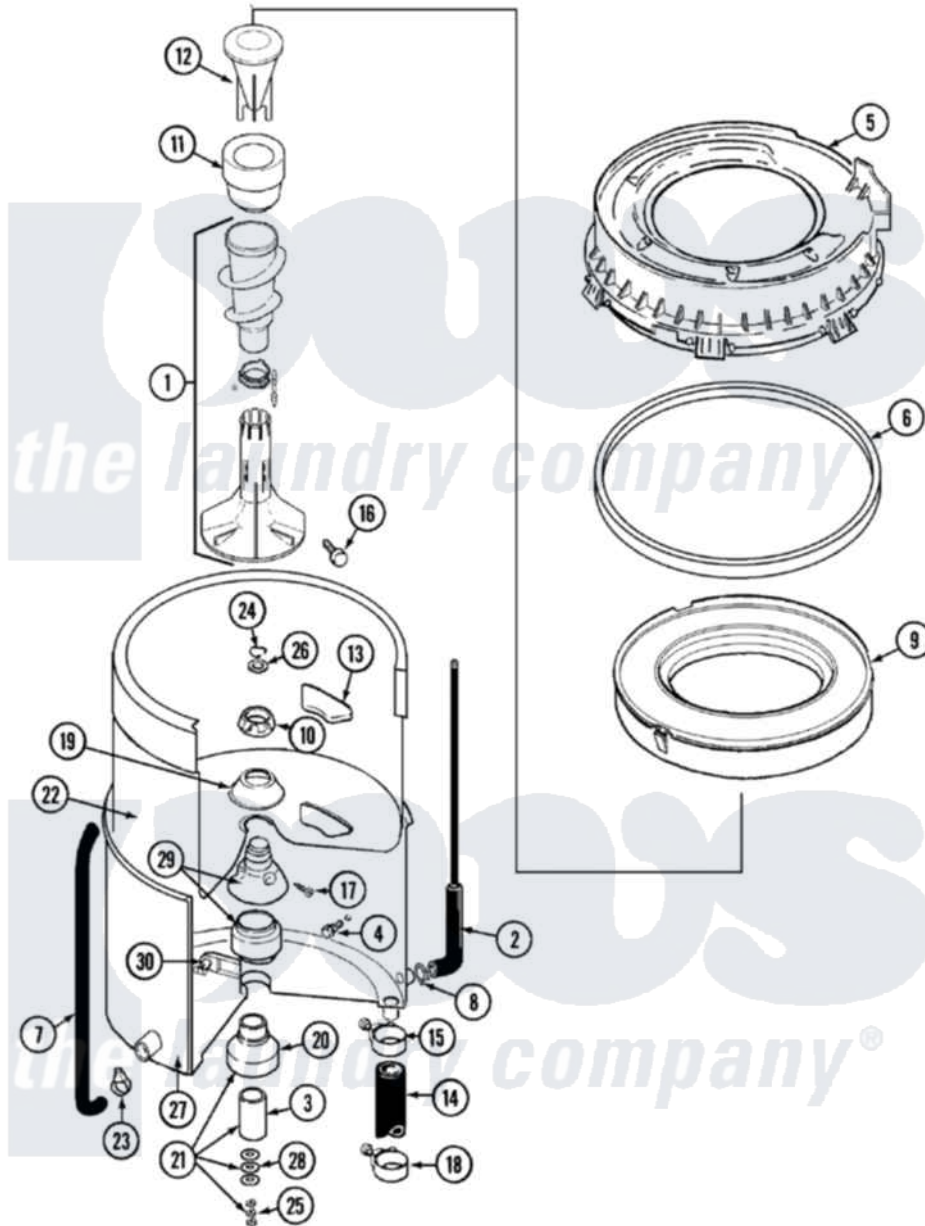

Maytag LAT1916ABE 07 - TUB

Maytag [Residential Maytag LAT1916ABE Washer Parts](#) Parts Diagram 07 - TUB
 Click on the part number to view part

Item	Original Part Number	Replaced By	Status	Part Description
1	22002363		Not Available	AGITATOR ASSY (CANADA AS PACK)
2	22001036	22001619		Tube, Water Level Switch
3	211130			Bearing Liner, Tub Bearing
4	200744	W10175939		Bolt
"	205254	W10175938		Bolt
5	22001299			Tub Cover And Gasket Assembly
6	Y22001201	22001007		Gasket, Cover To Tub
7	214725			Cap For Spout-Outer Tub
8	211641			Clamp, 1-1/16"
9	22001142			Ring, Balance
10	211047	6-2110472		Nut- Clamp
11	22001805	21001905		Dispenser, Fabric
12	22001806	21001905		Dispenser, Fabric
13	207219			Filter, Self-Cleaning
14	213045			Hose, Outer Tub Part Not

14	213043		Used
15	22001640	285655	Clamp, Hose
16	22001819		Locking Screw And O Ring
17	22001423		Set Screw, Mounting Stem
18	22001640	285655	Clamp, Hose
19	211210		Washer, Clamping Nut
20	200824	6-2040130	Tub Bearing
21	204013	6-2040130	Tub Bearing
22	22001139		Tub, Inner
23	214739	596669	Clamp, Manifold
24	Y015667		Retaining Ring
25	Y054867		Washer, Lock
26	Y015666		Washer, Retaining -
27	22001114	Not Available	TUB, OUTER (EX. LARGE)
28	211100		Washer, Outer Tub
29	22001648	6-2095720	Mounting S