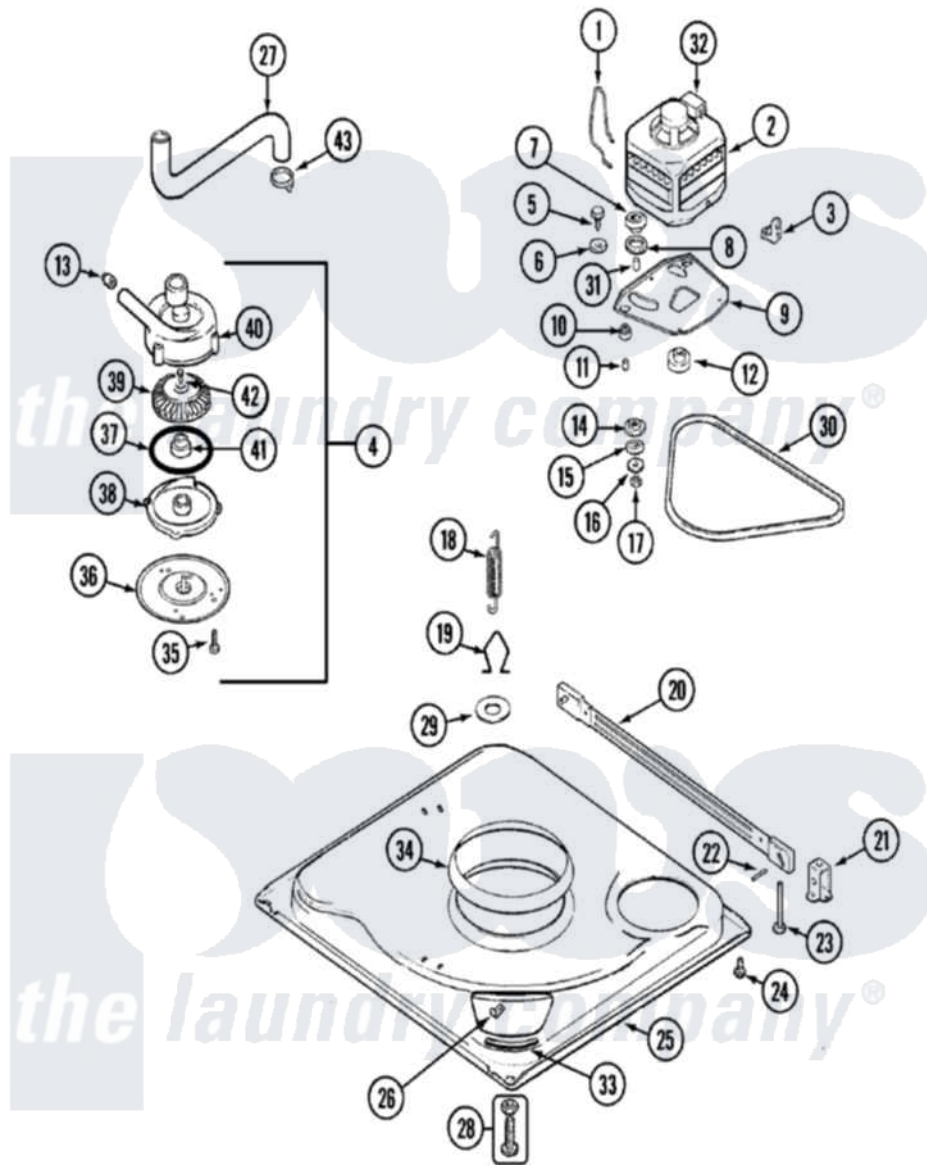

Maytag LAT2000AAE 01 - BASE

Maytag [Residential Maytag LAT2000AAE Washer Parts](#) Parts Diagram 01 - BASE
 Click on the part number to view part

Item	Original Part Number	Replaced By	Status	Part Description
1	21001110	22004376		Spring, Motor Pivot
2	21001400			Motor/Plate Assembly
3	21001109	21001486		Foot Slide, Isolator
4	35-3834	35-6465		Pump Assem
5	25-7833	21001977		Screw
6	25-7834			Washer, Motor/Base Screw
7	33-9946			Isolator, Motor
8	35-3570			Washer, Motor Pivot
9	21001111	21001783		Plate And Screw Assembly
10	35-3646			Isolator, Motor Plate
11	25-7831			Spacer, Mounting
12	21001108			Pulley, Motor
13	35-2344			Restrictor, Flow
14	35-3571			Slide, Motor Pivot
15	33-9967			Washer, Motor Isolator
16	25-7047			Washer, Flat

17	25-7325	Y707702		Locknut
18	21001138	22002922		Tool, Spring Removal
"	21001165			Spring, Suspension
19	21001166			Hook, Suspension Spring
20	35-2049	21001881		Bar, Stabilizer
21	35-2046			Bracket, Stabilizer
22	35-2052			Pin, Stabilizer
23	35-3020	22004469		Leg And Foot Self Stabalizing
24	31001041	308685		Side Trim)
25	21001169	12002701		Base Kit
26	25-7845			Speednut, Motor
27	35-3584	21001915		Hose, Tub To Pump
28	35-3507	25001119		Foot And Pad Assembly
29	Y25-7951			Washer, Suspension Hook
30	21352320			Belt, Drive
31	25-7830			Spacer
32	33-9765			Switch, Motor
33	35-2065			Pad, Motor Plate
34	21001161	21002026		Snubber
35	25-7419		Not Available	SCREW
36	33-6035		Not Available	PLATE & PULLEY ASSY.
37	33-6032			Gasket
38	35-2058			Base, Pump
39	35-2057	35-6465		Pump Assem
40	35-2056		Not Available	HOUSING, PUMP
41	35-0707			Seal, Seat And "O" Ring
42	25-7828	489483		Screw 10-32 X 1/2
43	25-6068	285655		Clamp, Hose