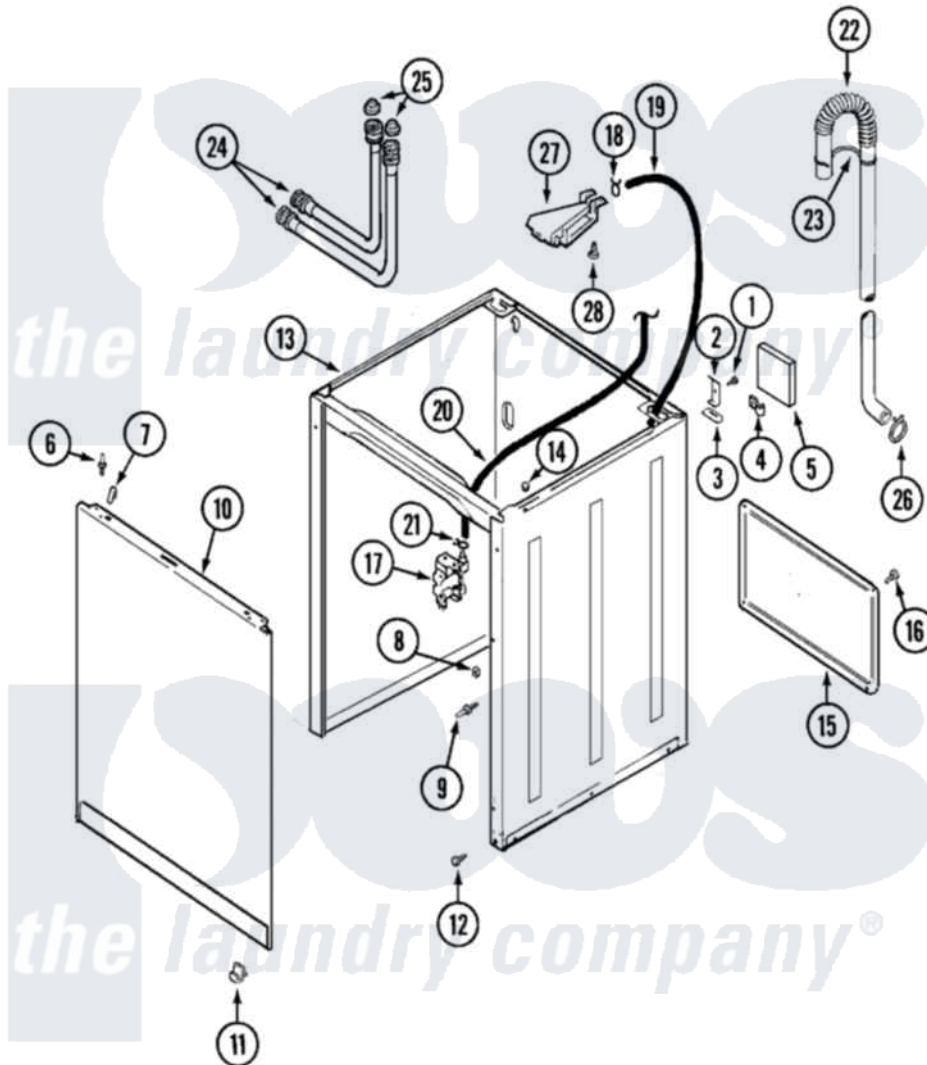

Maytag LAT2000AAE 02 - CABINET

Maytag [Residential Maytag LAT2000AAE Washer Parts](#) Parts Diagram 02 - CABINET
 Click on the part number to view part

Item	Original Part Number	Replaced By	Status	Part Description
1	25-7893			Screw
2	35-2846			Hinge, Cabinet Top
3	35-4128			Pad, Hinge
4	25-7027	16515		Clip
5	35-0706		Not Available	PAD, FOAM
6	53-0643			Pin, Locator
7	25-7220			Clip, Cabinet Top
8	25-0224	3400029		Nut, Adapter Plate
9	53-0200			Sleeve, Locator Pin
"	53-0643			Pin, Locator
10	35-2084			Panel, Front
"	21001281			Damper, Sound Pad
11	25-7732	681414		Screw, 10AB X 1/2
"	53-0120			Clip, Front Panel
12	35-4129			Bumper, Cabinet
13	35-2106	21001871		Cabinet

14	33-2653		Bumper, Cabinet
15	35-2108	21001871	Cabinet
16	25-7732	681414	Screw, 10AB X 1/2
17	35-2374N		Valve, Water
18	25-7867	596669	Clamp, Manifold
19	35-2378	12002749	Hose, Flume Kit
20	21001060	21001748	Hose, Pressure Switch
21	25-7796	596669	Clamp, Manifold
22	35-3538	21001872	Hose, Drain
23	33-9537	22003814	Retainer, Drain Hose
24	35-0873	76313	Hosefill
"	33-7891	89503	Hose-Inlet
25	33-4264N		Strainer And Washer Kit
26	25-7080	285655	Clamp, Hose
27	35-2051	21001760	Flume Assembly / Water Diverter
28	25-3092	90767	Screw, 8A X 3/8 HeX Washer Head Tapping