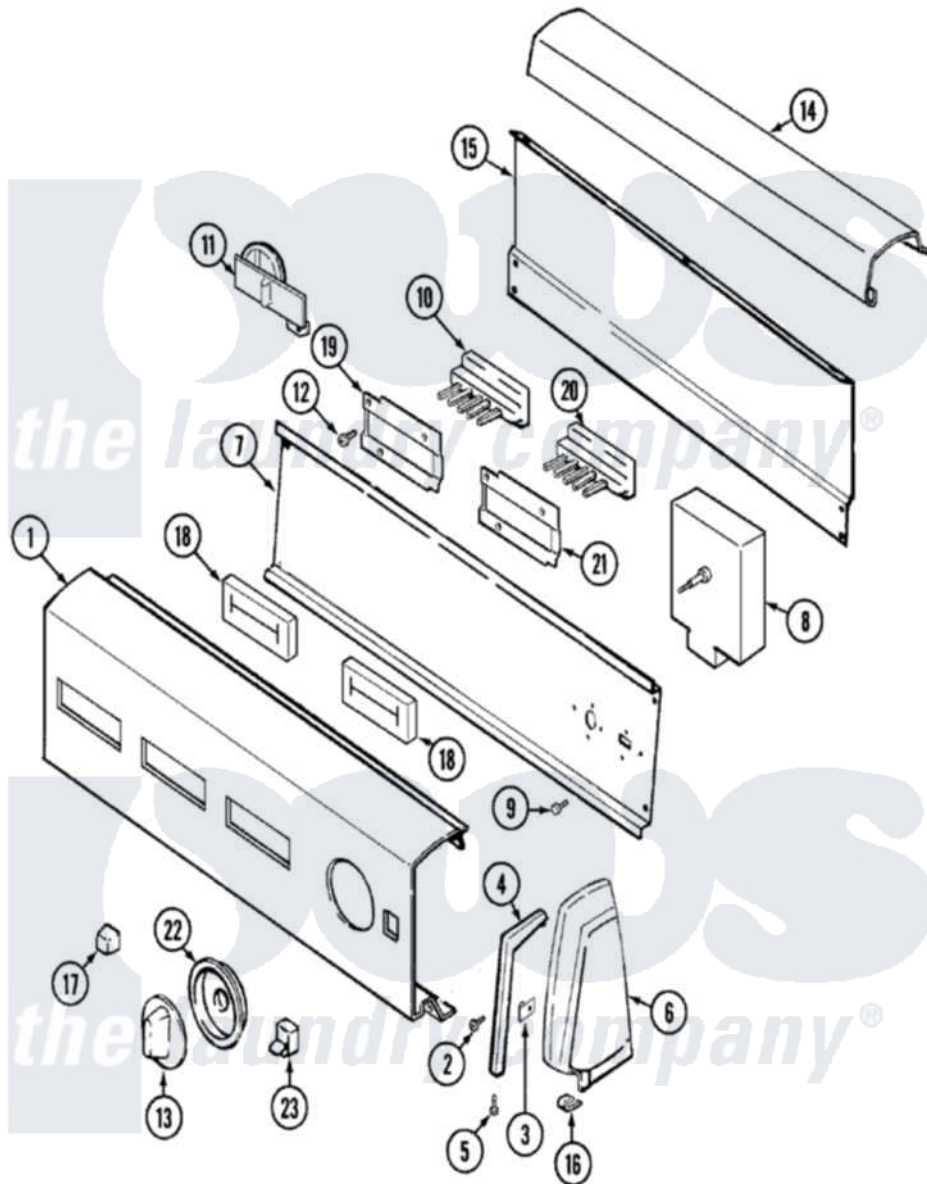

Maytag LAT2000AAE 03 - CONTROL PANEL

Maytag [Residential Maytag LAT2000AAE Washer Parts](#) Parts Diagram 03 - CONTROL PANEL
 Click on the part number to view part

Item	Original Part Number	Replaced By	Status	Part Description
1	21001426		Not Available	PANEL, CONTROL (WHT)
2	25-7649	910187		Screw
3	25-7702			Speedclip, End Cap To Control Panel
4	21001245			Trim, Endcap
"	21001246		Not Available	TRIM, ENDCAP (LT) (WHT)
5	25-7760			Screw
6	35-2669		Not Available	CAP, END (LT)(WHT)
"	35-2668	21001453		Cap- End
7	21001266		Not Available	SHIELD, CONTROL
"	31001193			Pad, Shield
8	21001325			Timer
9	31001029	3400094		Screw, 10-32 X 3/8
10	35-3862			Switch, 4 Pushbutton
11	21001286		Not Available	BRACKET, SWITCH
"	21001257			Switch, Water Level
12	25-7712		Not Available	SCREW

13	21001251		Not Available	KNOB, TIMER (WHT)
14	21001423		Not Available	COVER, CONTROL PANEL (WHT)
15	25-3457			Screw, Sems
"	25-3092	90767		Screw, 8A X 3/8 HeX Washer Head Tapping
"	35-2688	21001460		Shield, Rear
16	25-7851			Speedclip, End Cap To Top
17	35-3191			Pushbutton
18	35-3515		Not Available	PAD, SWITCH
19	33-6621		Not Available	BRACKET, SWITCH
"	25-3092	90767		Screw, 8A X 3/8 HeX Washer Head Tapping
20	21001259			Switch, Pushbutton
21	33-8186		Not Available	BRACKET
22	21001249		Not Available	SKIRT, TIMER (WHT)
23	35-3898	21001813		Switch, Rocker
24	21001427		Not Available	MANUAL, USE & CARE
"	21001369		Not Available	INSTRUCTION, INSTALLATION
"	16000326			Guide, Quick Ref - Jenn-Air
25	W10124350		Not Available	NOT REQUIRED PART OR SEE NOTE NO WIRE HARNESS INFORMATION AVAILABLE