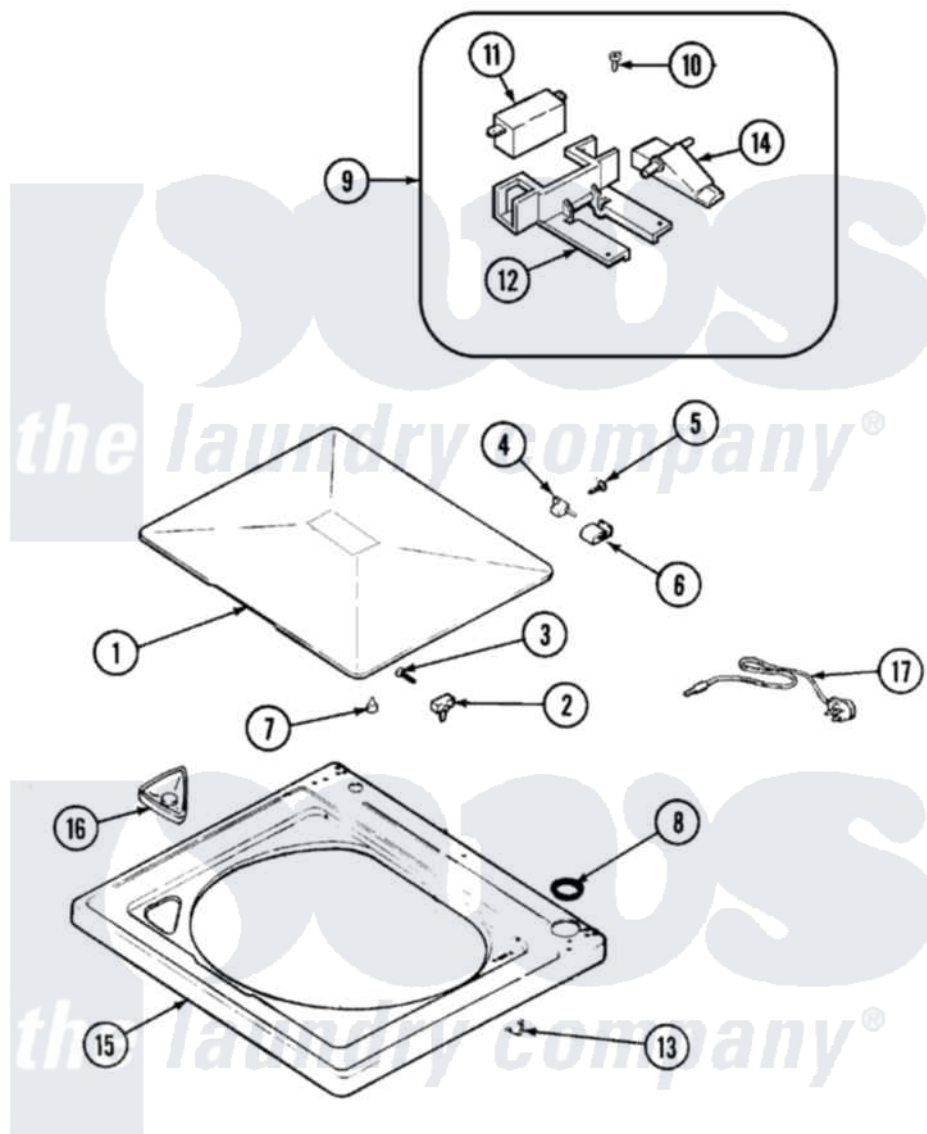

Maytag LAT2000AAE 04 - TOP

Maytag [Residential Maytag LAT2000AAE Washer Parts](#) Parts Diagram 04 - TOP
 Click on the part number to view part

Item	Original Part Number	Replaced By	Status	Part Description
1	35-2026			Lid
2	43-0057			Actuator, Door Switch
3	25-7438			Screw
4	35-2045			Pin, Hinge
5	25-7893			Screw
6	35-2044			Hinge, Lid
7	35-0581			Bumper, Door
8	35-2063			Bushing, Insulator
9	21001137	12001187		Kit, Lid Switch Assembly
10	21001136	3400872		Screw, 8-18 X 3/8
11	21001148	12001187		Kit, Lid Switch Assembly
12	21001135			Housing, Lid Switch
13	25-7878			Clip
14	21001134			Lever, Lid Switch
15	35-2739			Top, Cabinet
16	21001167			Dispenser, Bleach