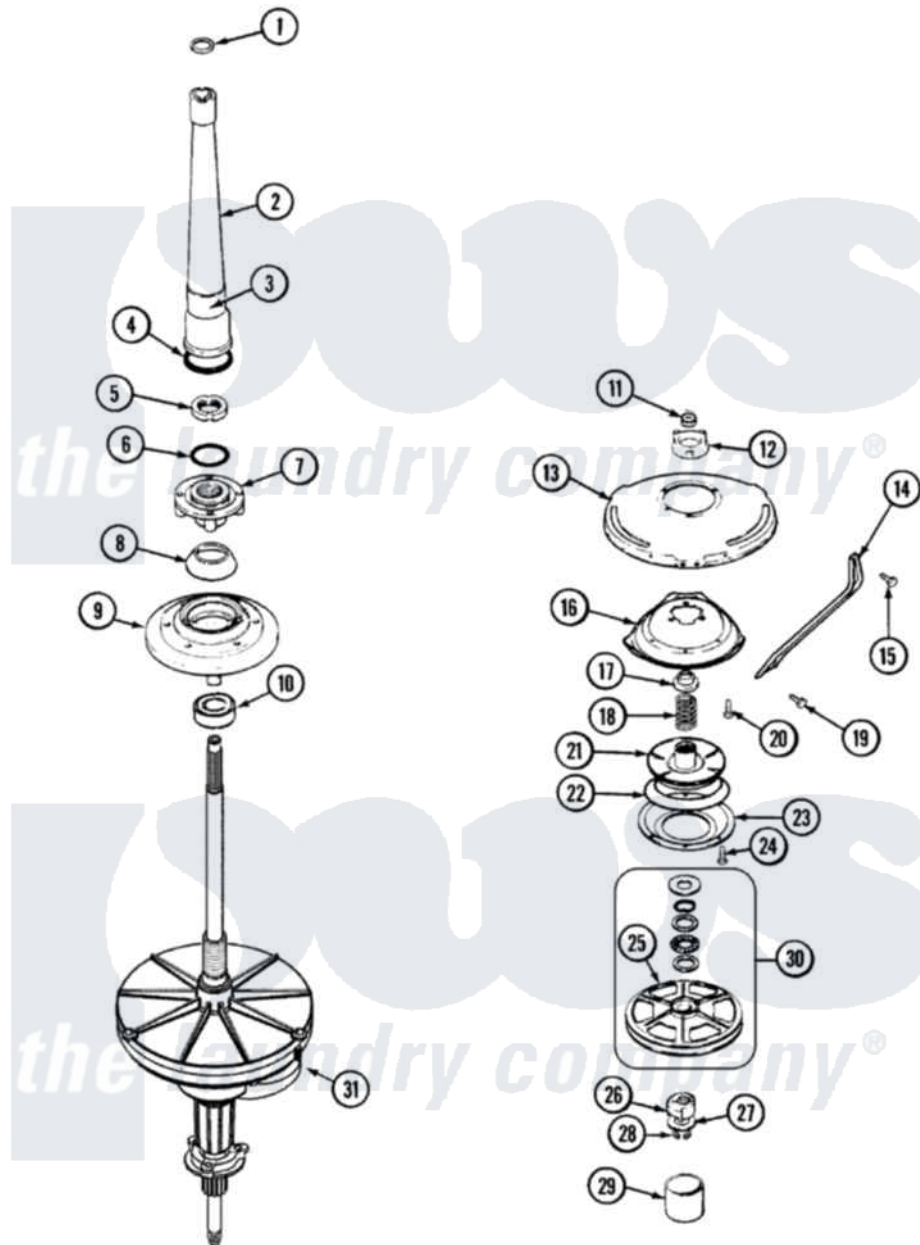

# Maytag LAT2000AAE 05 - TRANSMISSION, DUAL DRIVE

Maytag [Residential Maytag LAT2000AAE Washer Parts](#) Parts Diagram 05 - TRANSMISSION, DUAL DRIVE  
 Click on the part number to view part

Item	Original Part Number	Replaced By	Status	Part Description
1	<a href="#">25-7941</a>			"O" Ring, Agtr Drive Shaft
2	35-2792	<a href="#">21001401</a>		Center Pos
3	<a href="#">33-6790</a>			Bearing, Agitator
"	35-2983		Not Available	CENTERPOST ASSY.
4	<a href="#">35-2906</a>			Seal, Centerpost Bottom
5	<a href="#">35-2791</a>			Nut, Spin Tube
6	<a href="#">25-7938</a>			"O" Ring, Basket Drive Hub
7	35-3647	<a href="#">W10219156</a>		Tub Seal
8	<a href="#">35-2974</a>			Tub Seal/Hub Assembly
9	35-2716	<a href="#">12001561</a>		Bearing And Seal Housing Assembly
10	35-2972	<a href="#">12001561</a>		Bearing And Seal Housing Assembly
"	<a href="#">35-2205</a>			Bearing, Spin
"	<a href="#">12001561</a>			Bearing And Seal Housing Assembly
11	35-2010	<a href="#">207843</a>		Lip Seal Repair Kit