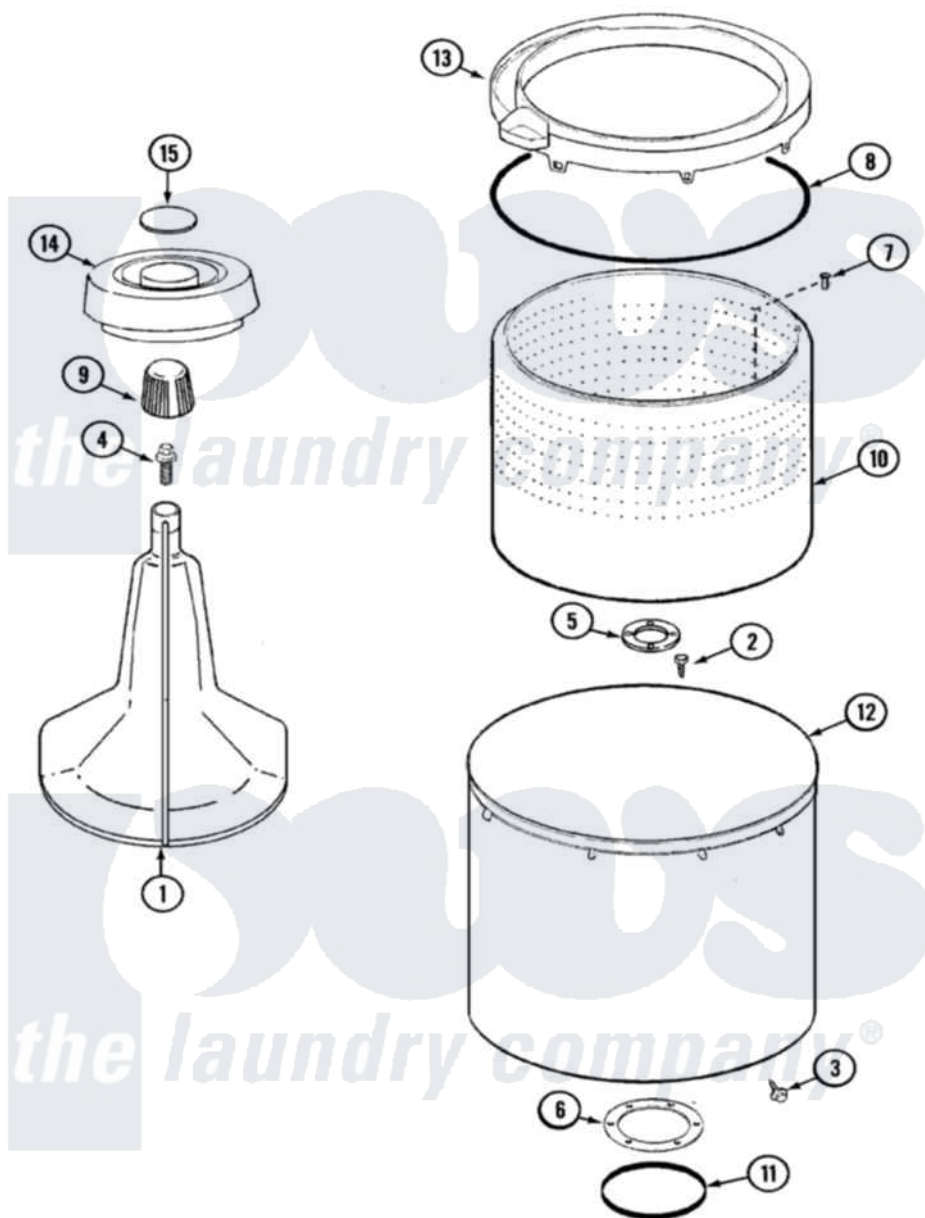

# Maytag LAT2000AAE 06 - TUB

Maytag [Residential Maytag LAT2000AAE Washer Parts](#) Parts Diagram 06 - TUB  
 Click on the part number to view part

Item	Original Part Number	Replaced By	Status	Part Description
1	<a href="#">35-3580</a>			Agitator
2	25-7947	<a href="#">21001063</a>		Screw, Shoulder
3	25-7953	<a href="#">22002933</a>		Screw
4	25-7948	<a href="#">W10309247</a>		Screw
5	<a href="#">35-3685</a>			Gasket, Basket To Centerpost
6	<a href="#">35-3686</a>			Gasket, Tub To Housing
7	25-7965	<a href="#">3400504</a>		Screw
8	<a href="#">35-2328</a>			Seal, Tub Top
9	<a href="#">35-2733</a>			Cap, Agitator
10	35-3687		Not Available	BASKET, SPIN
11	<a href="#">35-2978</a>			Seal, Tub/Housing
12	<a href="#">35-3700</a>			Tub Assembly
13	35-3578		Not Available	TOP, TUB
14	<a href="#">35-2550</a>			Dispenser, Rinse
15	21001269		Not Available	INSERT, RINSE DISPENSER