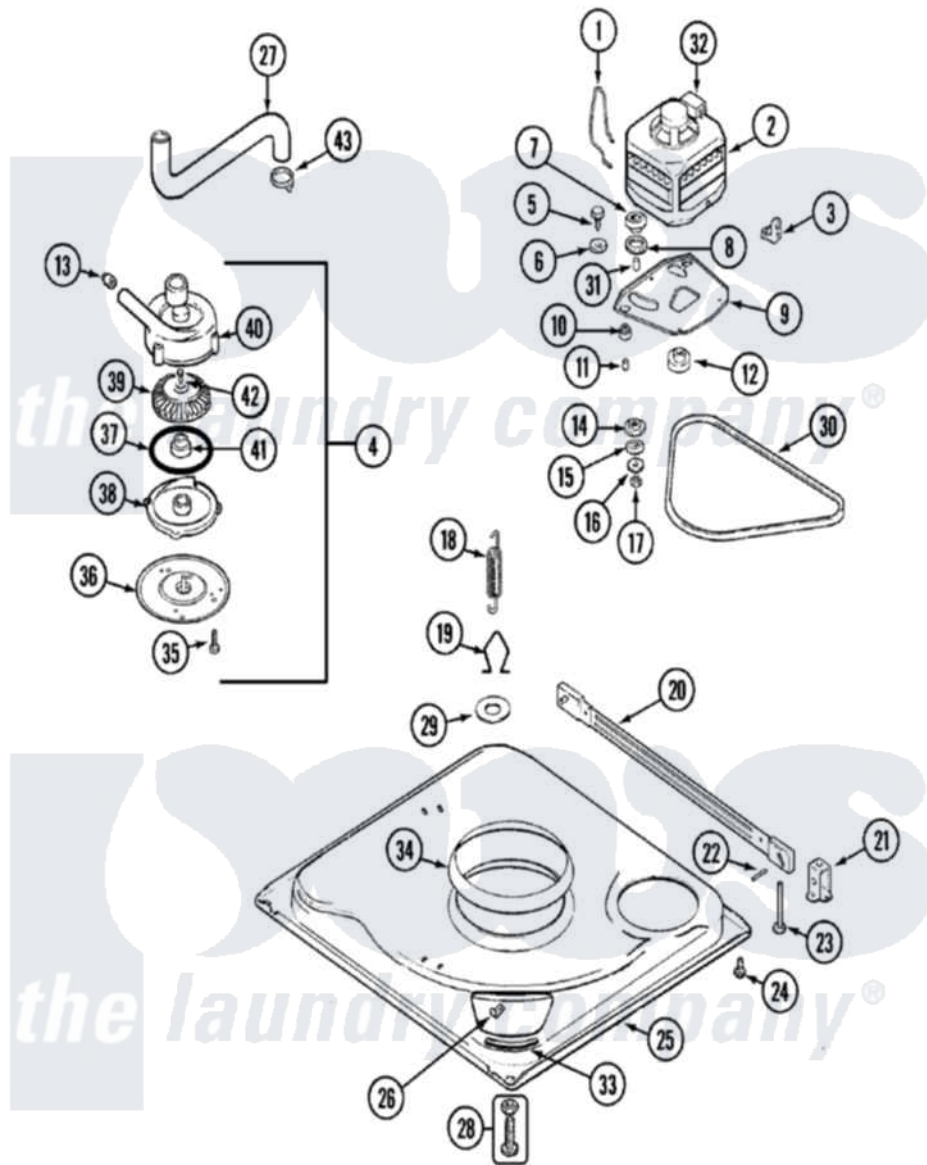

Maytag LAT2000AKE 01 - BASE

Maytag [Residential Maytag LAT2000AKE Washer Parts](#) Parts Diagram 01 - BASE
 Click on the part number to view part

Item	Original Part Number	Replaced By	Status	Part Description
1	21001110	22004376		Spring, Motor Pivot
2	21001231	LA-2003		Motor Replacement Kit
3	21001109	21001486		Foot Slide, Isolator
4	35-3834	35-6465		Pump Assem
5	25-7833	21001977		Screw
6	25-7834			Washer, Motor/Base Screw
7	33-9946			Isolator, Motor
8	35-3570			Washer, Motor Pivot
9	21001111	21001783		Plate And Screw Assembly
10	35-3646			Isolator, Motor Plate
11	25-7831			Spacer, Mounting
12	25-7117			Set Screw
"	33-1171	21001833		Pulley, Motor
13	35-2344			Restrictor, Flow
14	35-3571			Slide, Motor Pivot
15	33-9967			Washer, Motor Isolator

16	25-7047		Washer, Flat
17	25-7325	Y707702	Locknut
18	21001165		Spring, Suspension
"	21001138	22002922	Tool, Spring Removal
19	21001166		Hook, Suspension Spring
20	35-2049	21001881	Bar, Stabilizer
21	35-2046		Bracket, Stabilizer
22	35-2052		Pin, Stabilizer
23	35-3020	22004469	Leg And Foot Self Stabalizing
24	31001041	308685	Side Trim)
25	21001169	12002701	Base Kit
26	25-7845		Speednut, Motor
27	35-3584	21001915	Hose, Tub To Pump
28	35-3507	25001119	Foot And Pad Assembly
29	Y25-7951		Washer, Suspension Hook
30	35-2279		Belt, Drive
31	25-7830		Spacer
32	33-9765		Switch, Motor
33	35-2065		Pad, Motor Plate
34	21001161	21002026	Snubber
35	25-7419		Not Available
			SCREW
36	33-6035		Not Available
			PLATE & PULLEY ASSY.
37	33-6032		Gasket
38	35-2058		Base, Pump
39	35-2057	35-6465	Pump Assem
40	35-2056		Not Available
			HOUSING, PUMP
41	35-0707		Seal, Seat And "O" Ring
42	25-7828	489483	Screw 10-32 X 1/2
43	25-6068	285655	Clamp, Hose