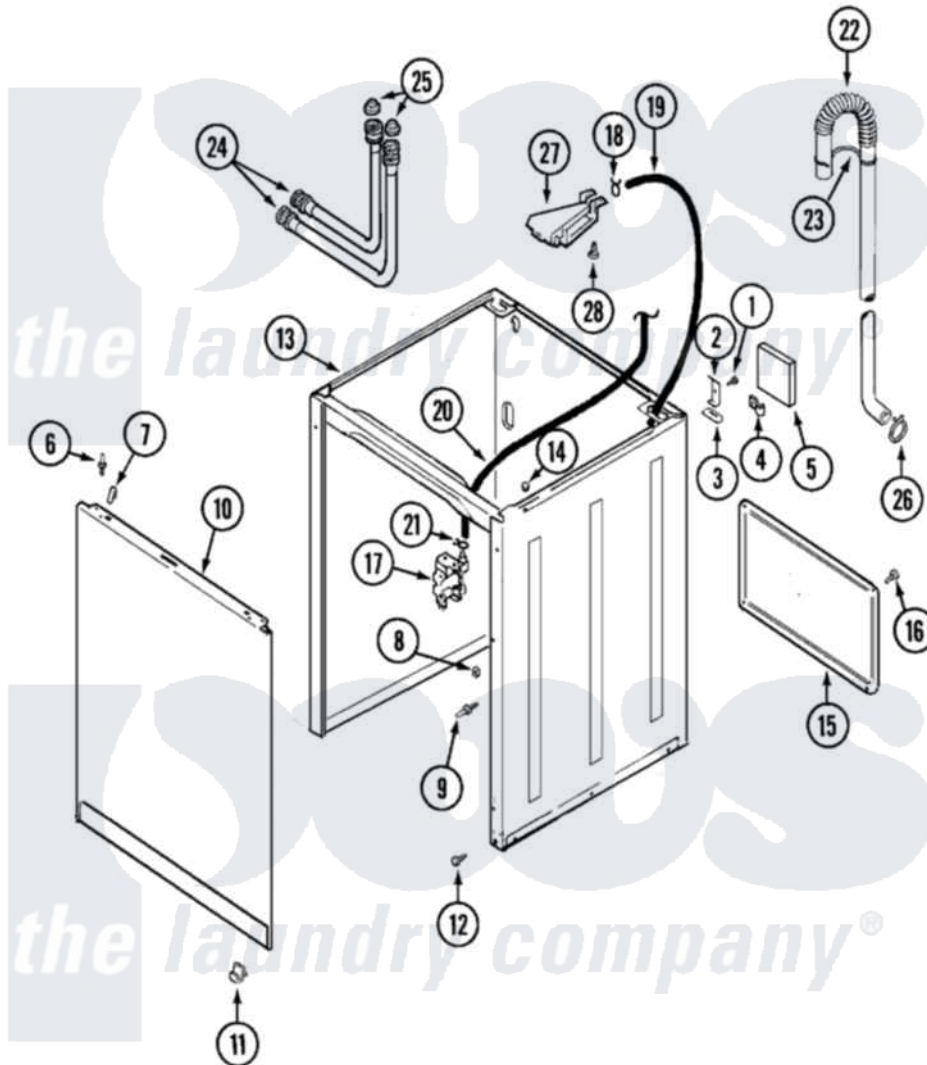

Maytag LAT2000AKE 02 - CABINET

Maytag [Residential Maytag LAT2000AKE Washer Parts](#) Parts Diagram 02 - CABINET
 Click on the part number to view part

Item	Original Part Number	Replaced By	Status	Part Description
1	25-7893			Screw
2	35-2846			Hinge, Cabinet Top
3	35-4128			Pad, Hinge
4	25-7027	16515		Clip
5	35-0706		Not Available	PAD, FOAM
6	53-0643			Pin, Locator
7	25-7220			Clip, Cabinet Top
8	25-0224	3400029		Nut, Adapter Plate
9	53-0200			Sleeve, Locator Pin
"	53-0643			Pin, Locator
10	35-2084			Panel, Front
"	21001281			Damper, Sound Pad
11	53-0120			Clip, Front Panel
"	25-7732	681414		Screw, 10AB X 1/2
12	35-4129			Bumper, Cabinet
13	35-2106	21001871		Cabinet

14	33-2653		Bumper, Cabinet
15	35-2108	21001871	Cabinet
16	25-7732	681414	Screw, 10AB X 1/2
17	35-2375		Valve, Water Mixing-230V
18	25-7867	596669	Clamp, Manifold
19	35-2378	12002749	Hose, Flume Kit
20	21001060	21001748	Hose, Pressure Switch
21	25-7796	596669	Clamp, Manifold
22	35-3538	21001872	Hose, Drain
23	33-9537	22003814	Retainer, Drain Hose
24	35-3400		Inlet Hose Assembly
"	35-3401		Inlet Hose Assembly
25	33-4264N		Strainer And Washer Kit
26	25-7080	285655	Clamp, Hose
27	35-2051	21001760	Flume Assembly / Water Diverter
28	25-3092	90767	Screw, 8A X 3/8 HeX Washer Head Tapping