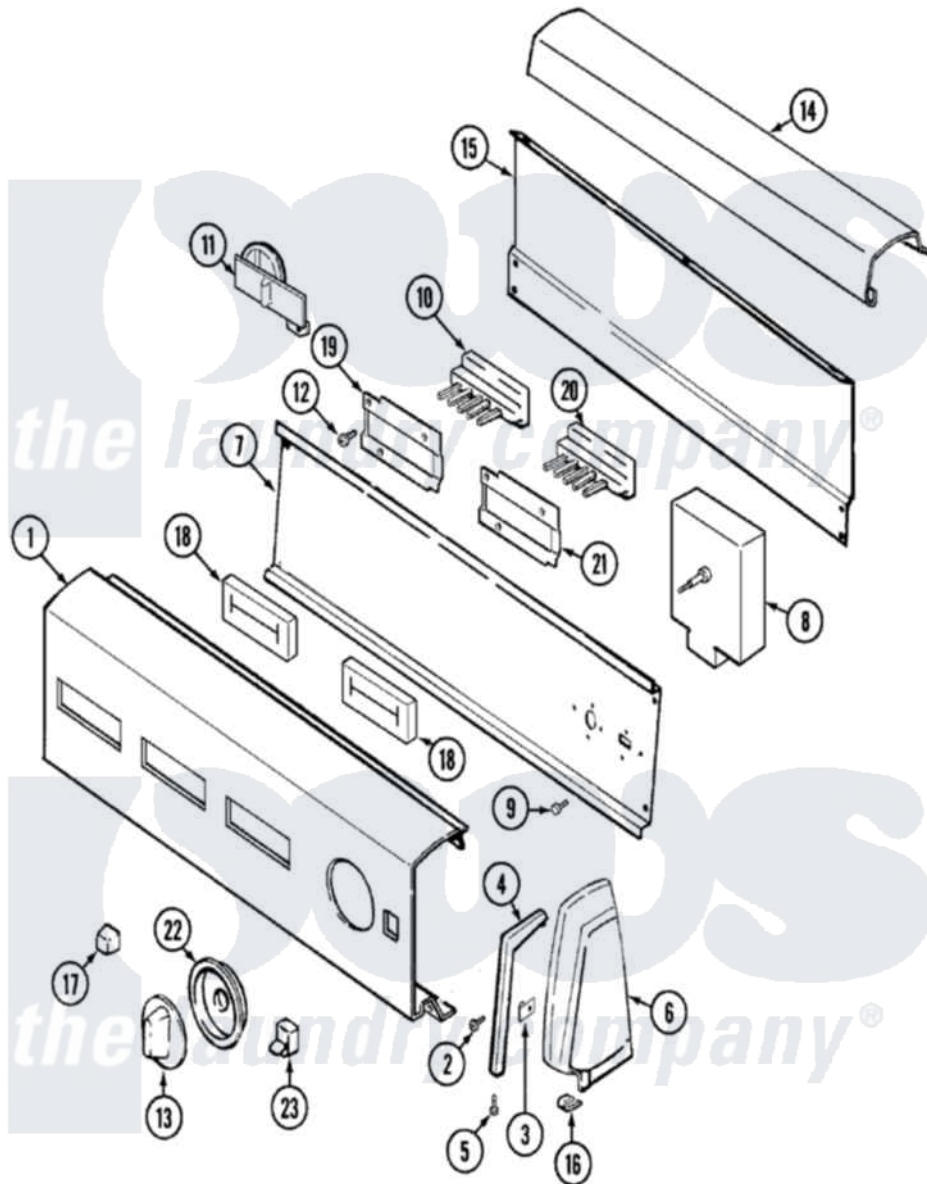

Maytag LAT2000AKE 03 - CONTROL PANEL

Maytag [Residential Maytag LAT2000AKE Washer Parts](#) Parts Diagram 03 - CONTROL PANEL
 Click on the part number to view part

Item	Original Part Number	Replaced By	Status	Part Description
1	21001426		Not Available	PANEL, CONTROL (WHT)
2	25-7649	910187		Screw
3	25-7702			Speedclip, End Cap To Control Panel
4	21001245			Trim, Endcap
"	21001246		Not Available	TRIM, ENDCAP (LT) (WHT)
5	25-7760			Screw
6	35-2669		Not Available	CAP, END (LT)(WHT)
"	35-2668	21001453		Cap- End
7	21001266		Not Available	SHIELD, CONTROL
"	31001193			Pad, Shield
8	21001349			Timer, Export
9	31001029	3400094		Screw, 10-32 X 3/8
10	35-3862			Switch, 4 Pushbutton
11	21001286		Not Available	BRACKET, SWITCH
"	21001257			Switch, Water Level
12	25-7712		Not Available	SCREW

13	21001251		Not Available	KNOB, TIMER (WHT)
14	21001423		Not Available	COVER, CONTROL PANEL (WHT)
15	25-3457			Screw, Sems
"	25-3092	90767		Screw, 8A X 3/8 HeX Washer Head Tapping
"	35-2688	21001460		Shield, Rear
16	25-7851			Speedclip, End Cap To Top
17	35-3191			Pushbutton
18	35-3515		Not Available	PAD, SWITCH
19	33-6621		Not Available	BRACKET, SWITCH
"	25-3092	90767		Screw, 8A X 3/8 HeX Washer Head Tapping
20	21001259			Switch, Pushbutton
21	33-8186		Not Available	BRACKET
22	21001249		Not Available	SKIRT, TIMER (WHT)
23	35-3898	21001813		Switch, Rocker
24	21001443		Not Available	MANUAL, USE & CARE
"	21001369		Not Available	INSTRUCTION, INSTALLATION
"	16000326			Guide, Quick Ref - Jenn-Air
25	W10124350		Not Available	NOT REQUIRED PART OR SEE NOTE NO WIRE HARNESS INFORMATION AVAILABLE