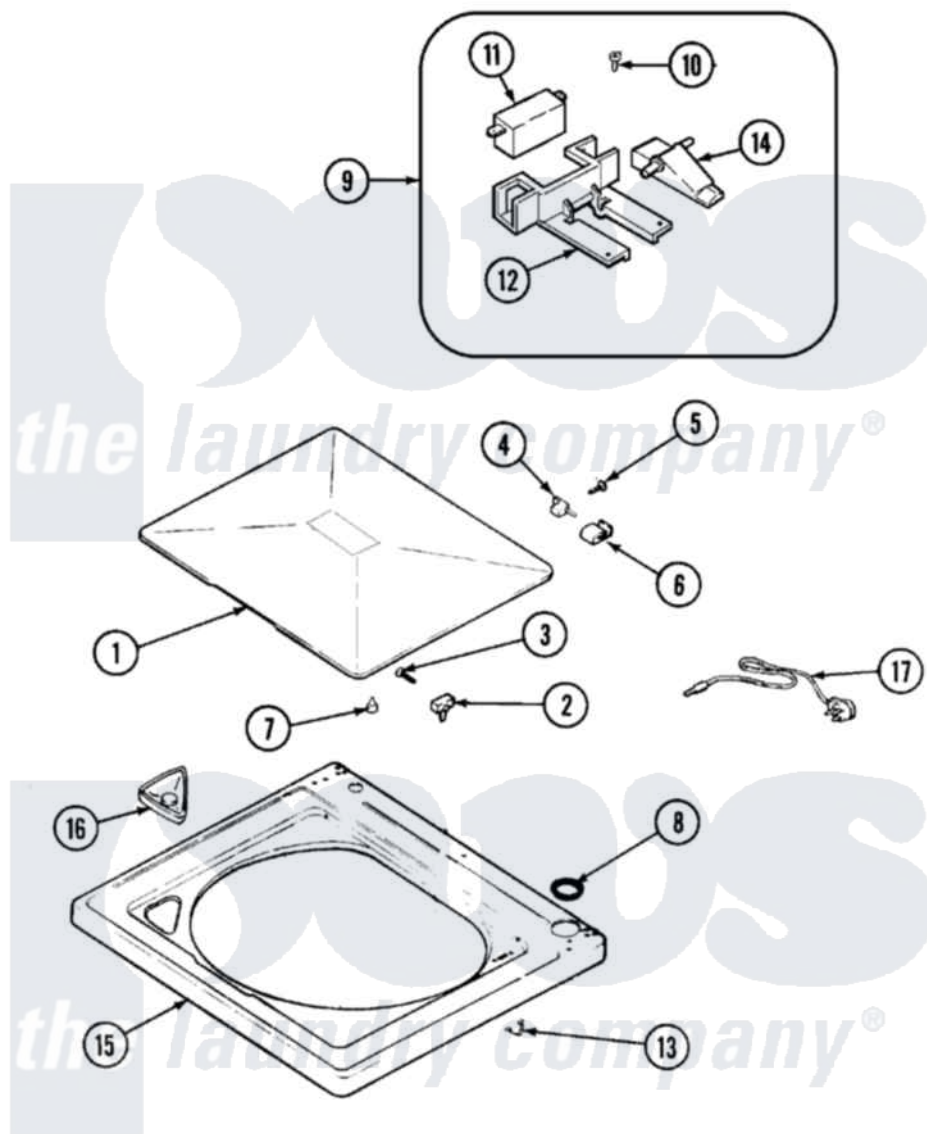

Maytag LAT2000AKE 04 - TOP

Maytag [Residential Maytag LAT2000AKE Washer Parts](#) Parts Diagram 04 - TOP
 Click on the part number to view part

Item	Original Part Number	Replaced By	Status	Part Description
1	35-2026			Lid
2	43-0057			Actuator, Door Switch
3	25-7438			Screw
4	35-2045			Pin, Hinge
5	25-7893			Screw
6	35-2044			Hinge, Lid
7	35-0581			Bumper, Door
8	35-2063			Bushing, Insulator
9	21001137	12001187		Kit, Lid Switch Assembly
10	21001136	3400872		Screw, 8-18 X 3/8
11	21001148	12001187		Kit, Lid Switch Assembly
12	21001135			Housing, Lid Switch
13	25-7878			Clip
14	21001134			Lever, Lid Switch
15	35-2739			Top, Cabinet
16	21001167			Dispenser, Bleach