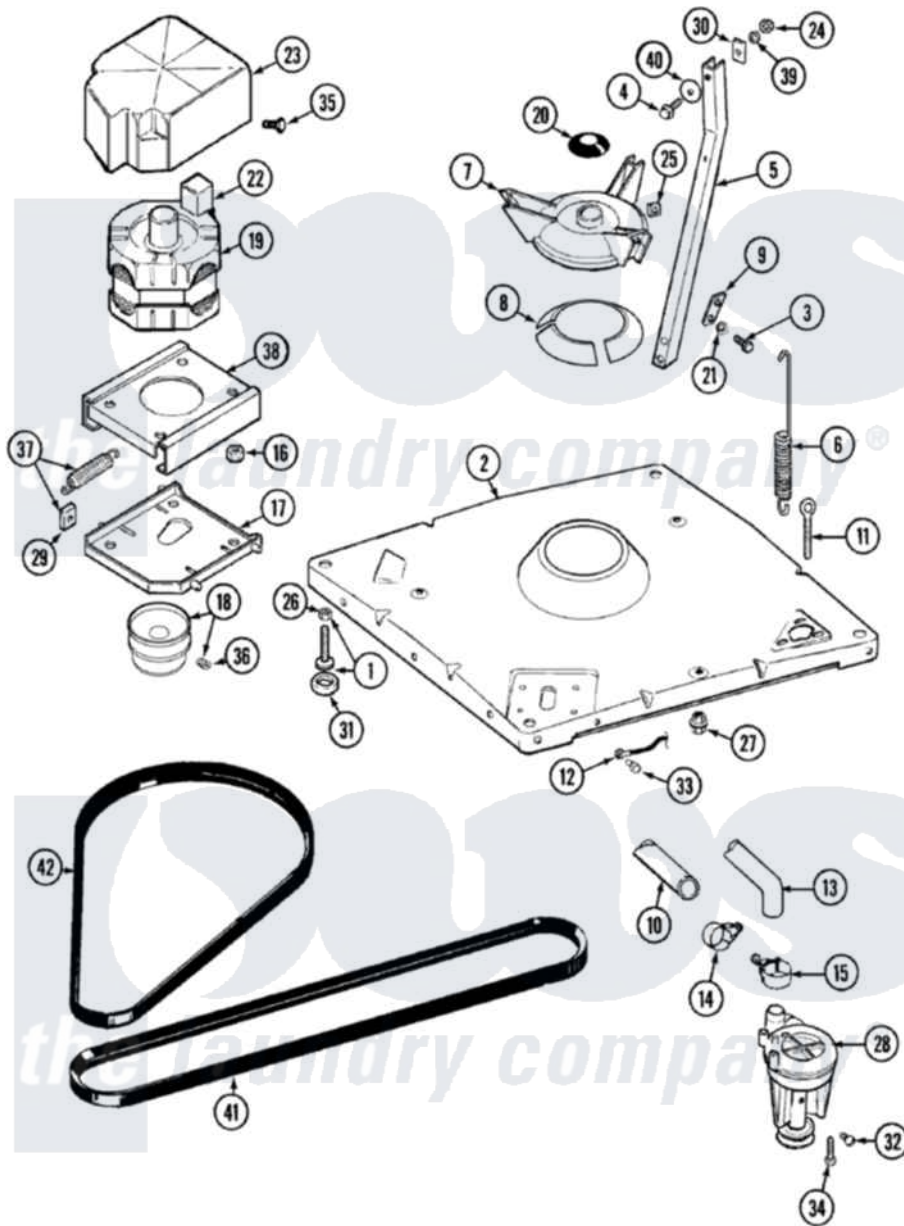

Maytag LAT2200AAE 01 - BASE

Maytag Residential Maytag LAT2200AAE Washer Parts Parts Diagram 01 - BASE
 Click on the part number to view part

Item	Original Part Number	Replaced By	Status	Part Description
1	Y302699	22003428		Leg, Adjustable
2	22001172	22002150		Base
3	Y015627			Screw- Hex
4	205254	W10175938		Bolt
"	200744	W10175939		Bolt
5	213053			Brace, Tub Part Not Used
6	22001300			Spring, Centering
7	203725			Damper W/Bolt And Clip
8	203956			Damper Pad Kit
9	213073			Washer, Double Brace
10	22001816			Hose, Drain
11	216416			Bolt, Eye/Centering Spring
12	901220			Ground Wire
13	213045			Hose, Outer Tub Part Not Used
14	22001820	285655		Clamp, Hose
15	22001640	285655		Clamp, Hose

16	Y311426	3400029	Nut, Adapter Plate
17	22001301		Mount, Motor Lower-Assembly
18	200816	6-2008160	Pulley- MO
19	201807	12002353	Motor-Drve
20	22001586		Deflector, Water
21	911852	486009	Lockwasher
22	205132	Not Available	SWITCH, MOTOR EXTERNAL START No.201664-14,205463- 4 & 201800-4
"	206505	Not Available	PROD. No.201664-15, & No.205463-3.
23	215098		Shield, Motor
24	Y052734		Nut, Carrage Bolts And Bracket
25	Y052785		Nut, Brace To Damper
26	210385		Lock Nut For Adjustable Leg
27	211949		Nut, Adjustment Eyebolt
28	202203	6-2022030	Pump As Pa
29	204998	205000	Roller And Spring Kit 4+Spr
30	212979	Not Available	WASHER, TUB BRACE
31	210684		Foot, Adjustable Leg
32	211880		Screw, HeX Head No.10 X 1/2 Inc
33	Y705026	3370225	Screw
34	211880		Screw, HeX Head No.10 X 1/2 Inc
35	213121	3400111	Screw, 12-14 X 5/8
36	Y053241		Set Screw, Motor Pulley
37	205000		Roller And Spring Kit 4+Spr
38	214956		Motor Mount Assembly
39	Y054867		Washer, Lock
40	211100		Washer, Outer Tub
41	211124		Part Not Used
42	211125		V Belt, DriVe Pulley