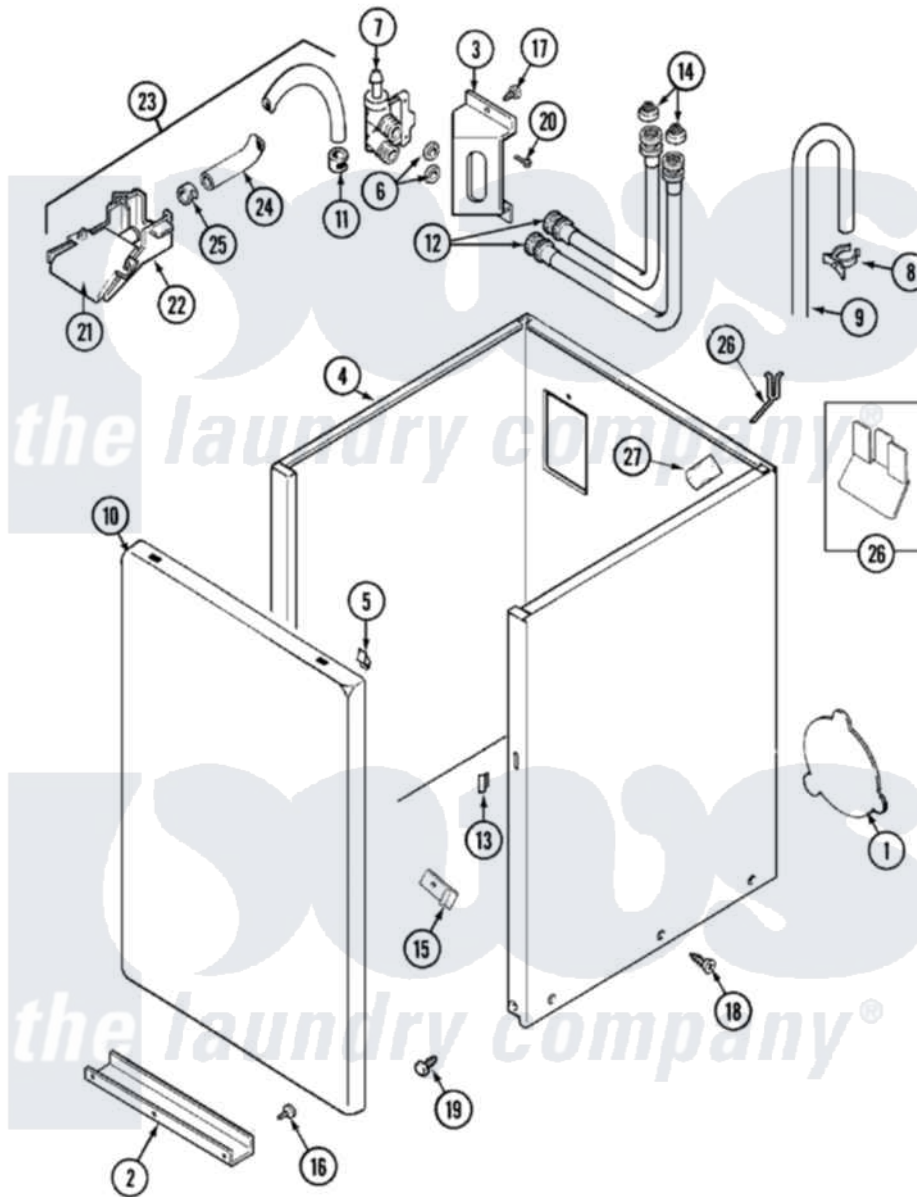

Maytag LAT2200AAE 02 - CABINET

Maytag [Residential Maytag LAT2200AAE Washer Parts](#) Parts Diagram 02 - CABINET
 Click on the part number to view part

| Item | Original Part Number | Replaced By | Status | Part Description |
|------|--------------------------|--------------------------|--------|---|
| 1 | 22001683 | 22002924 | | Plate, Access |
| " | 211294 | 90767 | | Screw, 8A X 3/8 HeX Washer Head Tapping |
| 2 | 213846 | | | Guard, Belt |
| 5 | 22001650 | | | Fastener, Spring |
| 6 | Y013783 | | | Washer, Inlet Hose |
| 7 | 214337 | 96160 | | Screen |
| " | 22002360 | | | Valve, Water |
| 8 | 22001815 | 22002765 | | Clip, Hose |
| 9 | 22001816 | | | Hose, Drain |
| 10 | 22001817 | | | Sheet, Sound Damper |
| 11 | 216169 | 596669 | | Clamp, Manifold |
| 12 | 202860 | | | Inlet Hose Assembly |
| 13 | 214376 | 22002331 | | Spacer, Front Panel |
| 14 | 200961 | 12001413 | | Strainer And Washer Kit |
| 15 | 22001995 | | | Screw Note: Screw, Tumbler Front And Shroud |

| | | | |
|----|--------------------------|--------------------------|---|
| " | 22002376 | | Clip |
| 16 | 211294 | 90767 | Screw, 8A X 3/8 HeX Washer Head Tapping |
| 17 | 22002372 | | Screw |
| 18 | 213007 | | Xfor Cabinet See Cabinet, Back |
| 19 | 22002378 | 27001200 | Screw |
| 20 | Y313561 | | Screw---NA |
| 21 | 22001187 | | Injector |
| 22 | 22001186 | | Injector |
| 23 | 22001304 | | Water Injector Assembly |
| 24 | 22001190 | | Hose, Injector |
| 25 | 216169 | 596669 | Clamp, Manifold |
| 26 | 22001972 | | Clip, Cabinet |
| " | 22003298 | | Retainer, Wire |
| 27 | 22002377 | | Clip, Retainer |