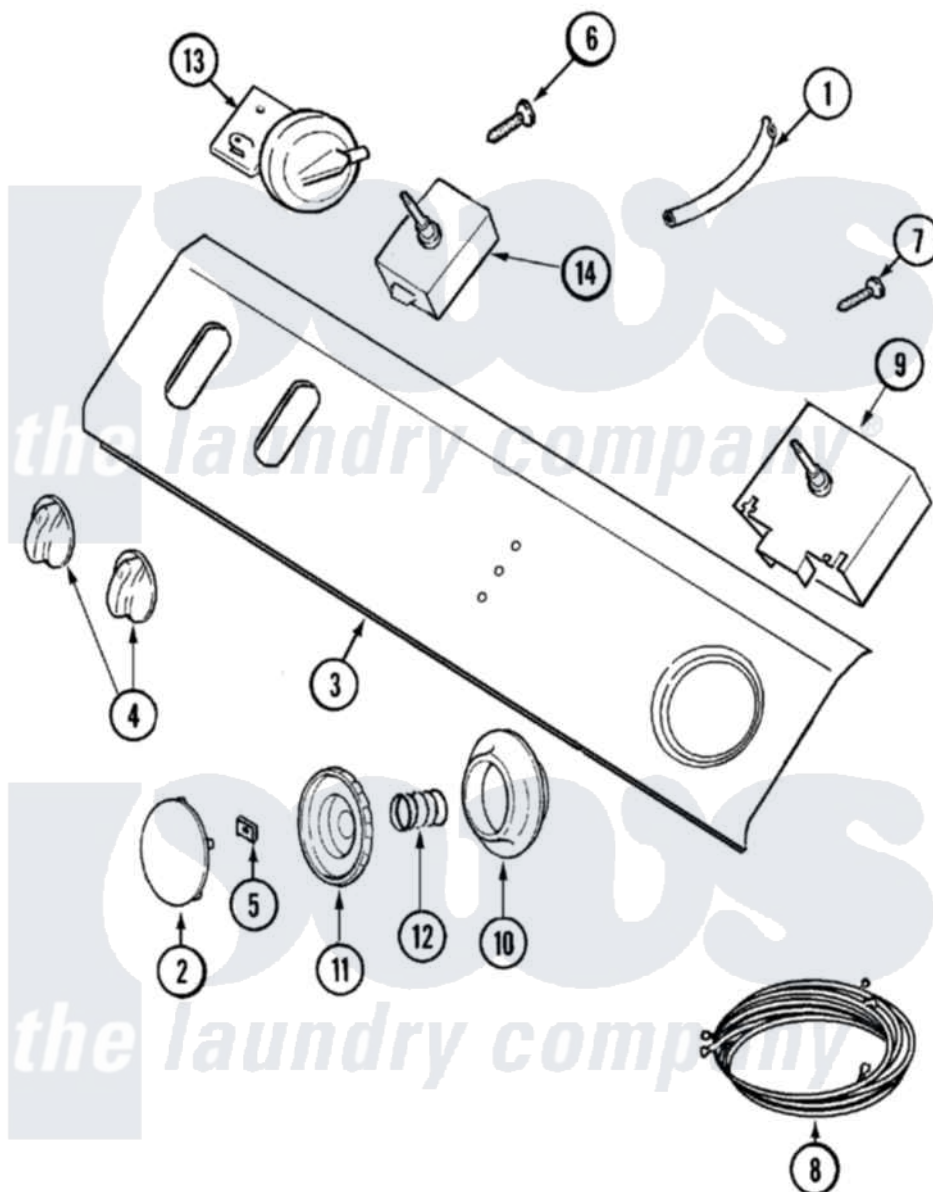

Maytag LAT2200AAE 04 - CONTROL PANEL

Maytag [Residential Maytag LAT2200AAE Washer Parts](#) Parts Diagram 04 - CONTROL PANEL
 Click on the part number to view part

| Item | Original Part Number | Replaced By | Status | Part Description |
|------|--------------------------|--------------------------|---------------|--------------------------------|
| 1 | 22001036 | 22001619 | | Tube, Water Level Switch |
| 5 | 211605 | | | Bezel, Timer Dial |
| 6 | 22001662 | 8534058 | | Screw |
| 7 | 22001661 | 3400094 | | Screw, 10-32 X 3/8 |
| 8 | 22002395 | | | Harness, Main Wire |
| 9 | 22002200 | 22003361 | | Timer |
| 12 | 211065 | | | Spring, Index Wheel |
| 13 | 22001775 | | | 4 Level Rotary Pressure Switch |
| 14 | 22001655 | | | Switch, Water Temp. |
| 15 | 22003210 | | Not Available | MANUAL, USE & CARE |