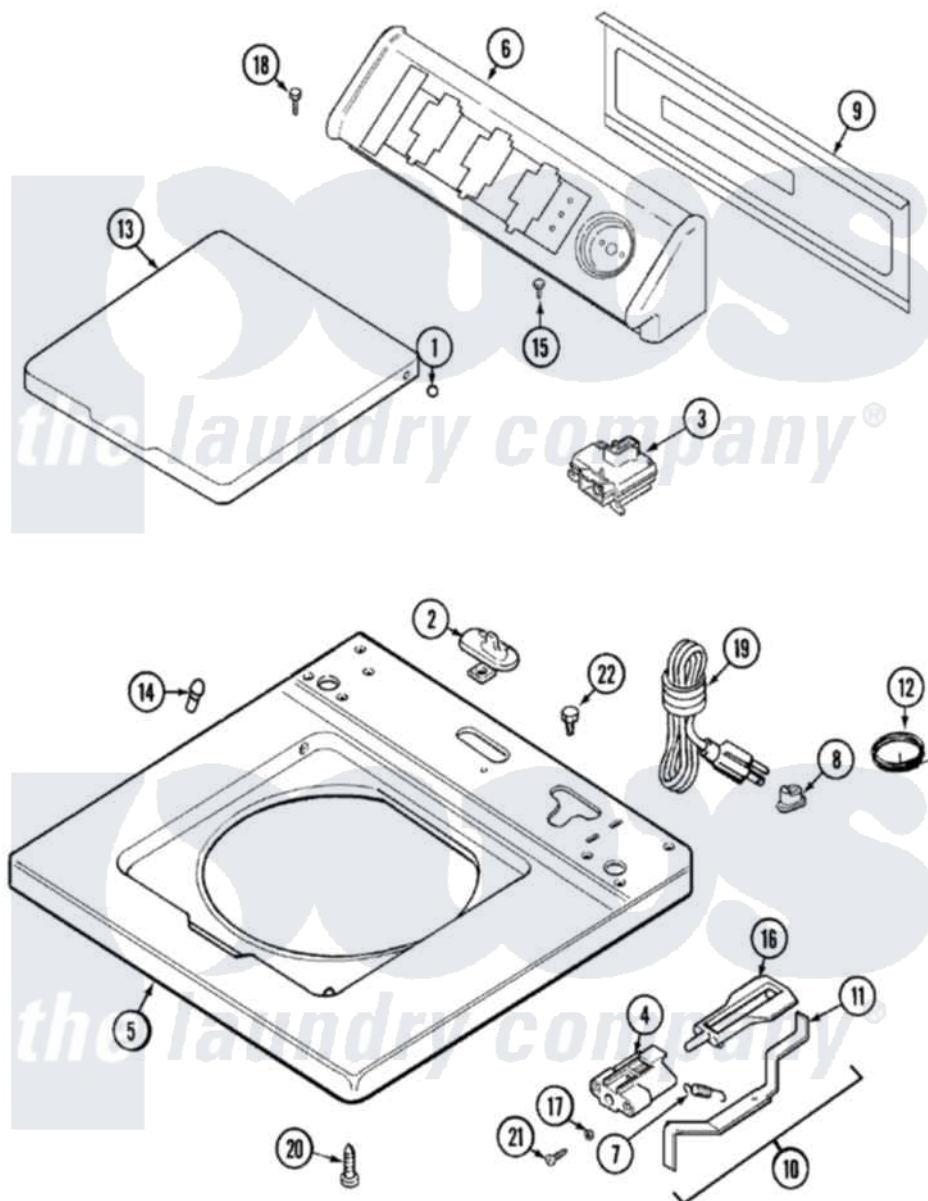

Maytag LAT2200AAE 05 - TOP (LAT2200AAE)

Maytag Residential Maytag LAT2200AAE Washer Parts Parts Diagram 05 - TOP (LAT2200AAE)
 Click on the part number to view part

Item	Original Part Number	Replaced By	Status	Part Description
1	211726			Hinge, Ball Lid
2	22001298			Cap, Top Cover
"	207159	489355		Screw, 8 X 1/2
3	22001967	12001908		Switch-Lid
4	22002135			Bracket, Unbalance
5	22002137			Cover Assembly, Top
6	22001670			Console
7	213720			Spring, Lid Switch
8	211881			Grommet, Cord Part Not Used-Gas Models Only
9	22001662	8534058		Screw
"	22001814			Back Panel, Console
"	216423	3370225		Screw
10	22001969			Unbalance Lever Assembly
11	22001968			Lever, Unbalance
12	22001654			Wire, Ground
"	Y705026	3370225		Screw

13	22001674	22001893	Lid
14	212716		Bumper, Lid
15	216423	3370225	Screw
16	216255		Plunger, Lid Switch
17	211500		Washer, Bracket To Top Cover
18	216423	3370225	Screw
19	208194	22003062	Cord, Power
20	22001402	214354	Screw, Top Cover To Cabnt.
21	207159	489355	Screw, 8 X 1/2
"	22001600	25-7809	Screw, No.6-20 1/2 Flthd Torx
22	Y705026	3370225	Screw