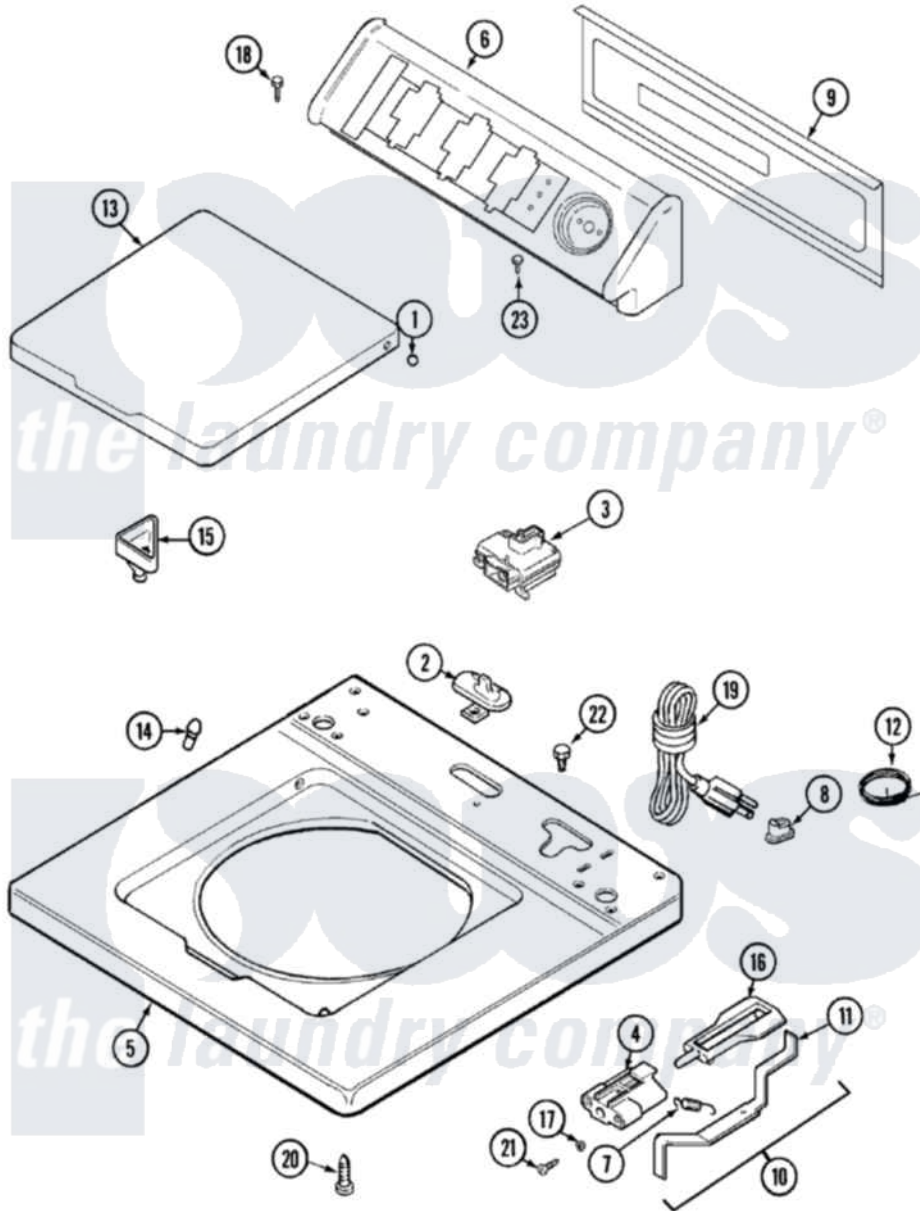

# Maytag LAT2200AAE 06 - TOP (LAT2300AAE)

Maytag Residential Maytag LAT2200AAE Washer Parts Parts Diagram 06 - TOP (LAT2300AAE)  
 Click on the part number to view part

Item	Original Part Number	Replaced By	Status	Part Description
2	<a href="#">22001298</a>			Cap, Top Cover
"	207159	<a href="#">489355</a>		Screw, 8 X 1/2
3	22001967	<a href="#">12001908</a>		Switch-Lid
4	<a href="#">22002135</a>			Bracket, Unbalance
5	22001781	<a href="#">22002145</a>		Cover Assembly, Top
6	<a href="#">22001670</a>			Console
7	<a href="#">213720</a>			Spring, Lid Switch
8	<a href="#">211881</a>			Grommet, Cord Part Not Used-Gas Models Only
9	216423	<a href="#">3370225</a>		Screw
"	22001662	<a href="#">8534058</a>		Screw
"	<a href="#">22001814</a>			Back Panel, Console
10	<a href="#">22001969</a>			Unbalance Lever Assembly
11	<a href="#">22001968</a>			Lever, Unbalance
12	<a href="#">22001654</a>			Wire, Ground
"	Y705026	<a href="#">3370225</a>		Screw
13	22001674	<a href="#">22001893</a>		Lid

14	<a href="#">212716</a>	Bumper, Lid
15	<a href="#">22001006</a>	Cup, Bleach
16	<a href="#">216255</a>	Plunger, Lid Switch
17	<a href="#">211500</a>	Washer, Bracket To Top Cover
18	216423	<a href="#">3370225</a> Screw
19	22003027	<a href="#">22003062</a> Cord, Power
20	22001402	<a href="#">214354</a> Screw, Top Cover To Cabnt.
21	22001600	<a href="#">25-7809</a> Screw, No.6-20 1/2 Flthd Torx
22	Y705026	<a href="#">3370225</a> Screw
23	216423	<a href="#">3370225</a> Screw