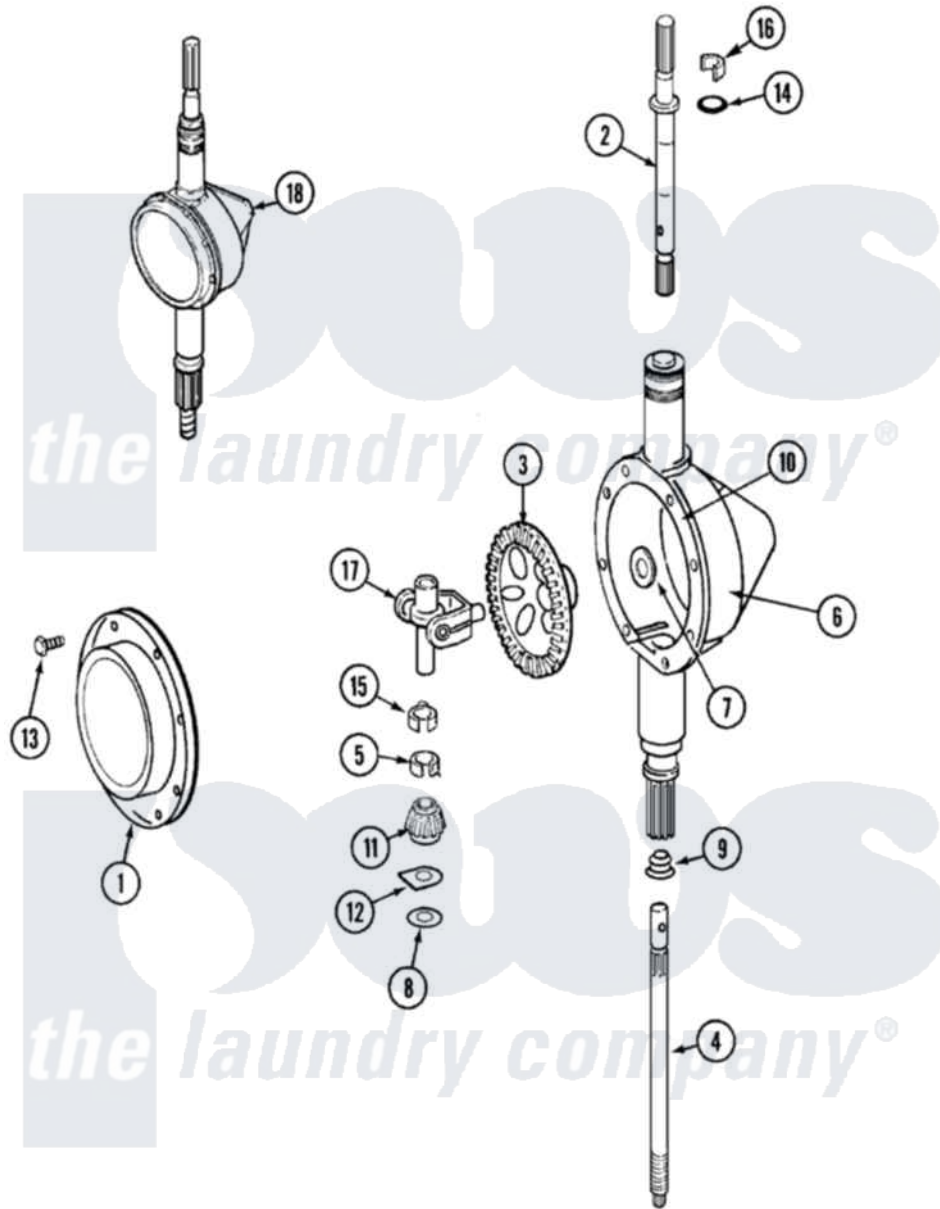

# Maytag LAT2200AAE 07 - TRANSMISSION

Maytag Residential Maytag LAT2200AAE Washer Parts Parts Diagram 07 - TRANSMISSION  
 Click on the part number to view part

Item	Original Part Number	Replaced By	Status	Part Description
1	<a href="#">206628</a>			Cover, Transmission
2	22002415	<a href="#">6-2168983</a>		Shaft- Agi
3	206713	<a href="#">6-2067130</a>		Gear- Beve
4	<a href="#">12001450</a>			Ctr Shaft W/Collar Andkeeper- Dp
5	<a href="#">22002353</a>			Collar, Center Shaft
6	22002416	<a href="#">6-2300100</a>		Assembly-
7	<a href="#">215394</a>			Washer, Bevel Gear
8	211483	<a href="#">6-2114830</a>		Washer- SP
9	206602	<a href="#">207843</a>		Lip Seal Repair Kit
10	Y058700	<a href="#">675652</a>		Adhesive
11	215401	<a href="#">W10221114</a>		Pinion
12	<a href="#">215395</a>			Plate, Clutch
13	215417		Not Available	SCREW, TRANSMISSION COVER
14	<a href="#">22002417</a>			O-Ring AgitatOr Shaft
15	<a href="#">22002341</a>			Collar, Lower Plastic Keeper

16	<a href="#">22002340</a>		Collar, Agitator Shaft
17	206685	<a href="#">6-2066850</a>	Yoke
18	22002126	<a href="#">6-2097750</a>	Trans Dee