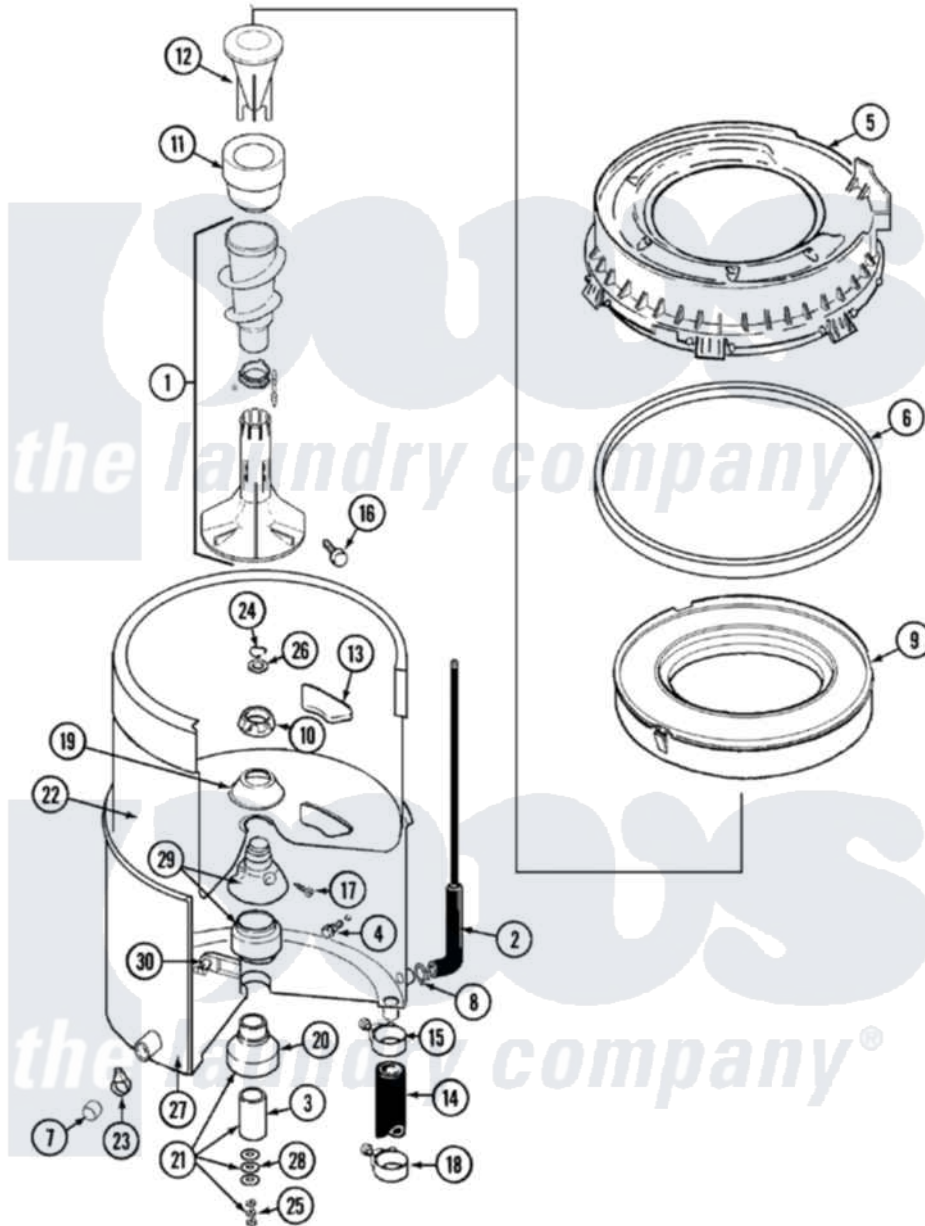

Maytag LAT2200AAE 08 - TUB (LAT2200AAE)

Maytag Residential Maytag LAT2200AAE Washer Parts Parts Diagram 08 - TUB (LAT2200AAE)
 Click on the part number to view part

Item	Original Part Number	Replaced By	Status	Part Description
1	22003436	22001821		Agitator Auger And Base Assembly
2	22001036	22001619		Tube, Water Level Switch
3	211130			Bearing Liner, Tub Bearing
4	205254	W10175938		Bolt
"	200744	W10175939		Bolt
5	22001299			Tub Cover And Gasket Assembly
6	Y22001201	22001007		Gasket, Cover To Tub
7	214725			Cap For Spout-Outer Tub
8	211641			Clamp, 1-1/16"
9	22001142			Ring, Balance
10	211047	6-2110472		Nut- Clamp
11	22001805	21001905		Dispenser, Fabric
12	22001806	21001905		Dispenser, Fabric
13	207219			Filter, Self-Cleaning
14	213045			Hose, Outer Tub Part Not

14	213043		Used
15	22001640	285655	Clamp, Hose
16	22001819		Locking Screw And O Ring
17	22001423		Set Screw, Mounting Stem
18	22001640	285655	Clamp, Hose
19	211210		Washer, Clamping Nut
20	200824	6-2040130	Tub Bearing
21	204013	6-2040130	Tub Bearing
22	22001139		Tub, Inner
23	214739	596669	Clamp, Manifold
24	Y015667		Retaining Ring
25	Y054867		Washer, Lock
26	Y015666		Washer, Retaining -
27	22001114	Not Available	TUB, OUTER (EX. LARGE)
28	211100		Washer, Outer Tub
29	22001648	6-2095720	Mounting S
30	214434		Spout, Deflector