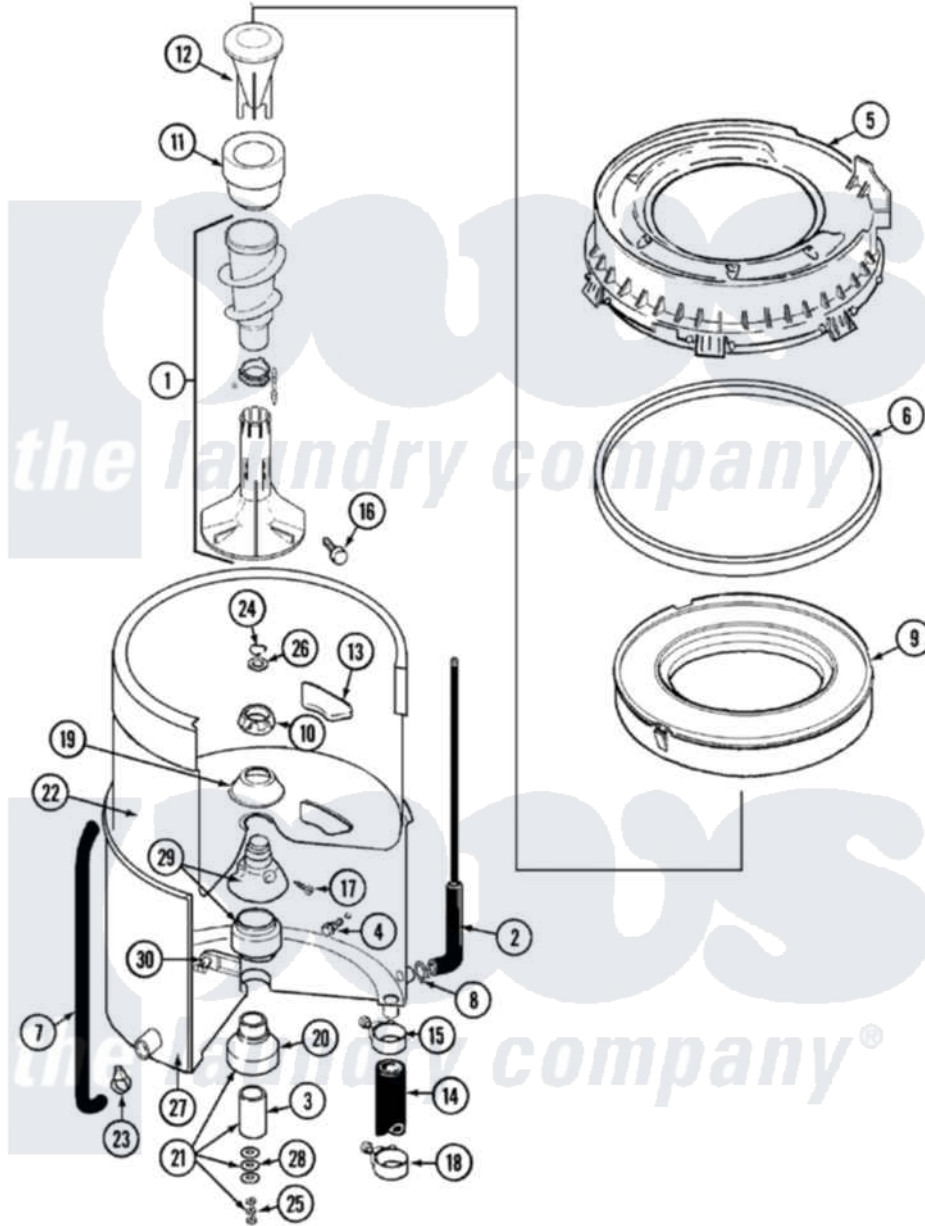

Maytag LAT2200AAE 09 - TUB (LAT2300AAE)

Maytag Residential Maytag LAT2200AAE Washer Parts Parts Diagram 09 - TUB (LAT2300AAE)
 Click on the part number to view part

Item	Original Part Number	Replaced By	Status	Part Description
2	22001036	22001619		Tube, Water Level Switch
3	211130			Bearing Liner, Tub Bearing
4	200744	W10175939		Bolt
"	205254	W10175938		Bolt
5	22001299			Tub Cover And Gasket Assembly
6	Y22001201	22001007		Gasket, Cover To Tub
7	22001320			Tube, Bleach
8	211641			Clamp, 1-1/16"
9	22001142			Ring, Balance
10	211047	6-2110472		Nut- Clamp
11	21001599	21001905		Dispenser, Fabric
12	22001806	21001905		Dispenser, Fabric
14	213045			Hose, Outer Tub Part Not Used
15	22001640	285655		Clamp, Hose
16	22001819			Locking Screw And O Ring

17	22001423		Set Screw, Mounting Stem
18	22001640	285655	Clamp, Hose
19	211210		Washer, Clamping Nut
20	200824	6-2040130	Tub Bearin
21	204013	6-2040130	Tub Bearin
22	22001139		Tub, Inner
23	22002509	596669	Clamp, Manifold
24	Y015667		Retaining Ring
25	Y054867		Washer, Lock
26	Y015666		Washer, Retaining -
27	22001114	Not Available	TUB, OUTER (EX. LARGE)
28	211100		Washer, Outer Tub
29	22001648	6-2095720	Mounting S
30	214434		Spout, Deflector