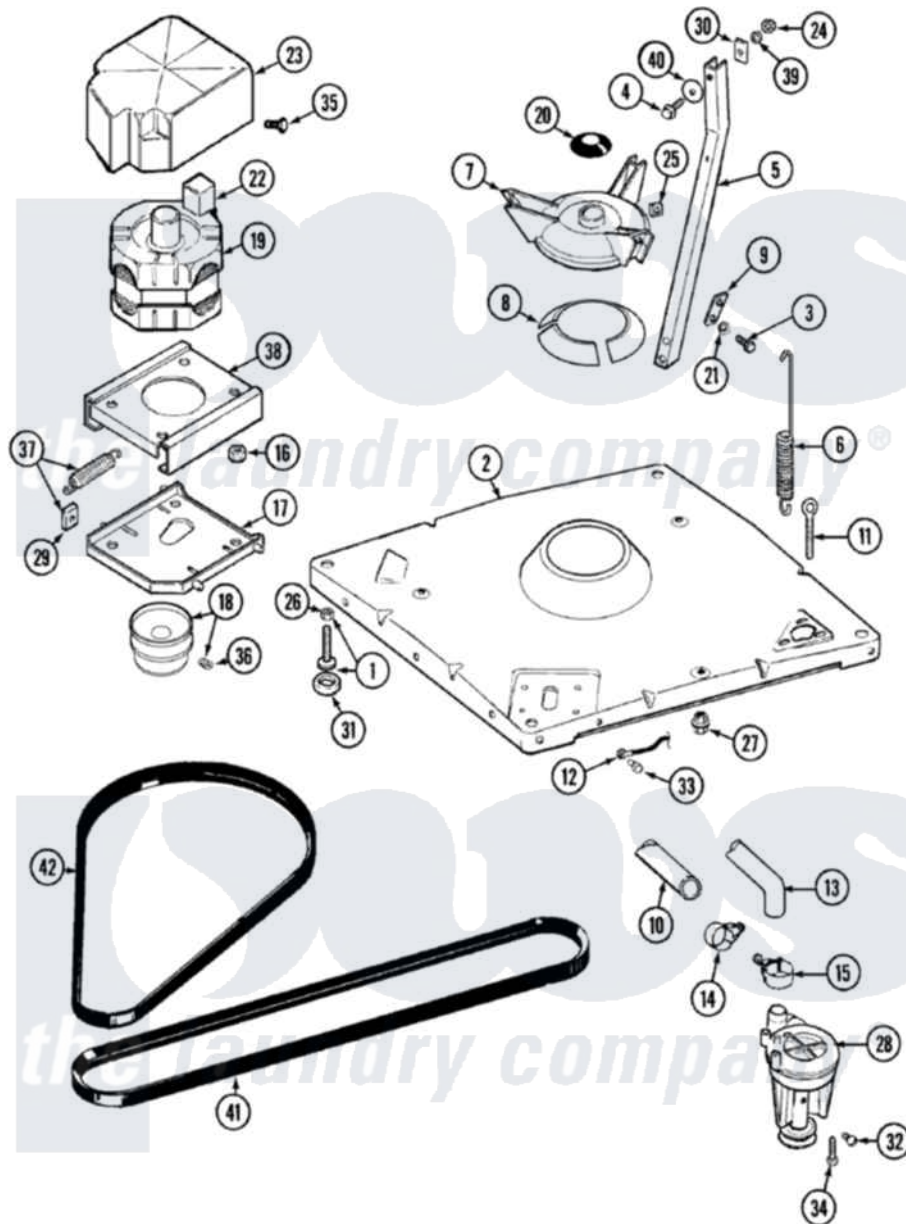

Maytag LAT2300AAE 01 - BASE

Maytag Residential Maytag LAT2300AAE Washer Parts Parts Diagram 01 - BASE
 Click on the part number to view part

Item	Original Part Number	Replaced By	Status	Part Description
1	Y302699	22003428		Leg, Adjustable
2	22001172	22002150		Base
3	Y015627			Screw- Hex
4	205254	W10175938		Bolt
"	200744	W10175939		Bolt
5	213053			Brace, Tub Part Not Used
6	22001300			Spring, Centering
7	203725			Damper W/Bolt And Clip
8	203956			Damper Pad Kit
9	213073			Washer, Double Brace
10	22001816			Hose, Drain
11	216416			Bolt, Eye/Centering Spring
12	901220			Ground Wire
13	213045			Hose, Outer Tub Part Not Used
14	22001820	285655		Clamp, Hose
15	22001640	285655		Clamp, Hose

16	Y311426	3400029	Nut, Adapter Plate
17	22001301		Mount, Motor Lower-Assembly
18	200816	6-2008160	Pulley- MO
19	201807	12002353	Motor-Drve
20	22001586		Deflector, Water
21	911852	486009	Lockwasher
22	205132	Not Available	SWITCH, MOTOR EXTERNAL START No.201664-14,205463- 4 & 201800-4
"	206505	Not Available	PROD. No.201664-15, & No.205463-3.
23	215098		Shield, Motor
24	Y052734		Nut, Carrage Bolts And Bracket
25	Y052785		Nut, Brace To Damper
26	210385		Lock Nut For Adjustable Leg
27	211949		Nut, Adjustment Eyebolt
28	202203	6-2022030	Pump As Pa
29	204998	205000	Roller And Spring Kit 4+Spr
30	212979	Not Available	WASHER, TUB BRACE
31	210684		Foot, Adjustable Leg
32	211880		Screw, HeX Head No.10 X 1/2 Inc
33	Y705026	3370225	Screw
34	211880		Screw, HeX Head No.10 X 1/2 Inc
35	213121	3400111	Screw, 12-14 X 5/8
36	Y053241		Set Screw, Motor Pulley
37	205000		Roller And Spring Kit 4+Spr
38	214956		Motor Mount Assembly
39	Y054867		Washer, Lock
40	211100		Washer, Outer Tub
41	211124		Part Not Used
42	211125		V Belt, DriVe Pulley