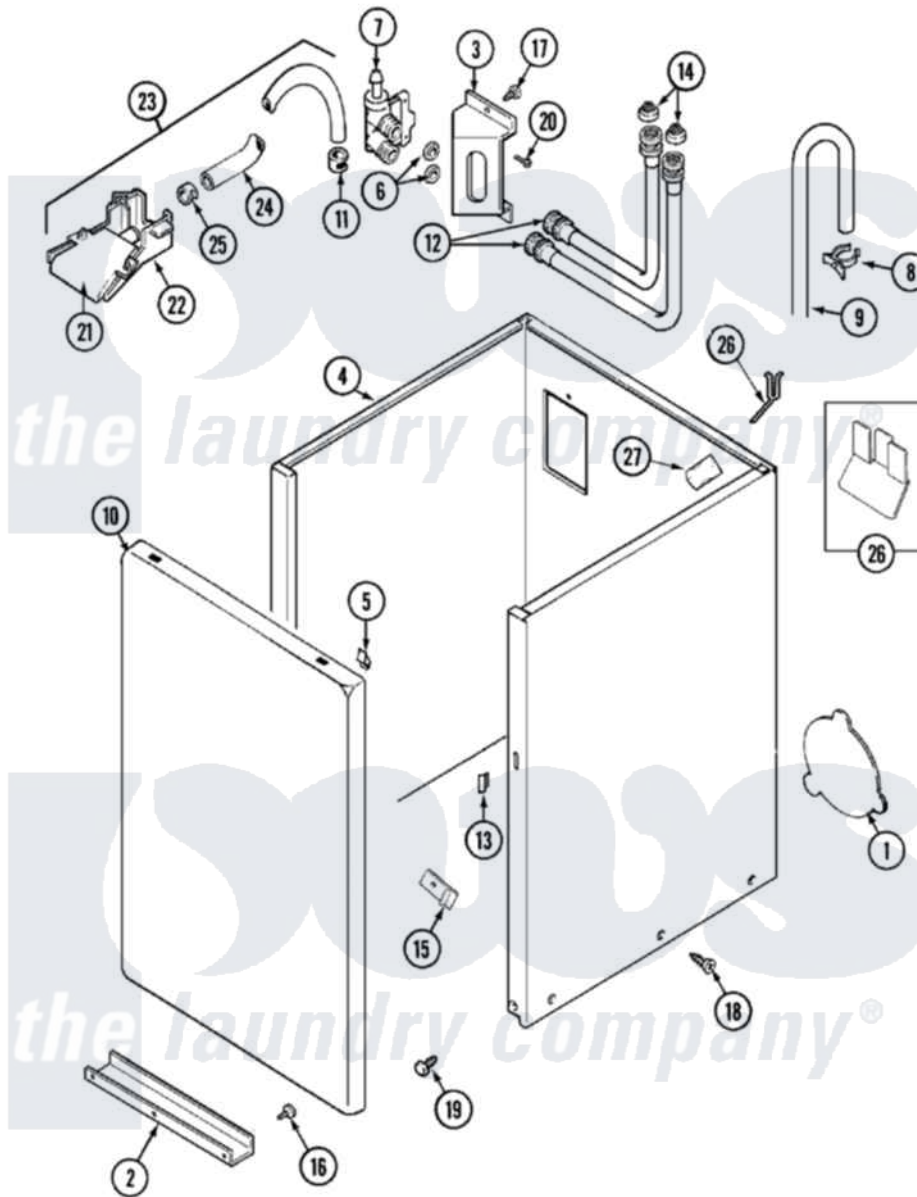

Maytag LAT2300AAE 02 - CABINET

Maytag [Residential Maytag LAT2300AAE Washer Parts](#) Parts Diagram 02 - CABINET
 Click on the part number to view part

Item	Original Part Number	Replaced By	Status	Part Description
1	22001683	22002924		Plate, Access
"	211294	90767		Screw, 8A X 3/8 HeX Washer Head Tapping
2	213846			Guard, Belt
3	22002361			Bracket, Water Valve
4	22002379	22004425		Cabinet White Aspack
5	22001650			Fastener, Spring
6	Y013783			Washer, Inlet Hose
7	214337	96160		Screen
"	22002360			Valve, Water
8	22001815	22002765		Clip, Hose
9	22002700	22003410		Hose, Drain
10	22001817			Sheet, Sound Damper
"	22002366		Not Available	PANEL, FRONT (WHT)
11	216169	596669		Clamp, Manifold
12	202860			Inlet Hose Assembly
13	214376	22002331		Spacer, Front Panel

14	200961	12001413	Strainer And Washer Kit
15	22001995		Screw Note: Screw, Tumbler Front And Shroud
"	22002376		Clip
16	211294	90767	Screw, 8A X 3/8 HeX Washer Head Tapping
17	22002372		Screw
18	213007		Xfor Cabinet See Cabinet, Back
19	22002378	27001200	Screw
20	Y313561		Screw----NA
21	22001187		Injector
22	22001186		Injector
23	22001304		Water Injector Assembly
24	22001190		Hose, Injector
25	216169	596669	Clamp, Manifold
26	22003298		Retainer, Wire
"	22001972		Clip, Cabinet
27	22002377		Clip, Retainer