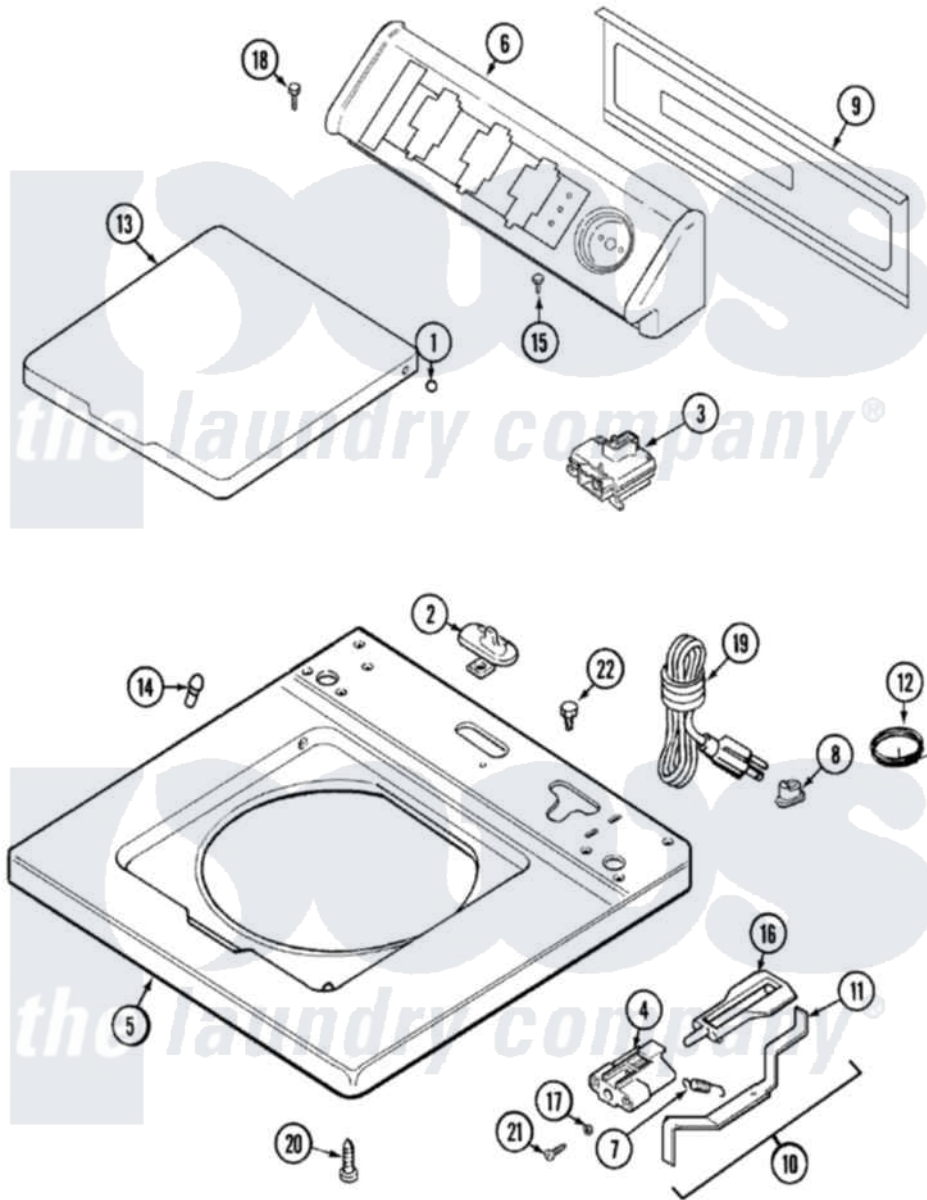

# Maytag LAT2300AAE 05 - TOP (LAT2200AAE)

Maytag Residential Maytag LAT2300AAE Washer Parts Parts Diagram 05 - TOP (LAT2200AAE)  
 Click on the part number to view part

Item	Original Part Number	Replaced By	Status	Part Description
2	<a href="#">22001298</a>			Cap, Top Cover
"	207159	<a href="#">489355</a>		Screw, 8 X 1/2
3	22001967	<a href="#">12001908</a>		Switch-Lid
4	<a href="#">22002135</a>			Bracket, Unbalance
5	<a href="#">22002137</a>			Cover Assembly, Top
6	<a href="#">22001670</a>			Console
7	<a href="#">213720</a>			Spring, Lid Switch
8	<a href="#">211881</a>			Grommet, Cord Part Not Used-Gas Models Only
9	22001662	<a href="#">8534058</a>		Screw
"	<a href="#">22001814</a>			Back Panel, Console
"	216423	<a href="#">3370225</a>		Screw
10	<a href="#">22001969</a>			Unbalance Lever Assembly
11	<a href="#">22001968</a>			Lever, Unbalance
12	<a href="#">22001654</a>			Wire, Ground
"	Y705026	<a href="#">3370225</a>		Screw
13	22001674	<a href="#">22001893</a>		Lid

14	<a href="#">212716</a>		Bumper, Lid
15	216423	<a href="#">3370225</a>	Screw
16	<a href="#">216255</a>		Plunger, Lid Switch
17	<a href="#">211500</a>		Washer, Bracket To Top Cover
18	216423	<a href="#">3370225</a>	Screw
19	208194	<a href="#">22003062</a>	Cord, Power
20	22001402	<a href="#">214354</a>	Screw, Top Cover To Cabnt.
21	207159	<a href="#">489355</a>	Screw, 8 X 1/2
"	22001600	<a href="#">25-7809</a>	Screw, No.6-20 1/2 Flthd Torx
22	Y705026	<a href="#">3370225</a>	Screw