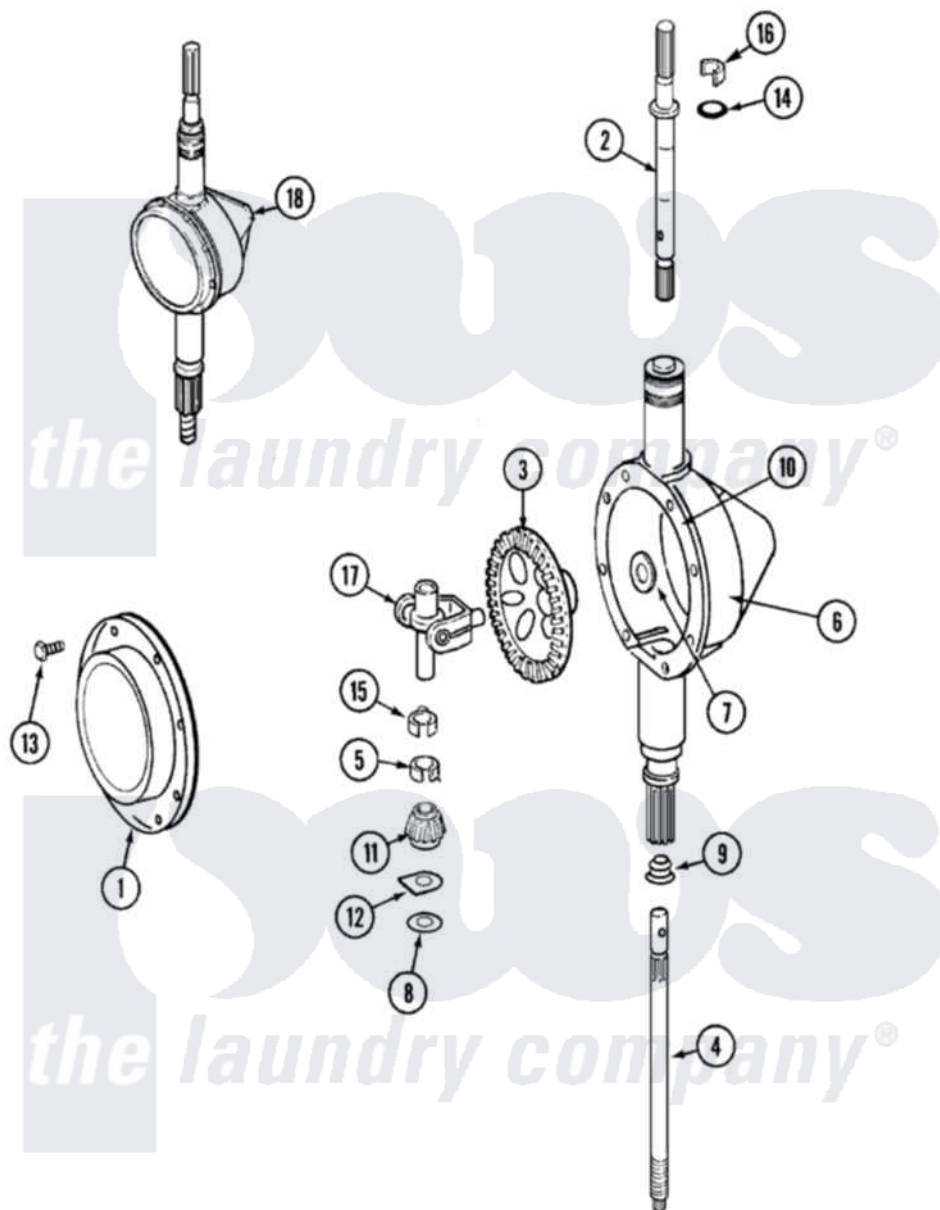

# Maytag LAT2300AAE 07 - TRANSMISSION

Maytag [Residential Maytag LAT2300AAE Washer Parts](#) Parts Diagram 07 - TRANSMISSION  
 Click on the part number to view part

Item	Original Part Number	Replaced By	Status	Part Description
1	<a href="#">206628</a>			Cover, Transmission
2	22002415	<a href="#">6-2168983</a>		Shaft- Agi
3	206713	<a href="#">6-2067130</a>		Gear- Beve
4	<a href="#">12001450</a>			Ctr Shaft W/Collar Andkeeper- Dp
5	<a href="#">22002353</a>			Collar, Center Shaft
6	22002416	<a href="#">6-2300100</a>		Assembly-
7	<a href="#">215394</a>			Washer, Bevel Gear
8	211483	<a href="#">6-2114830</a>		Washer- SP
9	206602	<a href="#">207843</a>		Lip Seal Repair Kit
10	Y058700	<a href="#">675652</a>		Adhesive
11	215401	<a href="#">W10221114</a>		Pinion
12	<a href="#">215395</a>			Plate, Clutch
13	215417		Not Available	SCREW, TRANSMISSION COVER
14	<a href="#">22002417</a>			O-Ring AgitatOr Shaft
15	<a href="#">22002341</a>			Collar, Lower Plastic Keeper

16	<a href="#">22002340</a>		Collar, Agitator Shaft
17	206685	<a href="#">6-2066850</a>	Yoke
18	22002126	<a href="#">6-2097750</a>	Trans Dee