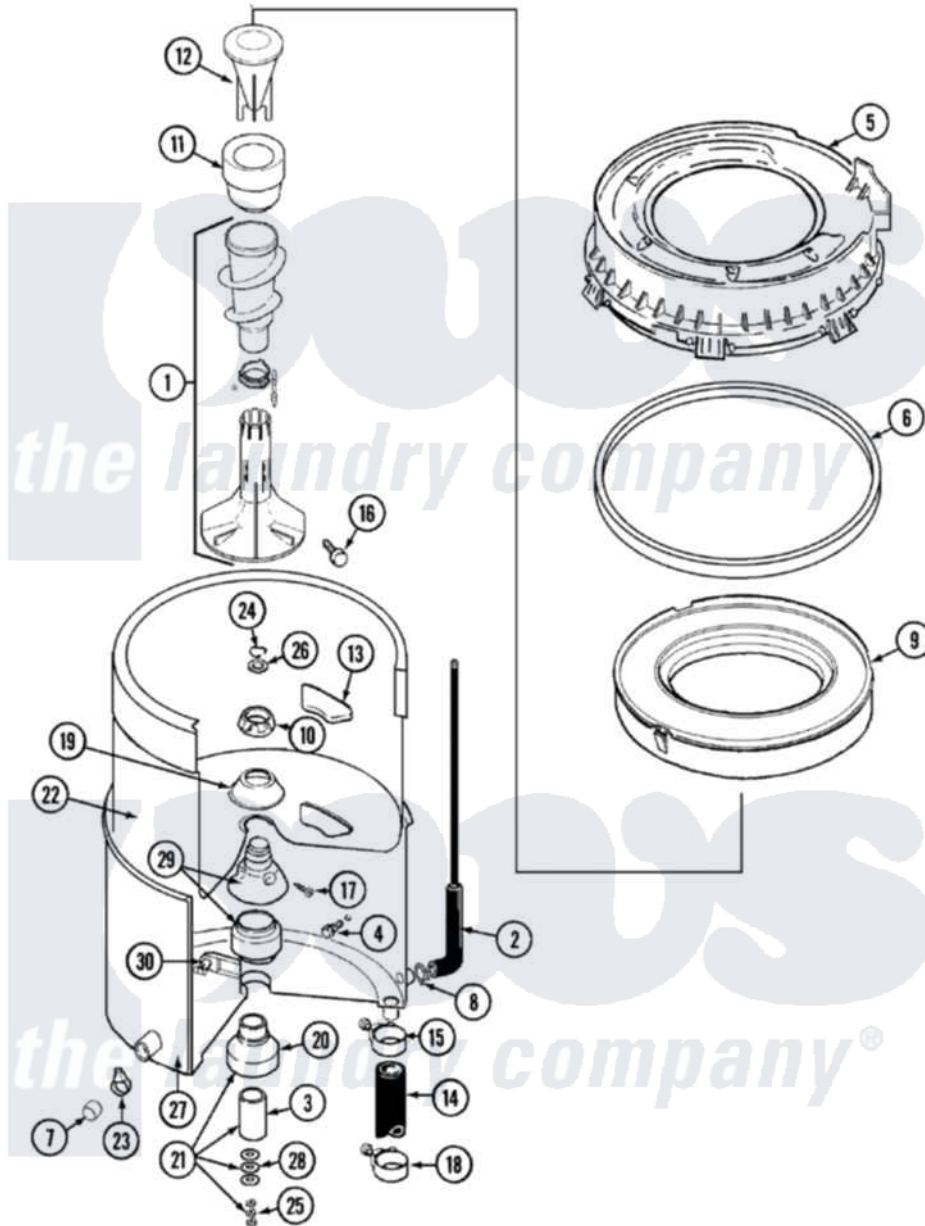

Maytag LAT2300AAE 08 - TUB (LAT2200AAE)

Maytag Residential Maytag LAT2300AAE Washer Parts Parts Diagram 08 - TUB (LAT2200AAE)
 Click on the part number to view part

Item	Original Part Number	Replaced By	Status	Part Description
2	22001036	22001619		Tube, Water Level Switch
3	211130			Bearing Liner, Tub Bearing
4	200744	W10175939		Bolt
"	205254	W10175938		Bolt
5	22001299			Tub Cover And Gasket Assembly
6	Y22001201	22001007		Gasket, Cover To Tub
7	214725			Cap For Spout-Outer Tub
8	211641			Clamp, 1-1/16"
9	22001142			Ring, Balance
10	211047	6-2110472		Nut- Clamp
11	22001805	21001905		Dispenser, Fabric
12	22001806	21001905		Dispenser, Fabric
13	207219			Filter, Self-Cleaning
14	213045			Hose, Outer Tub Part Not Used
15	22001640	285655		Clamp, Hose

16	22001819		Locking Screw And O Ring
17	22001423		Set Screw, Mounting Stem
18	22001640	285655	Clamp, Hose
19	211210		Washer, Clamping Nut
20	200824	6-2040130	Tub Bearin
21	204013	6-2040130	Tub Bearin
22	22001139		Tub, Inner
23	214739	596669	Clamp, Manifold
24	Y015667		Retaining Ring
25	Y054867		Washer, Lock
26	Y015666		Washer, Retaining -
27	22001114	Not Available	TUB, OUTER (EX. LARGE)
28	211100		Washer, Outer Tub
29	22001648	6-2095720	Mounting S
30	214434		Spout, Deflector