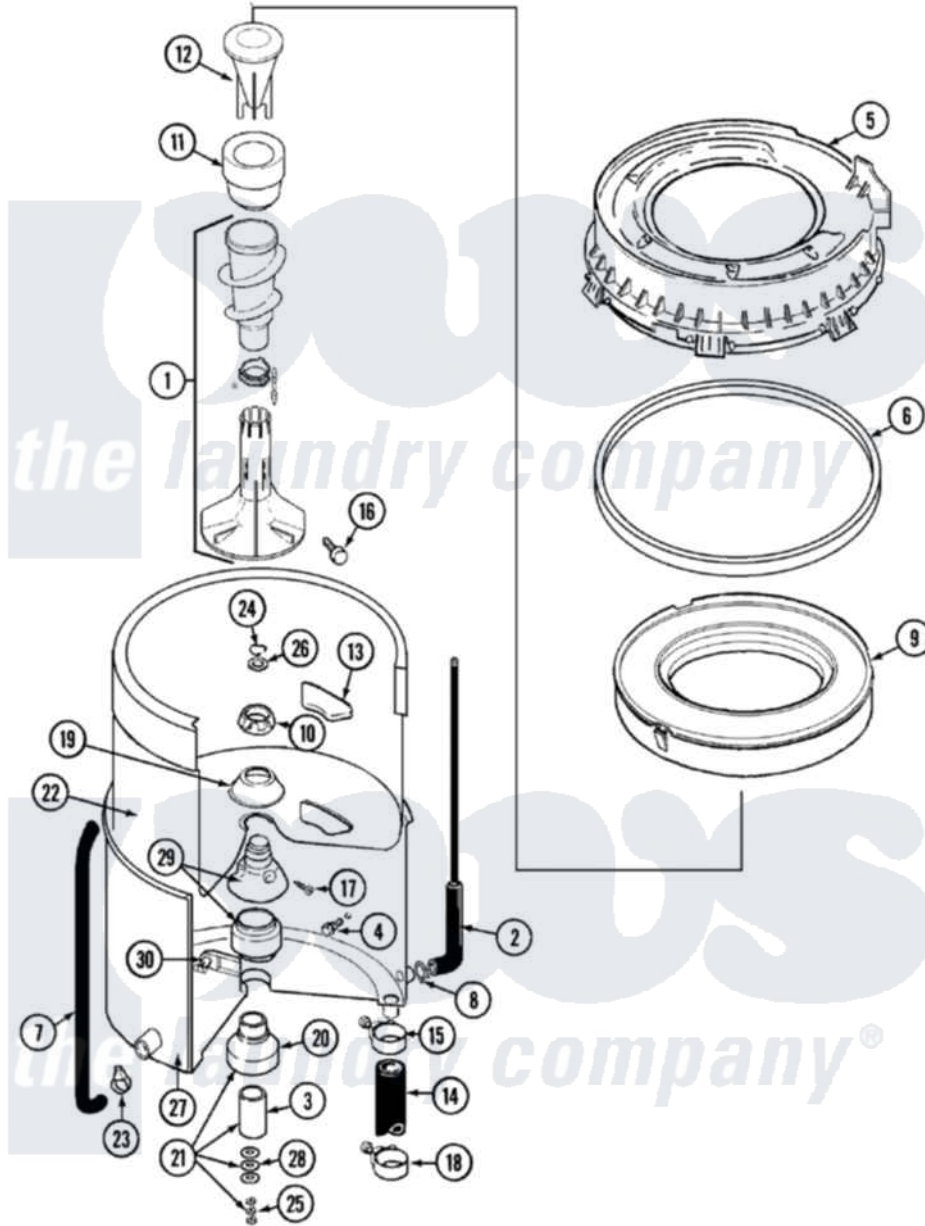

Maytag LAT2300AAE 09 - TUB (LAT2300AAE)

Maytag Residential Maytag LAT2300AAE Washer Parts Parts Diagram 09 - TUB (LAT2300AAE)
 Click on the part number to view part

Item	Original Part Number	Replaced By	Status	Part Description
1	22001821			Agitator Auger And Base Assembly
"	22003436	22001821		Agitator Auger And Base Assembly
2	22001036	22001619		Tube, Water Level Switch
3	211130			Bearing Liner, Tub Bearing
4	200744	W10175939		Bolt
"	205254	W10175938		Bolt
5	22001299			Tub Cover And Gasket Assembly
6	Y22001201	22001007		Gasket, Cover To Tub
7	22001320			Tube, Bleach
8	211641			Clamp, 1-1/16"
9	22001142			Ring, Balance
10	211047	6-2110472		Nut- Clamp
11	21001599	21001905		Dispenser, Fabric
12	22001806	21001905		Dispenser, Fabric

13	207219		Filter, Self-Cleaning
14	213045		Hose, Outer Tub Part Not Used
15	22001640	285655	Clamp, Hose
16	22001819		Locking Screw And O Ring
17	22001423		Set Screw, Mounting Stem
18	22001640	285655	Clamp, Hose
19	211210		Washer, Clamping Nut
20	200824	6-2040130	Tub Bearin
21	204013	6-2040130	Tub Bearin
22	22001139		Tub, Inner
23	22002509	596669	Clamp, Manifold
24	Y015667		Retaining Ring
25	Y054867		Washer, Lock
26	Y015666		Washer, Retaining -
27	22001114	Not Available	TUB, OUTER (EX. LARGE)
28	211100		Washer, Outer Tub
29	22001648	6-2095720	Mounting S
30	214434		Spout, Deflector