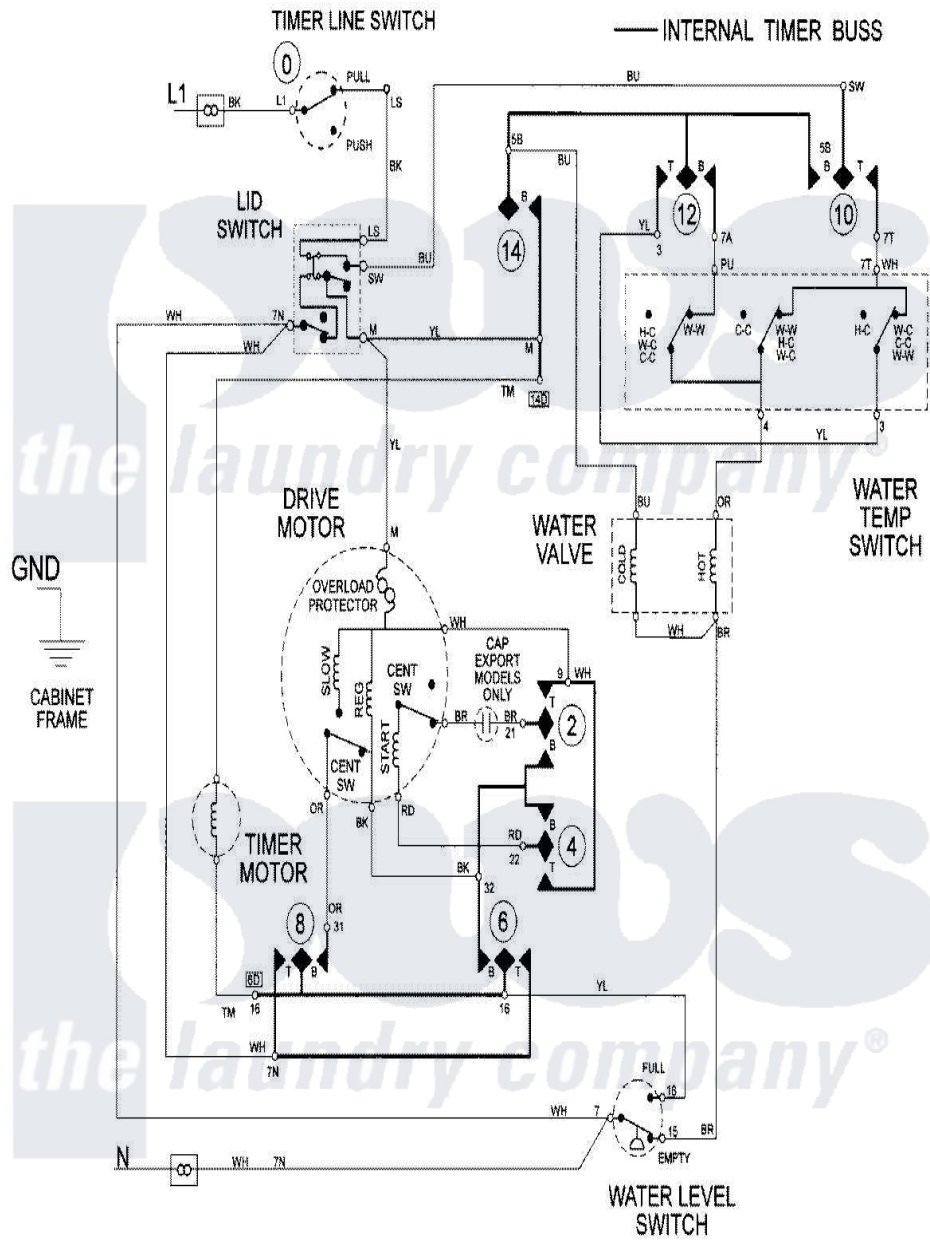

Maytag LAT2300AAE 10 - WIRING INFORMATION

Maytag Residential Maytag LAT2300AAE Washer Parts Parts Diagram 10 - WIRING INFORMATION
 Click on the part number to view part

Item	Original Part Number	Replaced By	Status	Part Description
NI	15002093		Not Available	WIRING INFORMATION