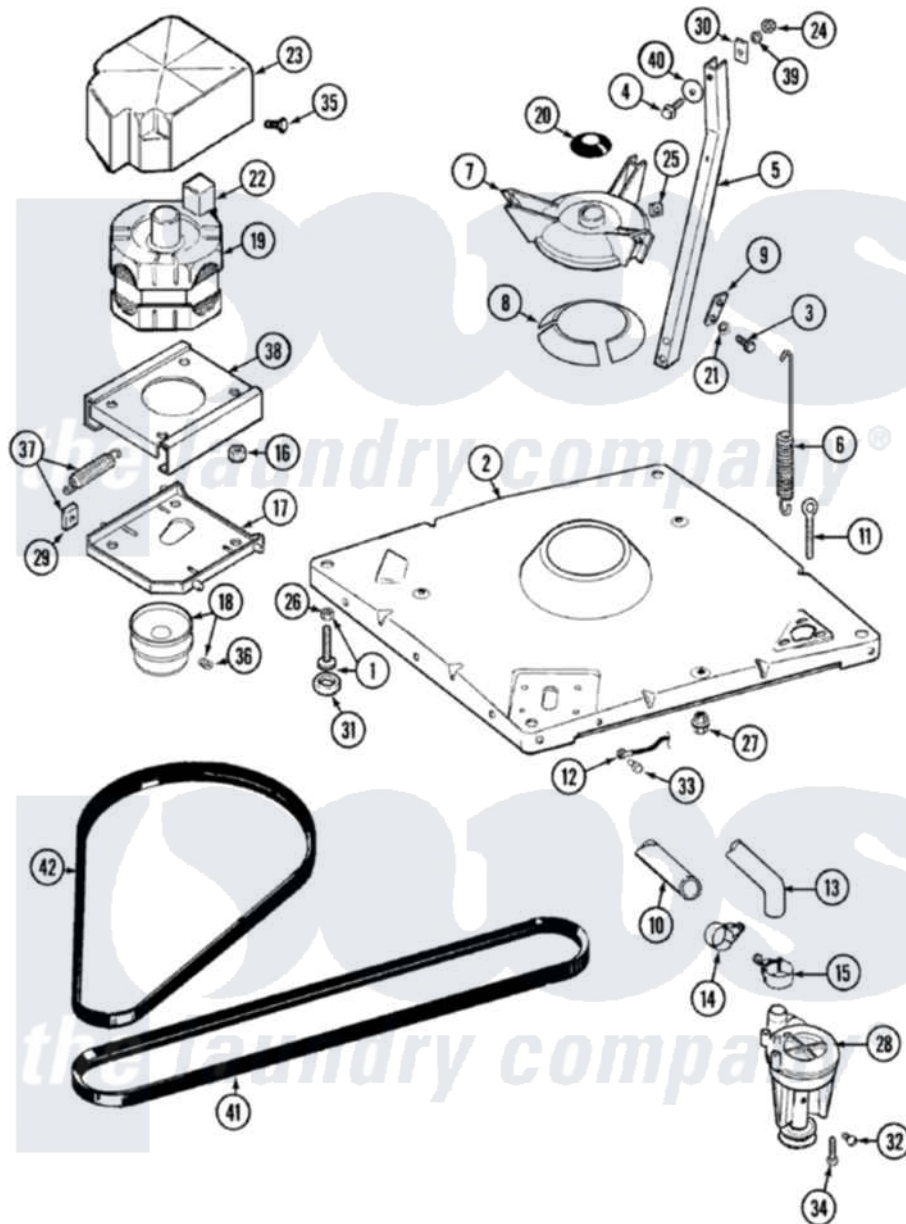

# Maytag LAT2300AWW 01 - BASE

Maytag [Residential Maytag LAT2300AWW Washer Parts](#) Parts Diagram 01 - BASE  
 Click on the part number to view part

Item	Original Part Number	Replaced By	Status	Part Description
2	22001172	<a href="#">22002150</a>		Base
3	<a href="#">Y015627</a>			Screw- Hex
4	205254	<a href="#">W10175938</a>		Bolt
"	200744	<a href="#">W10175939</a>		Bolt
5	<a href="#">213053</a>			Brace, Tub Part Not Used
6	<a href="#">22001300</a>			Spring, Centering
7	<a href="#">203725</a>			Damper W/Bolt And Clip
8	<a href="#">203956</a>			Damper Pad Kit
9	<a href="#">213073</a>			Washer, Double Brace
10	<a href="#">22001816</a>			Hose, Drain
11	<a href="#">216416</a>			Bolt, Eye/Centering Spring
12	<a href="#">901220</a>			Ground Wire
13	<a href="#">213045</a>			Hose, Outer Tub Part Not Used
14	22001820	<a href="#">285655</a>		Clamp, Hose
15	22001640	<a href="#">285655</a>		Clamp, Hose
16	Y311426	<a href="#">3400029</a>		Nut, Adapter Plate