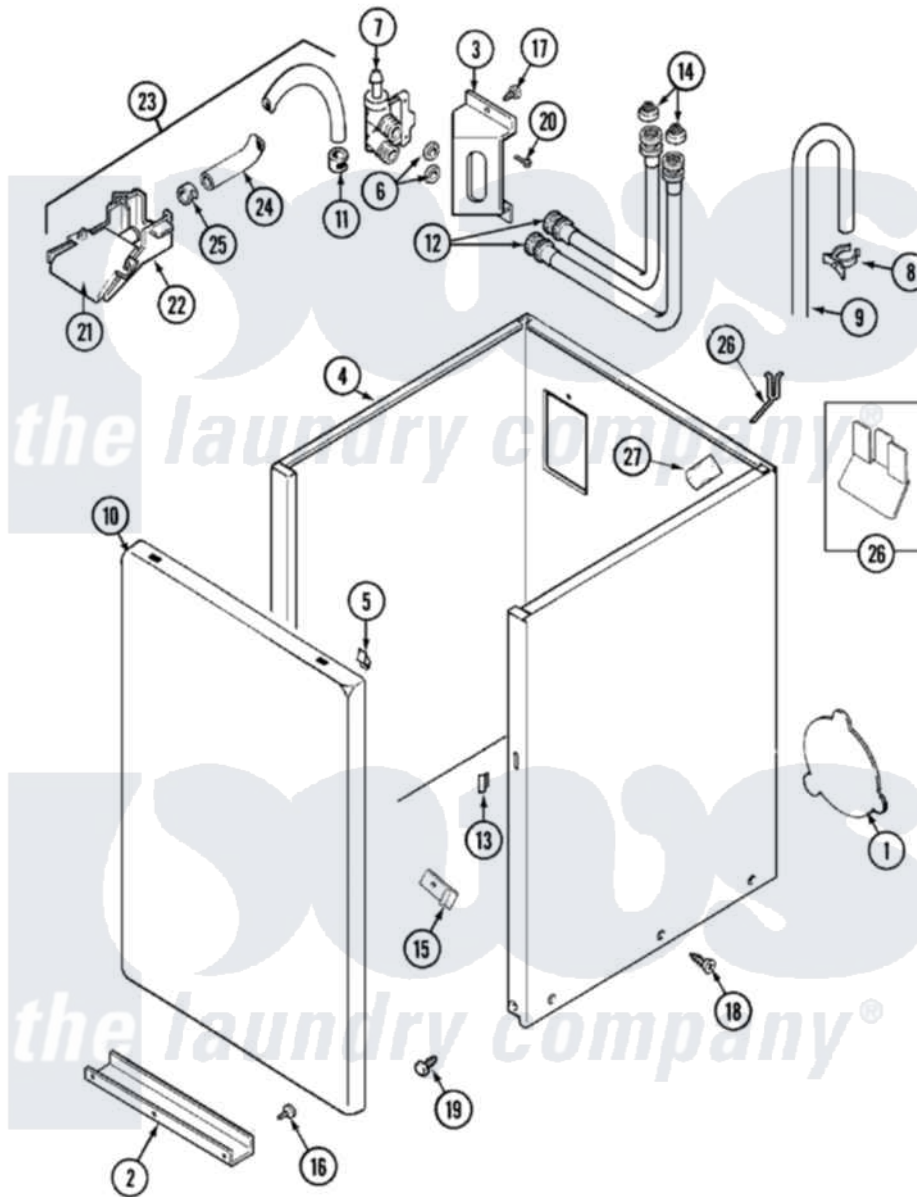

Maytag LAT2300AWW 02 - CABINET

Maytag [Residential Maytag LAT2300AWW Washer Parts](#) Parts Diagram 02 - CABINET
 Click on the part number to view part

Item	Original Part Number	Replaced By	Status	Part Description
1	211294	90767		Screw, 8A X 3/8 HeX Washer Head Tapping
2	213846			Guard, Belt
5	22001650			Fastener, Spring
6	Y013783			Washer, Inlet Hose
7	214337	96160		Screen
"	22002360			Valve, Water
8	22001815	22002765		Clip, Hose
9	22002700	22003410		Hose, Drain
10	22001817			Sheet, Sound Damper
11	216169	596669		Clamp, Manifold
12	202860			Inlet Hose Assembly
13	214376	22002331		Spacer, Front Panel
14	200961	12001413		Strainer And Washer Kit
15	22001995			Screw Note: Screw, Tumbler Front And Shroud
"	22002376			Clip

16	211294	90767	Screw, 8A X 3/8 HeX Washer Head Tapping
17	22002372		Screw
18	213007		Xfor Cabinet See Cabinet, Back
19	22002378	27001200	Screw
20	Y313561		Screw----NA
21	22001187		Injector
22	22001186		Injector
23	22001304		Water Injector Assembly
24	22001190		Hose, Injector
25	216169	596669	Clamp, Manifold
26	22001972		Clip, Cabinet
"	22003298		Retainer, Wire
27	22002377		Clip, Retainer