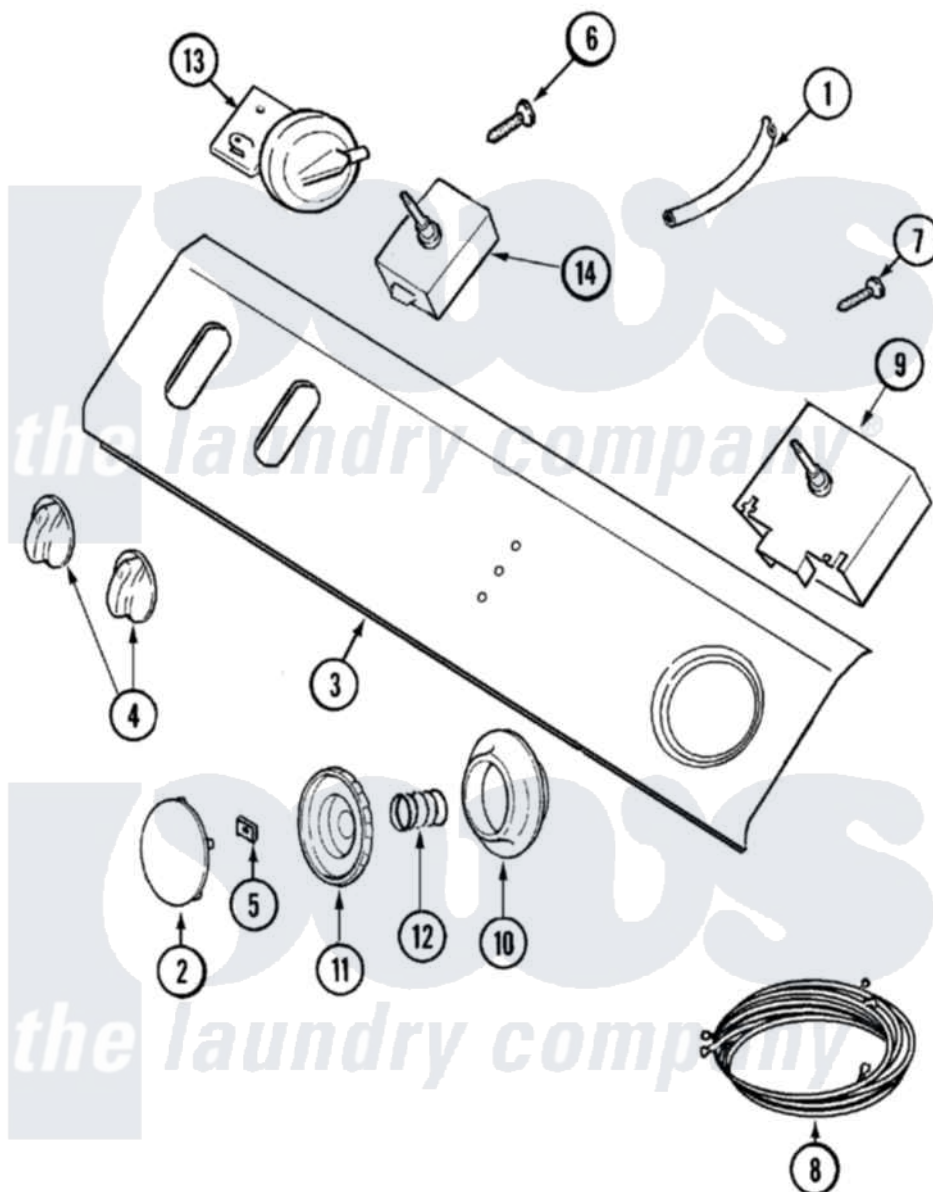

Maytag LAT2300AWW 04 - CONTROL PANEL

Maytag [Residential Maytag LAT2300AWW Washer Parts](#) Parts Diagram 04 - CONTROL PANEL
 Click on the part number to view part

Item	Original Part Number	Replaced By	Status	Part Description
1	22001036	22001619		Tube, Water Level Switch
5	211605			Bezel, Timer Dial
6	22001662	8534058		Screw
7	22001661	3400094		Screw, 10-32 X 3/8
8	22002207			Harness, Wire
9	22002200	22003361		Timer
12	211065			Spring, Index Wheel
15	22003210		Not Available	MANUAL, USE & CARE