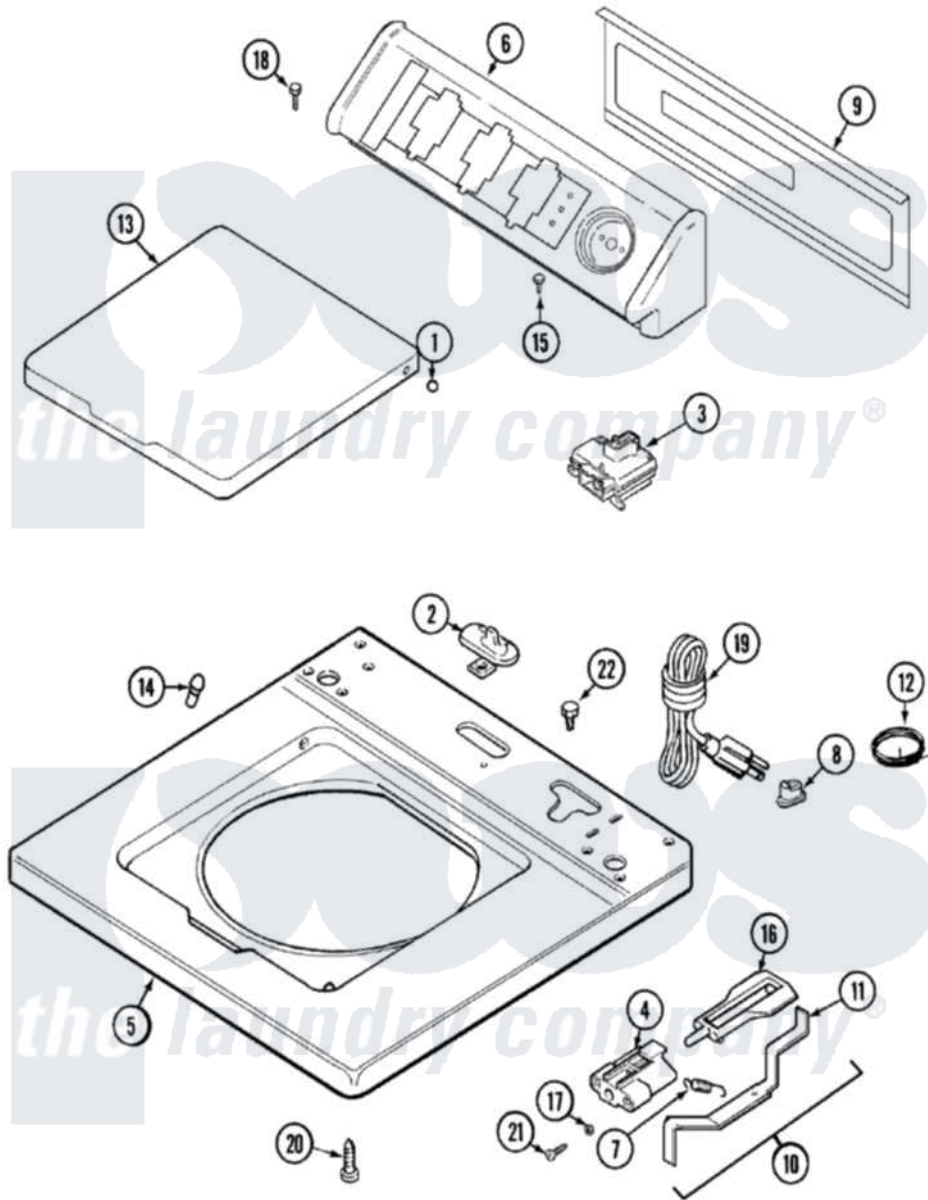

Maytag LAT2300AWW 05 - TOP (LAT2200AAE)

Maytag Residential Maytag LAT2300AWW Washer Parts Parts Diagram 05 - TOP (LAT2200AAE)
 Click on the part number to view part

Item	Original Part Number	Replaced By	Status	Part Description
2	22001298			Cap, Top Cover
"	207159	489355		Screw, 8 X 1/2
3	22001967	12001908		Switch-Lid
4	22002135			Bracket, Unbalance
5	22002137			Cover Assembly, Top
6	22001670			Console
7	213720			Spring, Lid Switch
8	211881			Grommet, Cord Part Not Used-Gas Models Only
9	22001662	8534058		Screw
"	22001814			Back Panel, Console
"	216423	3370225		Screw
10	22001969			Unbalance Lever Assembly
11	22001968			Lever, Unbalance
12	22001654			Wire, Ground
"	Y705026	3370225		Screw
13	22001674	22001893		Lid

14	212716		Bumper, Lid
15	216423	3370225	Screw
16	216255		Plunger, Lid Switch
17	211500		Washer, Bracket To Top Cover
18	216423	3370225	Screw
19	208194	22003062	Cord, Power
20	22001402	214354	Screw, Top Cover To Cabnt.
21	207159	489355	Screw, 8 X 1/2
"	22001600	25-7809	Screw, No.6-20 1/2 Flthd Torx
22	Y705026	3370225	Screw